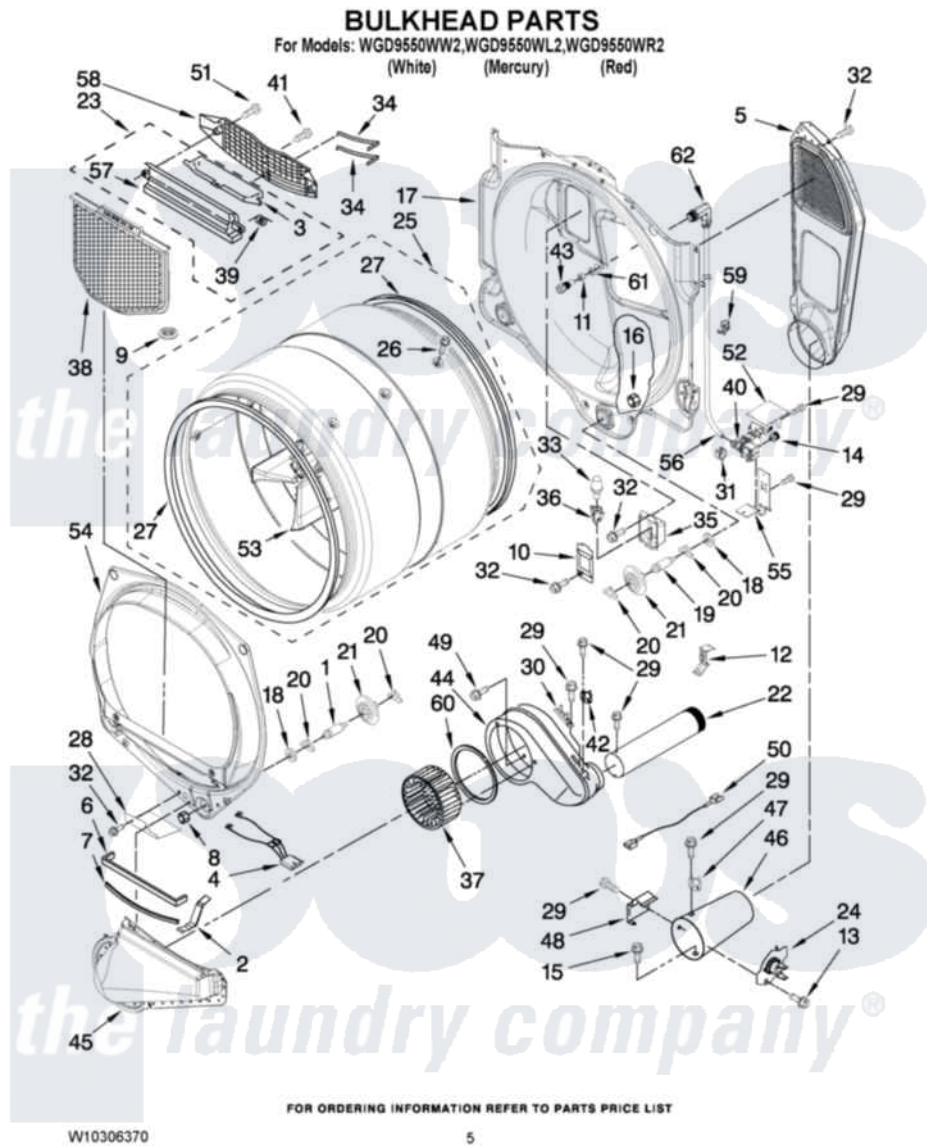

Whirlpool WGD9550WR2 03 - BULKHEAD PARTS

Whirlpool Residential Whirlpool WGD9550WR2 Dryer Parts Parts Diagram 03 - BULKHEAD PARTS
Click on the part number to view part

Item	Original Part Number	Replaced By	Status	Part Description
1	8575324	W10359271		Shaft, Drum Roller Threads
2	8066208			Clip-Exhaust
3	W10153413			Door, Lint Screen
4	3406653			Harness, Sensor
5	3394346			Air Duct Assembly
6	697813			Seal, Outlet Housing
7	697814	697813		Seal, Outlet Housing
8	3934666	W10080210		Nut, 3/8 X 16
9	W10128544			Housing-Outlet
10	3402841	8532165		Lens, Drum Light
11	W10044628			Brass, Nut 9/16 - 24 X 1/32
12	8572105			Retainer, Toe Panel
13	8533971	90767		Screw, 8A X 3/8 HeX Washer Head Tapping
14	W10044605			Coupling, Hose
15	693995			Screw, Hex Head
16	W10001120	W10080190		Nut, 3/8-16