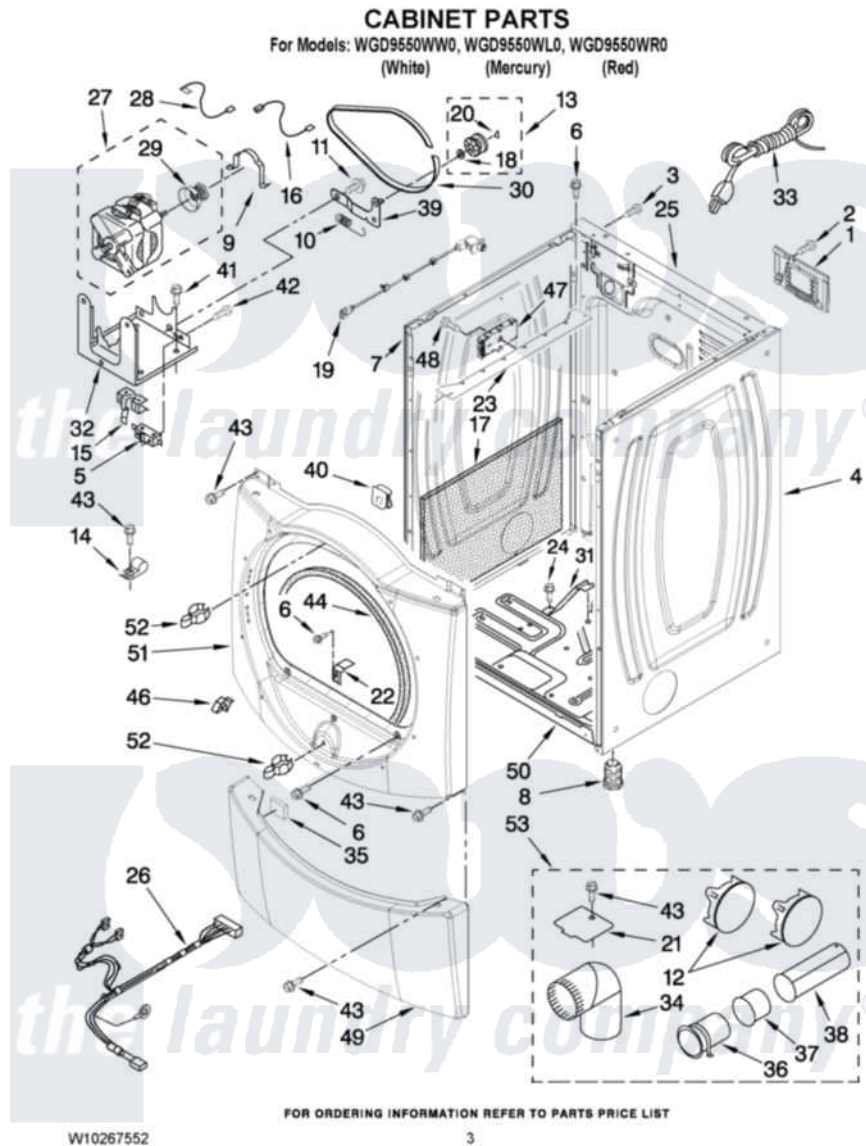

Whirlpool WGD9550WW0 02 - CABINET PARTS

Whirlpool [Residential Whirlpool WGD9550WW0 Dryer Parts](#) Parts Diagram 02 - CABINET PARTS
Click on the part number to view part

Item	Original Part Number	Replaced By	Status	Part Description
1	8317340			Cover, Terminal Block
2	3390814	90767		Screw, 8A X 3/8 HeX Washer Head Tapping
3	8533974	4331106		Screw, No.10-32 X 7/16
4	W10192446			Panel, Side
"	W10249769			Panel, Side
"	W10249725			Panel, Side
5	3394881	279782		Switch-Lid
6	3357011	308685		Side Trim)
7	W10192435			Panel, Side
"	W10249768			Panel, Side
"	W10249727			Panel, Side
8	3392100	49621		Feet-Leveling
"	279810			Foot-Optional
9	W10121316			Plug, Multivent
10	3387374			Spring, Idler
11	3389420			Retainer-Idler 1/4-20 X 1/16