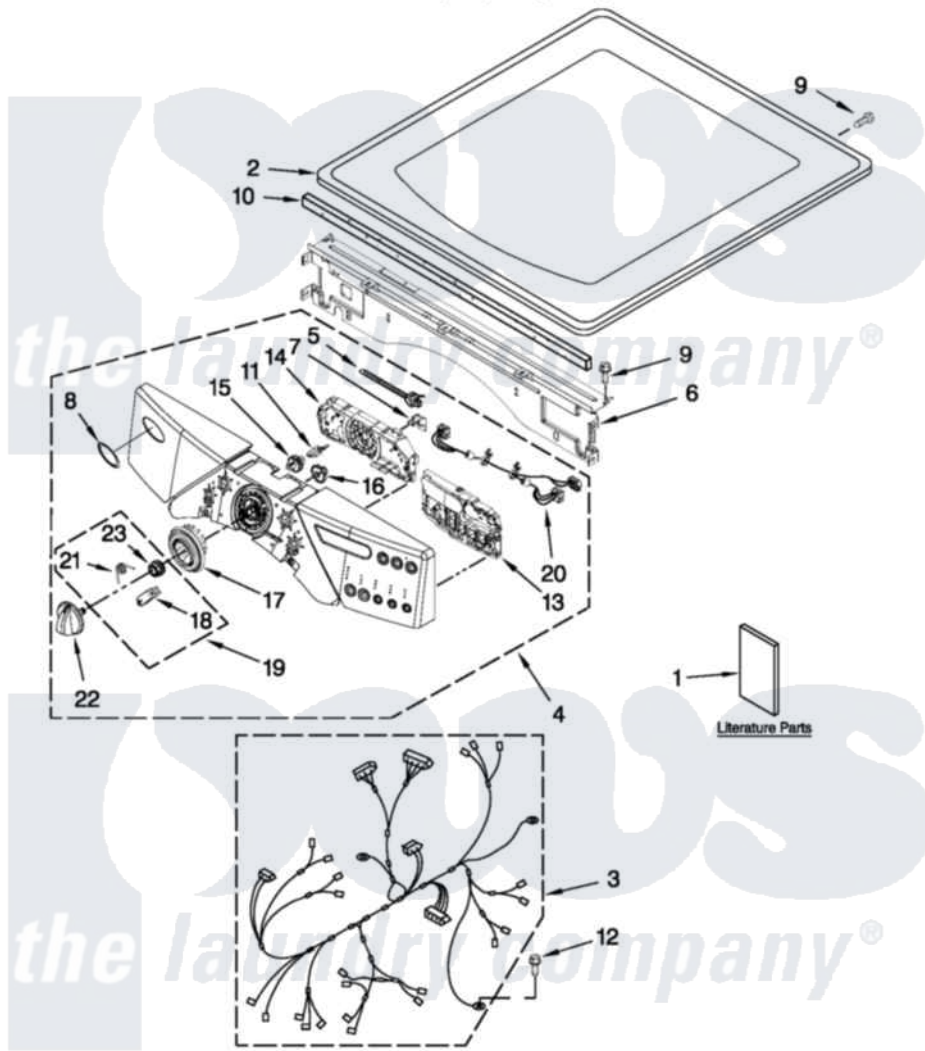

# Whirlpool WGD9550WW3 01 - TOP AND CONSOLE PARTS

## TOP AND CONSOLE PARTS

GAS DRYER

For Models: WGD9550WW3, WGD9550WL3  
(White) (Mercury)

FOR ORDERING INFORMATION REFER TO PARTS PRICE LIST

3-12 Litho In U.S.A. (BMN)(bay)

1

Part No. W10492461 Rev. A

Whirlpool [Residential Whirlpool WGD9550WW3 Dryer Parts](#) Parts Diagram 01 - TOP AND CONSOLE PARTS

[Click on the part number to view part](#)

Item	Original Part Number	Replaced By	Status	Part Description
1	W10477028		Not Available	USE & CARE GUIDE
"	W10298850		Not Available	TECH SHEET
"	W10471645		Not Available	INSTALLATION, INSTRUCTION
2	3980634	<a href="#">W10117263</a>		Top
"	<a href="#">W10249739</a>			Top
3	<a href="#">W10111069</a>			Harness, Main
4	<a href="#">W10255229</a>			Panel, Console
"	<a href="#">W10255230</a>			Panel, Console
5	<a href="#">3391018</a>			Tie Cable
6	<a href="#">W10215656</a>			Bracket, Console
7	<a href="#">W10112268</a>			Clip-Harness
8	W10117943	<a href="#">8303811</a>		Badge, Assembly
9	3390647	<a href="#">488729</a>		Screw
10	<a href="#">W10112267</a>			Foam-Seal Control Bracket
11	W10030070	<a href="#">W10012480</a>		Kit
12	<a href="#">693995</a>			Screw, Hex Head