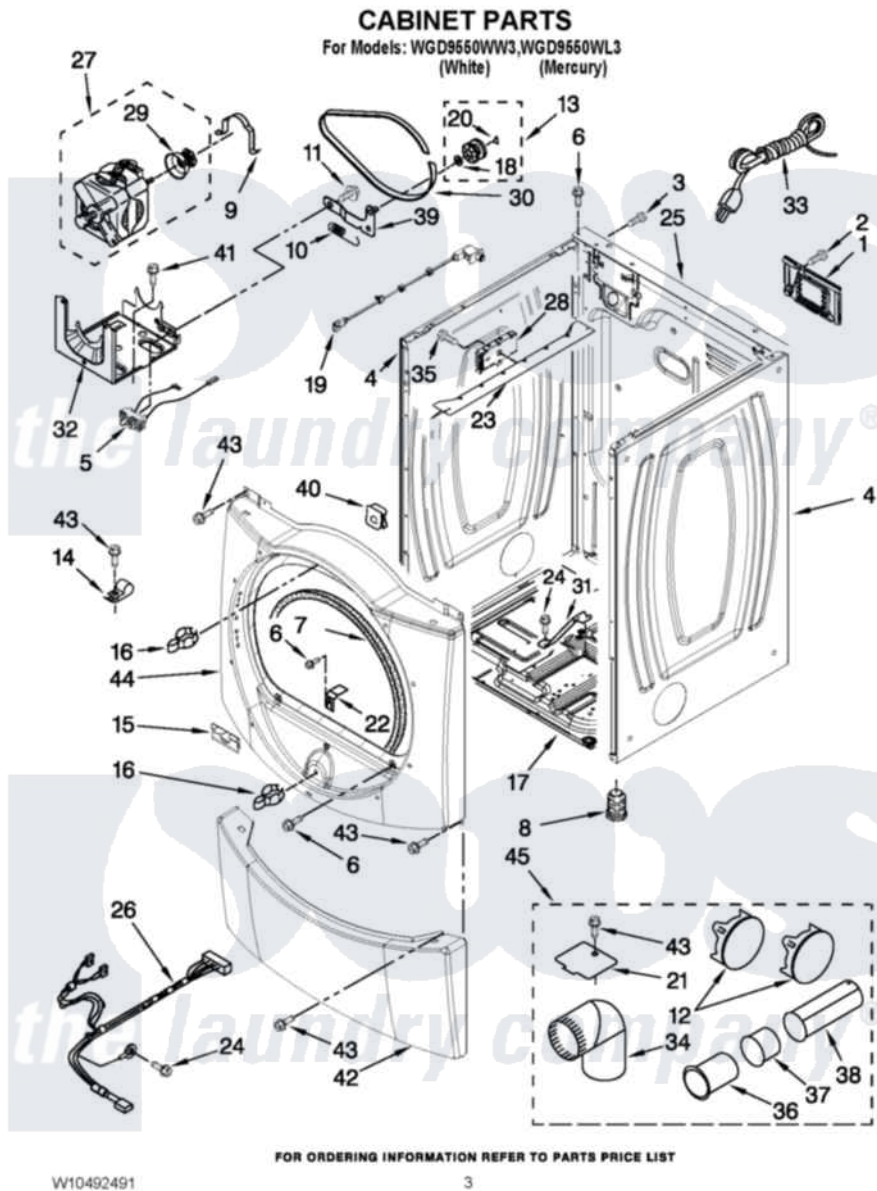

# Whirlpool WGD9550WW3 02 - CABINET PARTS

Whirlpool [Residential Whirlpool WGD9550WW3 Dryer Parts](#) Parts Diagram 02 - CABINET PARTS  
Click on the part number to view part

Item	Original Part Number	Replaced By	Status	Part Description
1	<a href="#">8317340</a>			Cover, Terminal Block
2	<a href="#">3390631</a>			Screw, 10-16 X 3/8
3	8533974	<a href="#">4331106</a>		Screw, No.10-32 X 7/16
4	<a href="#">W10468495</a>			Panel, Side
"	<a href="#">W10468499</a>			Panel, Side
5	<a href="#">W10411936</a>			Switch, Broken Belt
6	3357011	<a href="#">308685</a>		Side Trim )
7	<a href="#">3387242</a>			Seal, Front Panel
8	3392100	<a href="#">49621</a>		Feet-Leveling
NI	<a href="#">279810</a>			Foot-Optional
9	<a href="#">W10121316</a>			Plug, Multivent
10	<a href="#">3387374</a>			Spring, Idler
11	<a href="#">3389420</a>			Retainer-Idler 1/4-20 X 1/16
12	<a href="#">W10404617</a>			Plug, Multivent
13	3388672	<a href="#">279640</a>		Pulley-Idr
14	<a href="#">3978776</a>			Bracket, Gas Pipe Switch