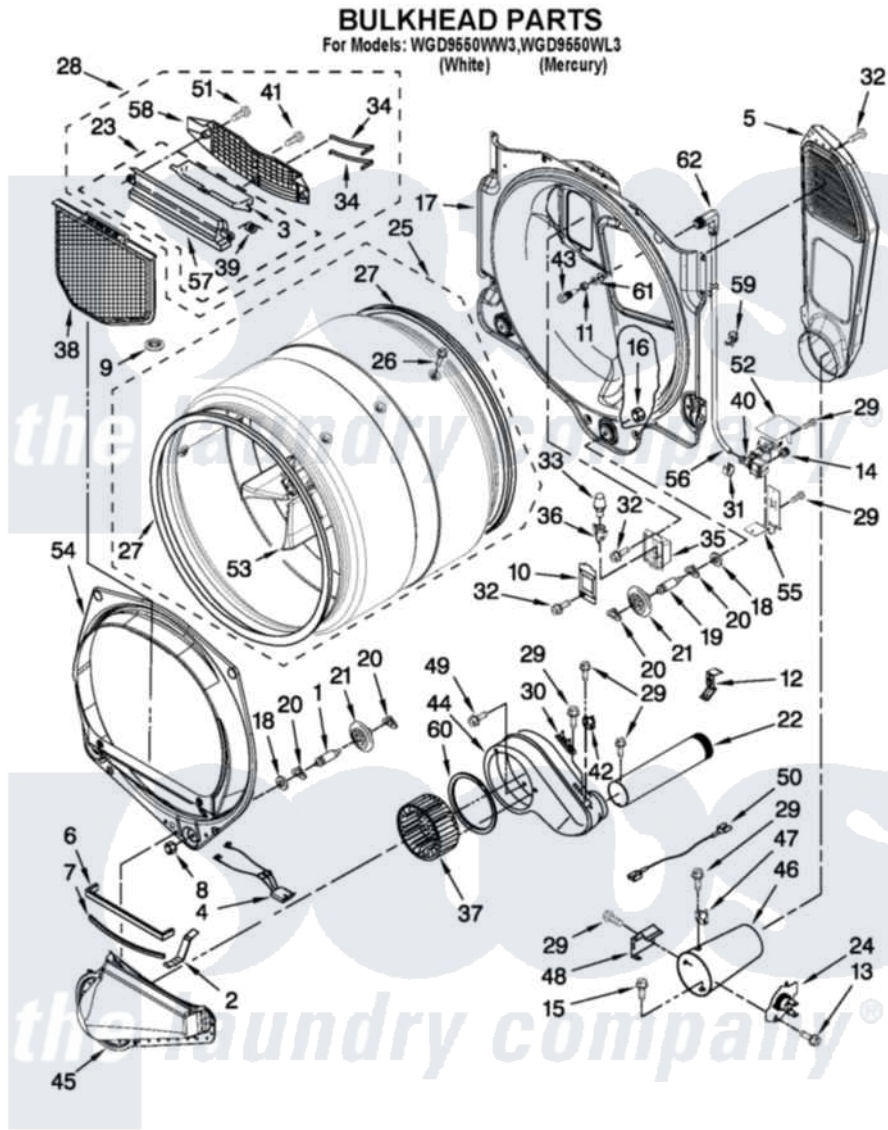

Whirlpool WGD9550WW3 03 - BULKHEAD PARTS

FOR ORDERING INFORMATION REFER TO PARTS PRICE LIST

W10492491

5

Whirlpool Residential Whirlpool WGD9550WW3 Dryer Parts Parts Diagram 03 - BULKHEAD PARTS
 Click on the part number to view part

Item	Original Part Number	Replaced By	Status	Part Description
1	W10359271			Shaft, Drum Roller Threads
2	W10345456	8066208		Clip-Exhaust
3	W10153413			Door, Lint Screen
4	3406653			Harness, Sensor
5	3394346			Air Duct Assembly
6	697813			Seal, Outlet Housing
7	697814	697813		Seal, Outlet Housing
8	3934666	W10080210		Nut, 3/8 X 16
9	W10128544			Housing-Outlet
10	3402841	8532165		Lens, Drum Light
11	W10044628			Brass, Nut 9/16 - 24 X 1/32
12	8572105			Retainer, Toe Panel
13	8533971	90767		Screw, 8A X 3/8 HeX Washer Head Tapping
14	W10044605			Coupling, Hose
15	693995			Screw, Hex Head
16	W10001120	W10080190		Nut, 3/8-16