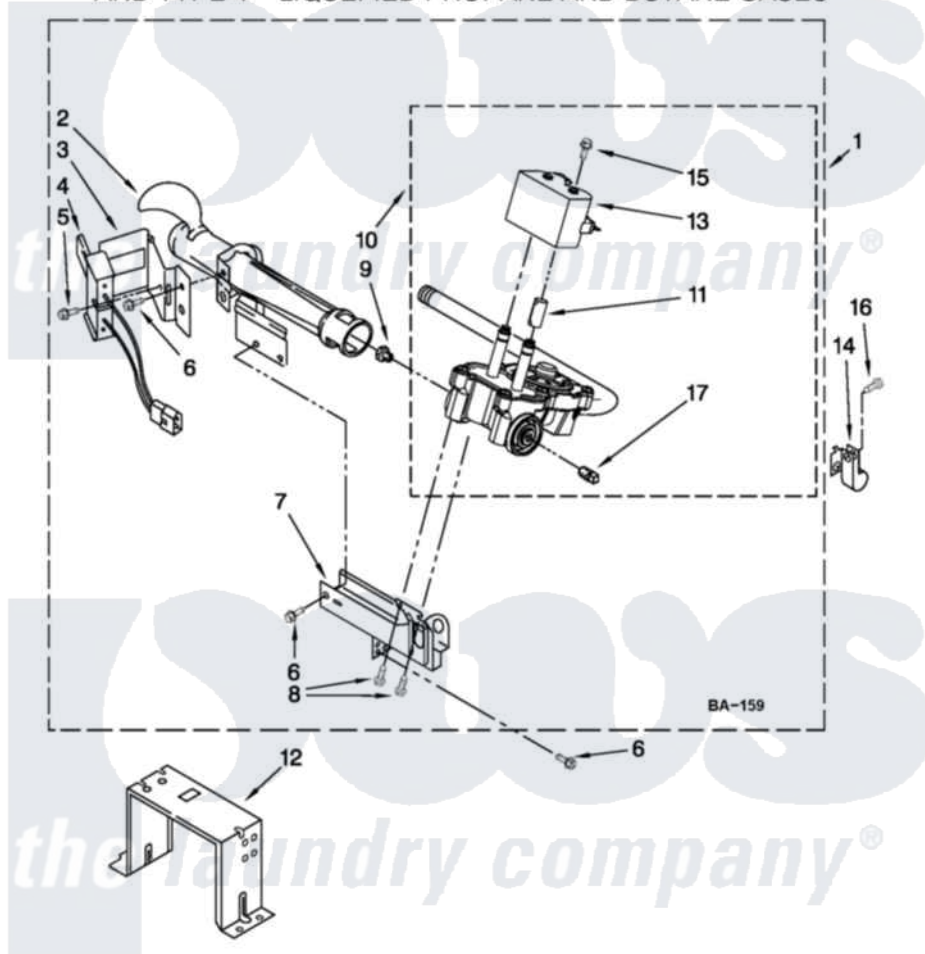

Whirlpool WGD9550WW3 04 - W10293911 BURNER ASSEMBLY

W10293911 BURNER ASSEMBLY

For Models: WGD9550WW3, WGD9550WL3
(White) (Mercury)

USE WITH TYPE 1 - NATURAL, TYPE 2 - MIXED,
AND TYPE 4 - LIQUEFIED PROPANE AND BUTANE GASES

FOR ORDERING INFORMATION REFER TO PARTS PRICE LIST

W10492491

7

Whirlpool [Residential Whirlpool WGD9550WW3 Dryer Parts](#) Parts Diagram 04 - W10293911 BURNER ASSEMBLY
Click on the part number to view part

Item	Original Part Number	Replaced By	Status	Part Description
1	W10293911	W10310204		Burner-Gas
2	688617	693140		Burner
3	694298			Bracket, Ignitor
4	686590	279311		Ignitor
5	3393909			Screw, 8-32 X 7/8
6	343641	681414		Screw, 10AB X 1/2
7	3389871		Not Available	Base, Burner
8	3387057			Screw, 10-16 X 1/2 Orifice, Burner
9	15418			Orifice, Burner Type 1
10	W10175144	W10293912		Valve-Gas
11	W10295524	W10328463		Coil, 60 Hz
12	3389889			Bracket, Support
13	W10273784	W10328463		Coil, 60 Hz
14	3978776			Bracket, Gas Pipe Switch
15	326049536			Screw, Coil
16	3390647	488729		Screw