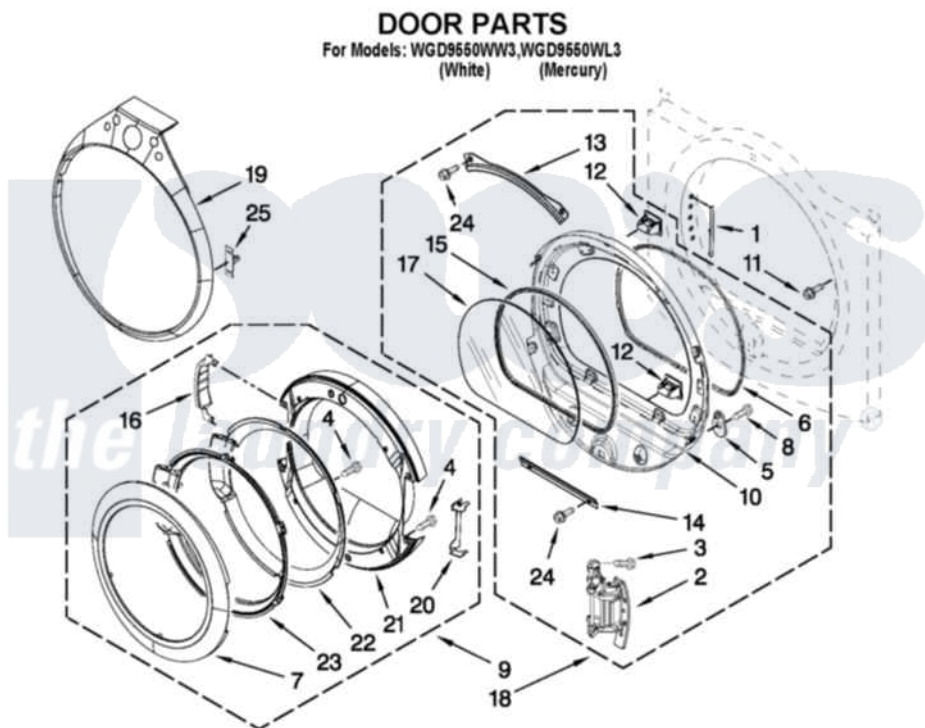

# Whirlpool WGD9550WW3 05 - DOOR PARTS

FOR ORDERING INFORMATION REFER TO PARTS PRICE LIST

W10492491

9

Whirlpool [Residential Whirlpool WGD9550WW3 Dryer Parts](#) Parts Diagram 05 - DOOR PARTS

[Click on the part number to view part](#)

Item	Original Part Number	Replaced By	Status	Part Description
1	<a href="#">W10085230</a>			Label, Hinge Hole Cover
2	<a href="#">W10139920</a>			Door Hinge Assembly
3	<a href="#">W10159996</a>			Screw, 10-24 X 25/64
4	<a href="#">9742177</a>			Screw, 8-18 X .625
5	<a href="#">W10048910</a>			Screw-Plug
6	<a href="#">W10139457</a>			Seal-Door Handle, Ring Door
7	<a href="#">8579502</a>			Handle, Door
8	<a href="#">3400224</a>			Screw, 1/4-20 X 3/8
9	<a href="#">W10180115</a>			Door Assembly
10	<a href="#">8578229</a>			Door Assembly
11	<a href="#">355515</a>			Screw, 8-18 X 11/16
12	690081	<a href="#">279570</a>		Latch
13	<a href="#">8519356</a>			Retainer-Window
14	<a href="#">8519354</a>			Retainer-Window
15	<a href="#">8579662</a>			Gasket, Window
16	<a href="#">W10180119</a>			Cover-Hinge, Stationary Cover Hinge

17	<a href="#">8566254</a>	Glass-Window
18	<a href="#">8577819</a>	Door Assembly
19	<a href="#">W10246600</a>	Tear-Drop Trim And Clip Assembly
"	<a href="#">W10249765</a>	Tear-Drop Trim And Clip Assembly
20	<a href="#">W10180120</a>	Shield, Door
21	<a href="#">W10180118</a>	Door, Intermediate
22	<a href="#">W10180117</a>	Door Mask
23	<a href="#">8578155</a>	Door Screen
24	3393258	<a href="#">3373329D</a> Screw
25	<a href="#">W10129065</a>	Trim-Clip Metal