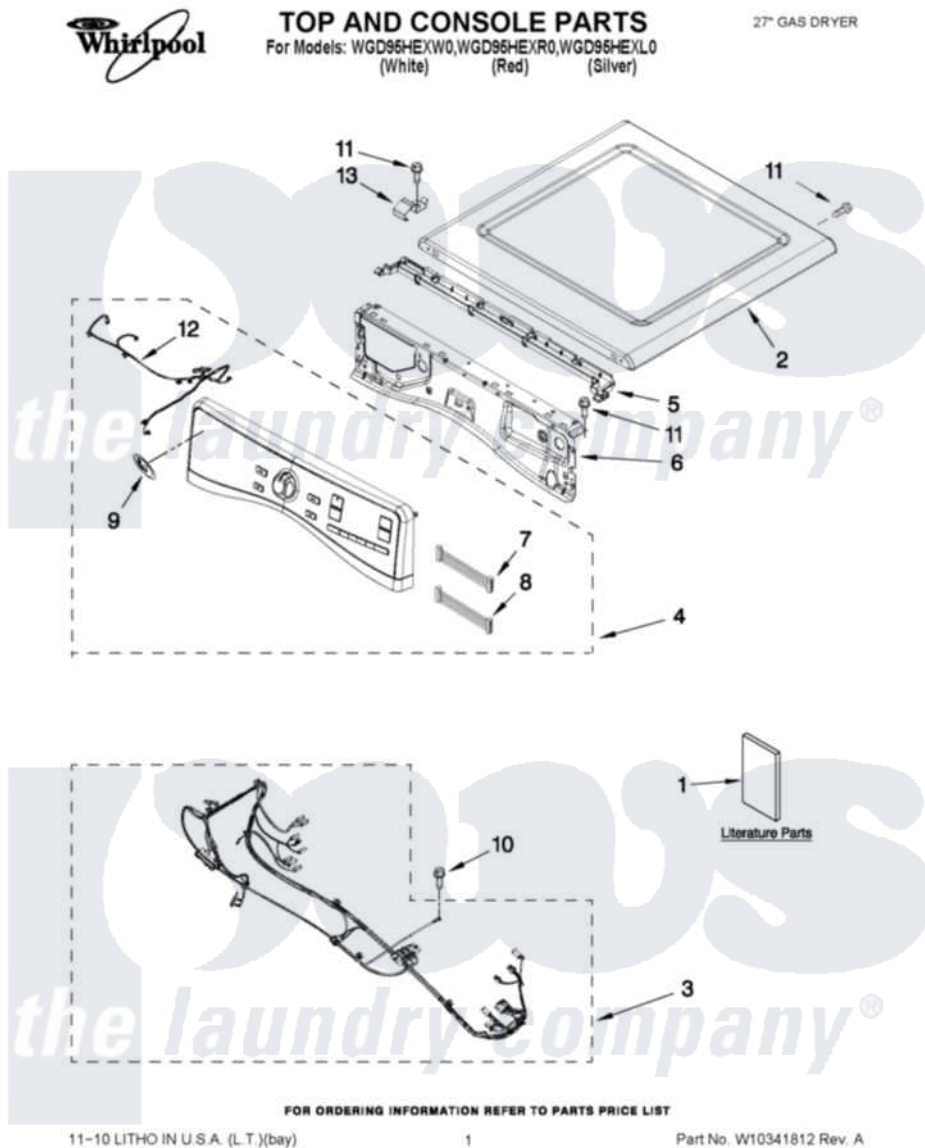

Whirlpool WGD95HEXL0 01 - TOP AND CONSOLE PARTS

Whirlpool Residential Whirlpool WGD95HEXL0 Dryer Parts Parts Diagram 01 - TOP AND CONSOLE PARTS
 Click on the part number to view part

Item	Original Part Number	Replaced By	Status	Part Description
1	W10305730		Not Available	USE & CARE GUIDE (ENGLISH)
"	W10306459		Not Available	USE & CARE GUIDE (TECH SHEET INSTALLATION, INSTRUCTION)
"	W10057364		Not Available	INSTALLATION INSTRUCTIONS
2	W10208383			Top
"	W10337792			Top
"	W10316282			Top
3	W10267282	W10355891		Harness, Main
4	W10352457			Panel, Console Assembly
"	W10352461			Panel, Console Assembly
"	W10352459			Panel, Console Assembly
5	W10317570			Water Channel
6	W10208198			Bracket, Console
7	W10267937			Harness, Jumper
8	W10267938			Harness, UI Jumper

9	W10117943	8303811	Badge, Assembly
10	693995		Screw, Hex Head
11	3390647	488729	Screw
12	W10267833		Cable, Led User-Interface
13	W10317566		Spring, Clip Water Channel