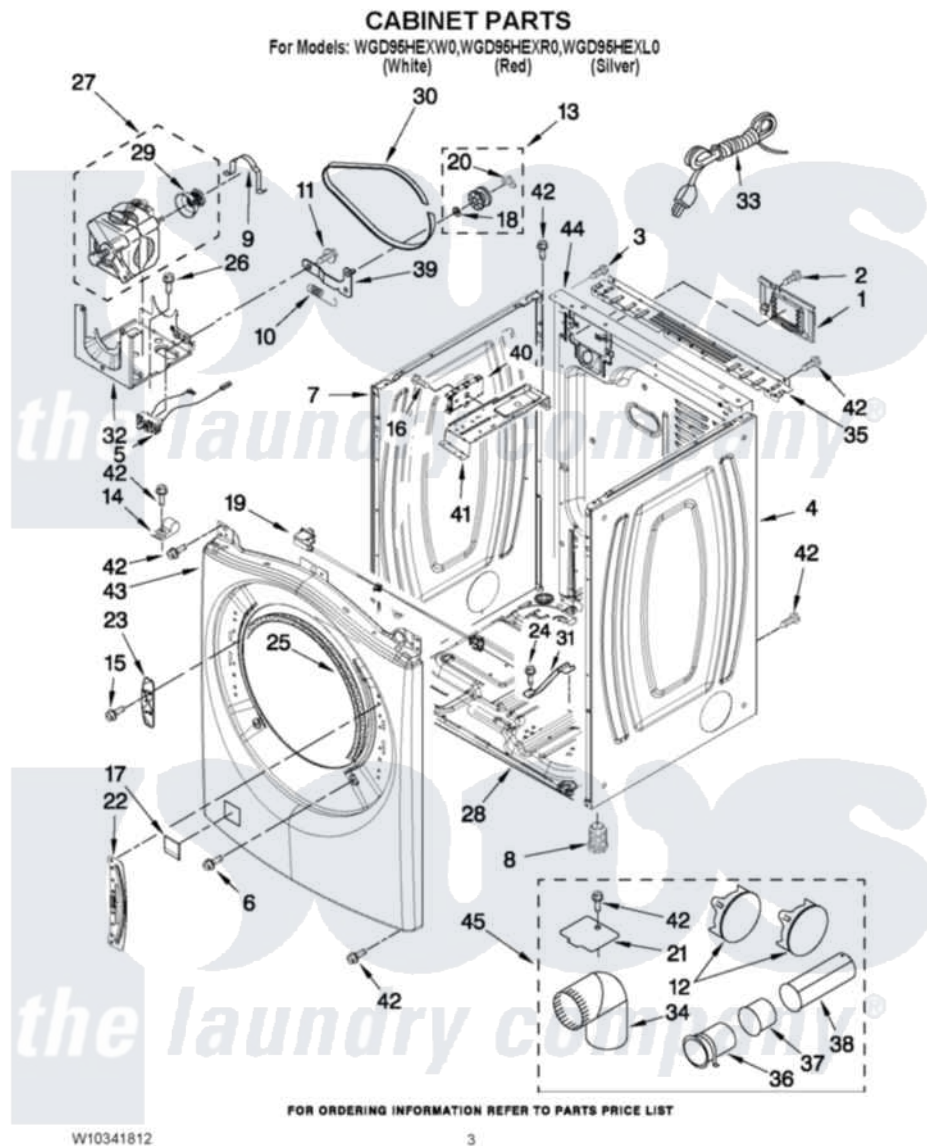

Whirlpool WGD95HEXL0 02 - CABINET PARTS

Whirlpool Residential Whirlpool WGD95HEXL0 Dryer Parts Parts Diagram 02 - CABINET PARTS
Click on the part number to view part

Item	Original Part Number	Replaced By	Status	Part Description
1	8317339			Cover, Terminal Block
2	3390814	90767		Screw, 8A X 3/8 HeX Washer Head Tapping
3	8533974	4331106		Screw, No.10-32 X 7/16
4	W10280028			Panel, Side
"	W10337791			Panel, Side
"	W10249725			Panel, Side
5	W10246525	W10314253		Switch, Assembly Broken Belt
6	3357011	308685		Side Trim)
7	W10192435			Panel, Side
"	W10337789	W10468502		Panel, Side
"	W10249727			Panel, Side
8	3392100	49621		Feet-Leveling
"	279810			Foot-Optional
9	660658			Clamp, Motor Mounting 343481 685441
10	3387374			Spring, Idler

11	3389420		Retainer-Idler 1/4-20 X 1/16
12	49252		Plug, Multivent
"	W10151499	W10404617	Plug, Multivent
13	3388672	279640	Pulley-Idr
14	3978776		Bracket, Gas Pipe Switch
15	W10288126		Screw, 10-32 X 1/2
16	90767		Screw, 8A X 3/8 HeX Washer Head Tapping
17	8564457		Plug, Front Panel
"	W10256411		Plug, Front Panel
"	W10249704		Plug, Front Panel
18	W10121334		Washer, Thrust
19	W10267834		Door Switch Assembly
20	690997		Washer, Thrust
21	8066115	3394331	Plate Cover
22	W10208218		Bracket, Door Hinge
23	W10208250		Strike, Door
24	693995		Screw, Hex Head
25	3387242		Seal, Front Panel
26	343641	681414	Screw, 10AB X 1/2
27	8538263	279787	Motor-Drve
28	8565046		(BROKEN BELT BASE, CABINET SWITCH)
29	8578220		Pulley, Motor
30	3387610	661570	Belt
31	8529757		Bracket, Burner
32	W10242878		Bracket, Motor Mounting
33	3401401	3401402	Cord, Power
34	49026		4" - 90° Elbow
35	W10208382		Bracket, Rear Dryer
36	8563747		Exhaust Pipe Medium Pipe
37	8563750		Exhaust Pipe
38	8563749		Exhaust Pipe
39	3388674	W10118756	Idler Bracket
40	W10326372		Control Board
41	W10259611		Bracket, Control
42	3390647	488729	Screw
43	W10208192		Front Panel
"	W10337783		Front Panel
"	W10316296		Front Panel
44	W10247569		Panel, Rear
NI	W10331132		Dryer Exhaust Kit