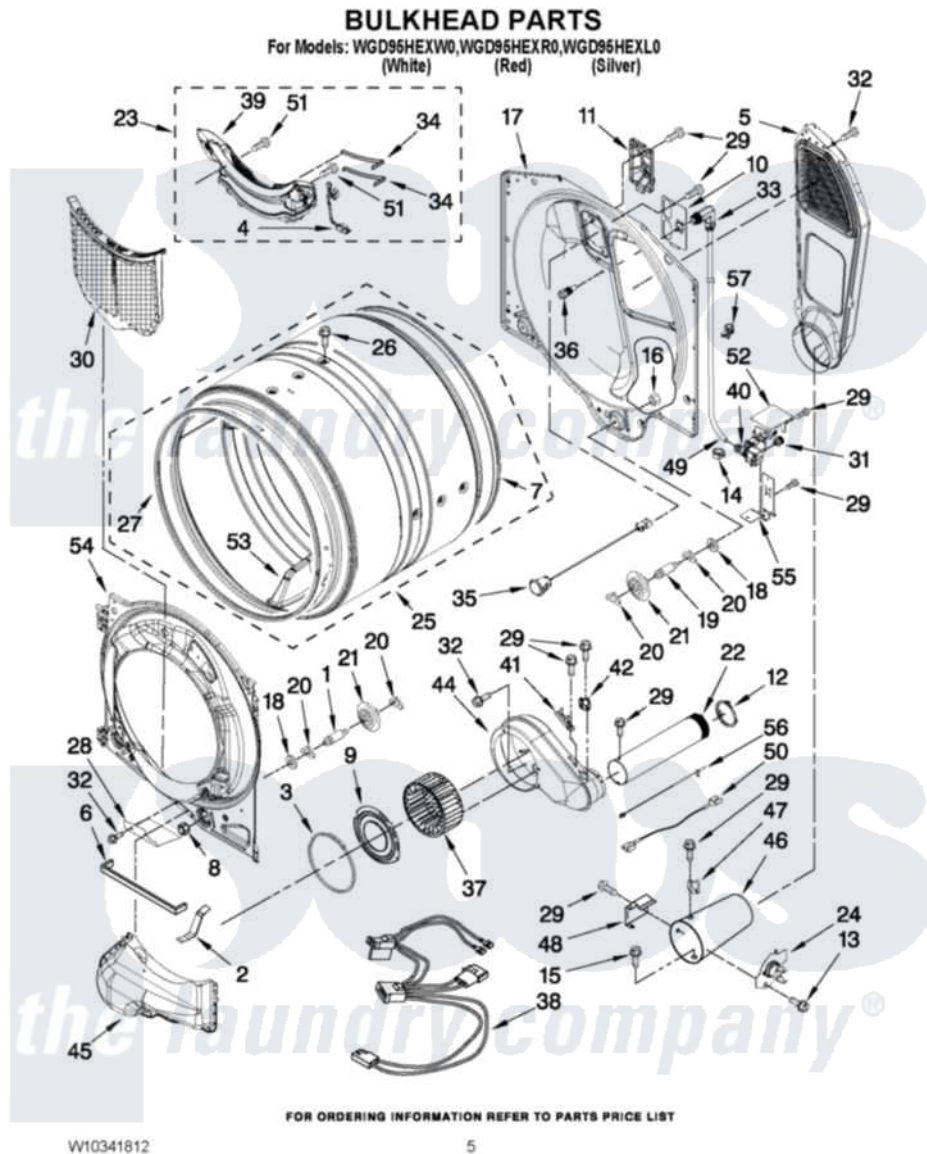

Whirlpool WGD95HEXL0 03 - BULKHEAD PARTS

Whirlpool Residential Whirlpool WGD95HEXL0 Dryer Parts Parts Diagram 03 - BULKHEAD PARTS
Click on the part number to view part

Item	Original Part Number	Replaced By	Status	Part Description
1	8575324	W10359271		Shaft, Drum Roller Threads
2	W10306123			Clip, Lint Duct
3	W10211933			Seal, Collar Blower Housing
4	W10298258			Harness, Sensor
5	W10295533			Air Duct Assembly
6	W10211950			Seal, Outlet Housing
7	697694	280114		Seal
8	3934666	W10080210		Nut, 3/8 X 16
9	W10211901			Collar Assembly
10	W10208422			Rear Deflector
11	W10249422			Nozzle, Bracket Rear
12	W10344699			Collar, Duct
13	693995			Screw, Hex Head
14	W10044615			Clip, Push-To-Connect
15	693995			Screw, Hex Head
16	W10001120	W10080190		Nut, 3/8-16