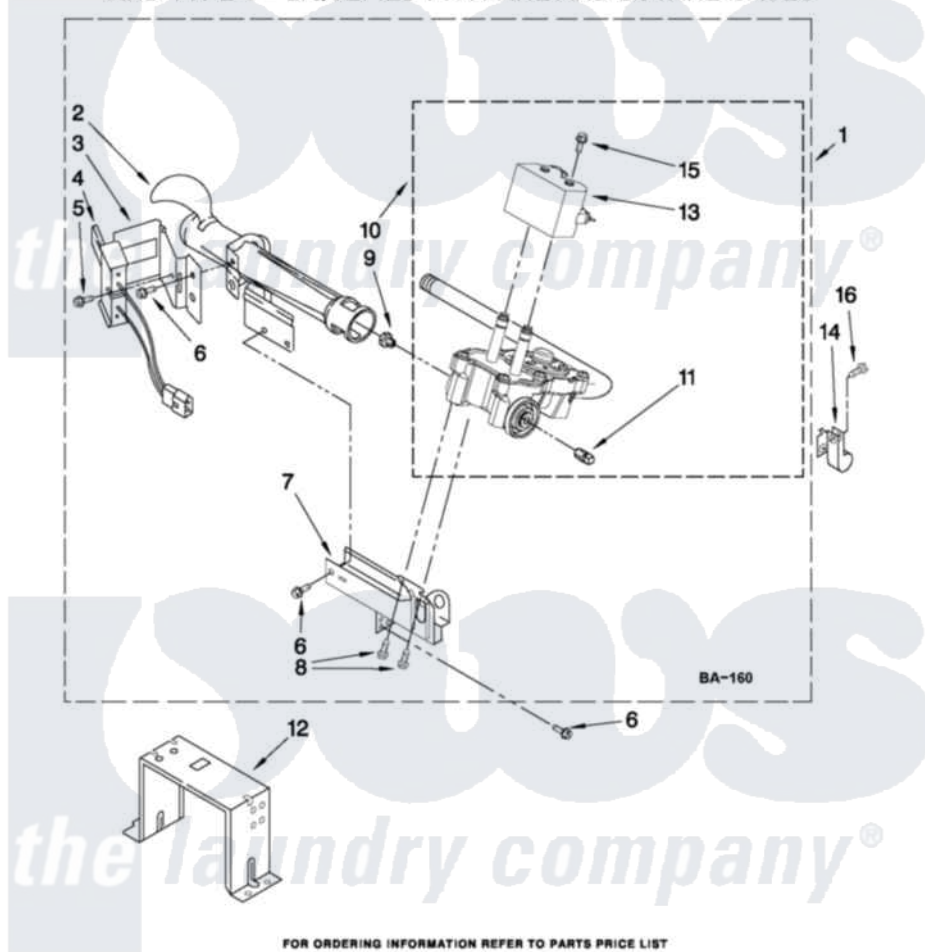

Whirlpool WGD95HEXL0 04 - W10307147 BURNER ASSEMBLY

W10307147 BURNER ASSEMBLY

For Models: WGD95HEXW0, WGD95HEXR0, WGD95HEXL0
(White) (Red) (Silver)

USE WITH TYPE 1 - NATURAL, TYPE 2 - MIXED,
AND TYPE 4 - LIQUEFIED PROPANE AND BUTANE GASES

FOR ORDERING INFORMATION REFER TO PARTS PRICE LIST

W10341812

7

Whirlpool [Residential Whirlpool WGD95HEXL0 Dryer Parts](#) Parts Diagram 04 - W10307147 BURNER ASSEMBLY
Click on the part number to view part

Item	Original Part Number	Replaced By	Status	Part Description
1	W10307147	W10353165		Burner-Gas
2	688617	693140		Burner
3	694298			Bracket, Ignitor
4	686590	279311		Ignitor
5	3393909			Screw, 8-32 X 7/8
6	343641	681414		Screw, 10AB X 1/2
7	3389871		Not Available	Base, Burner
8	3387057			Screw, 10-16 X 1/2 Orifice, Burner
9	15418			Orifice, Burner Type 1
10	W10175144	W10293912		Valve-Gas
11	W10295523			Plug, Pipe
12	3389889			Bracket, Support
13	W10328463			Coil, 60 Hz
14	3978776			Bracket, Gas Pipe Switch
15	326049536			Screw, Coil
16	3390647	488729		Screw