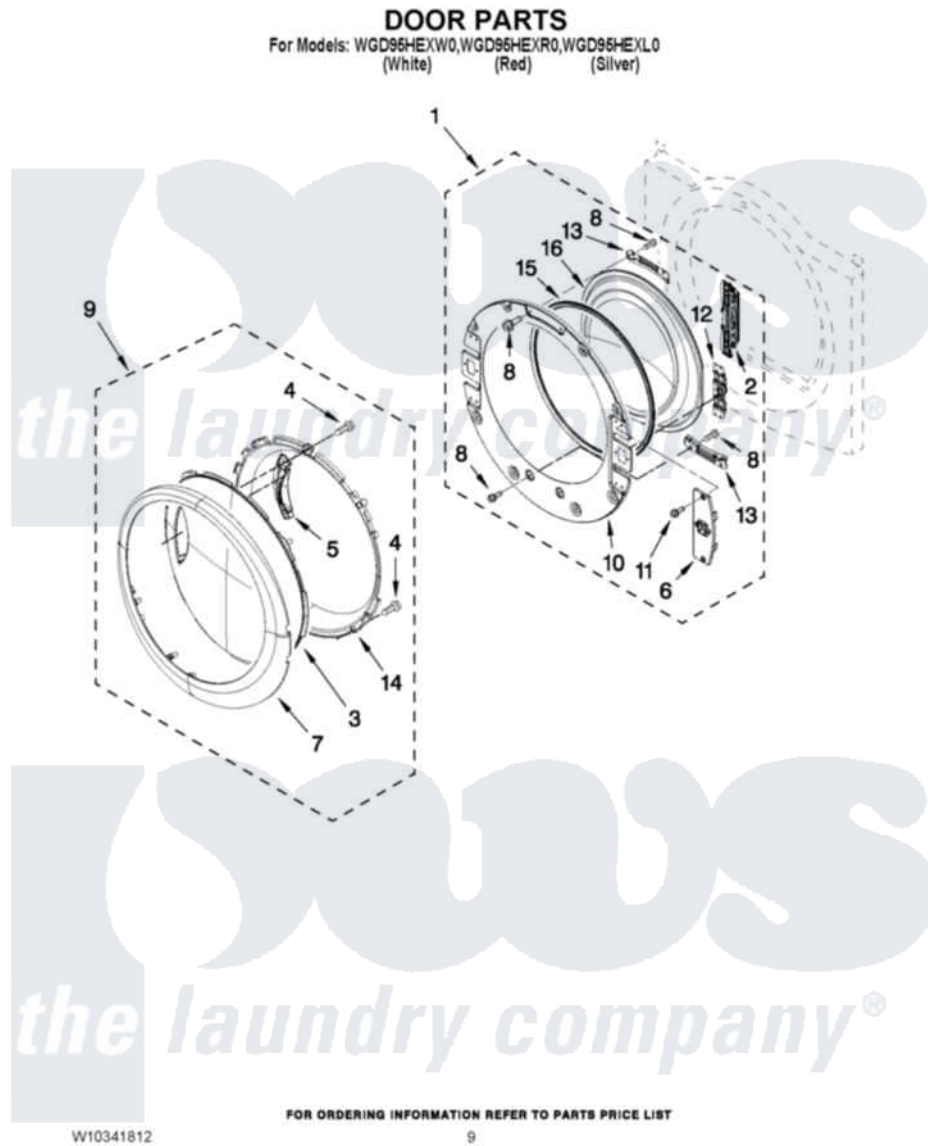

Whirlpool WGD95HEXL0 05 - DOOR PARTS

Whirlpool [Residential Whirlpool WGD95HEXL0 Dryer Parts](#) Parts Diagram 05 - DOOR PARTS
Click on the part number to view part

| Item | Original Part Number | Replaced By | Status | Part Description |
|------|---------------------------|--------------------------|--------|-------------------------------------|
| 1 | W10208266 | | | Door, Inner Assembly |
| 2 | W10208414 | | | Door Hinge Assembly |
| 3 | W10208270 | | | Door, Outer Screen |
| 4 | 9742177 | | | Screw, 8-18 X .625 |
| 5 | W10208411 | | | Handle, Door |
| 6 | W10208413 | | | Cover, Door Switch |
| 7 | W10208271 | | | Door, Trim Ring |
| 8 | 3393258 | 3373329D | | Screw Door Assembly (Outer) |
| 9 | W10208268 | | | (Include Items, (3, 4, 5, 7 And 14) |
| 10 | W10267837 | | | Door, Inner Assembly |
| 11 | W10288126 | | | Screw, 10-32 X 1/2 |
| 12 | W10208254 | | | Door Inner Screw, 10-32 X 1/2 |
| 13 | W10208252 | | | Bracket, Glass |
| 14 | W10208269 | | | Frame, Door Front Support |
| 15 | W10208254 | | | Door Inner Screw, 10-32 X 1/2 |