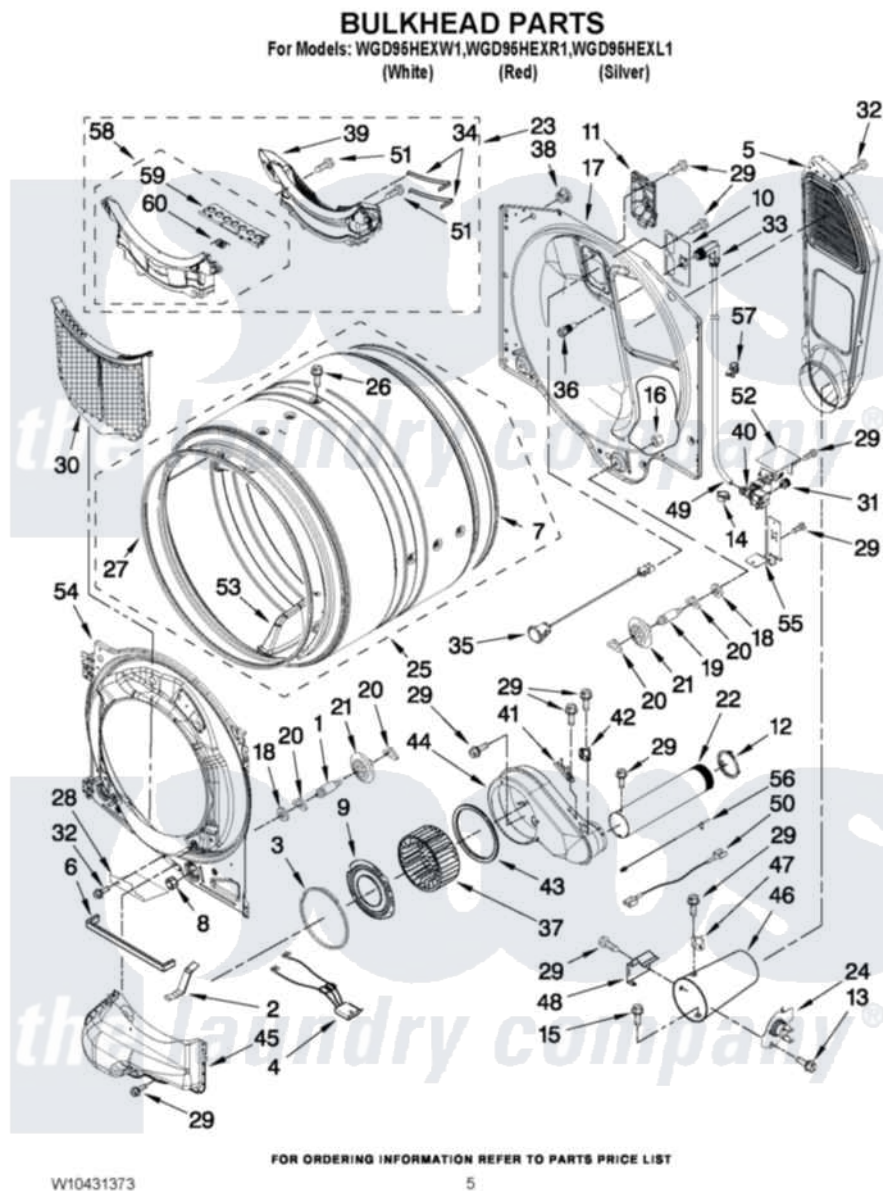

Whirlpool WGD95HEXL1 03 - BULKHEAD PARTS

Whirlpool [Residential Whirlpool WGD95HEXL1 Dryer Parts](#) Parts Diagram 03 - BULKHEAD PARTS
Click on the part number to view part

Item	Original Part Number	Replaced By	Status	Part Description
1	W10359271			Shaft, Drum Roller Threads
2	W10306123			Clip, Lint Duct
3	W10211899			Seal, Collar Blower Housing
4	W10298258			Harness, Sensor
5	W10295533			Air Duct Assembly
6	W10211950			Seal, Outlet Housing
7	697694	280114		Seal
8	3934666	W10080210		Nut, 3/8 X 16
9	W10211901			Collar Assembly
10	W10208422			Rear Deflector
11	W10249422			Nozzle, Bracket Rear
12	W10344699			Collar, Duct
13	693995			Screw, Hex Head
14	W10044599			Clip, Push-To-Connect
15	693995			Screw, Hex Head
16	W10001120	W10080190		Nut, 3/8-16