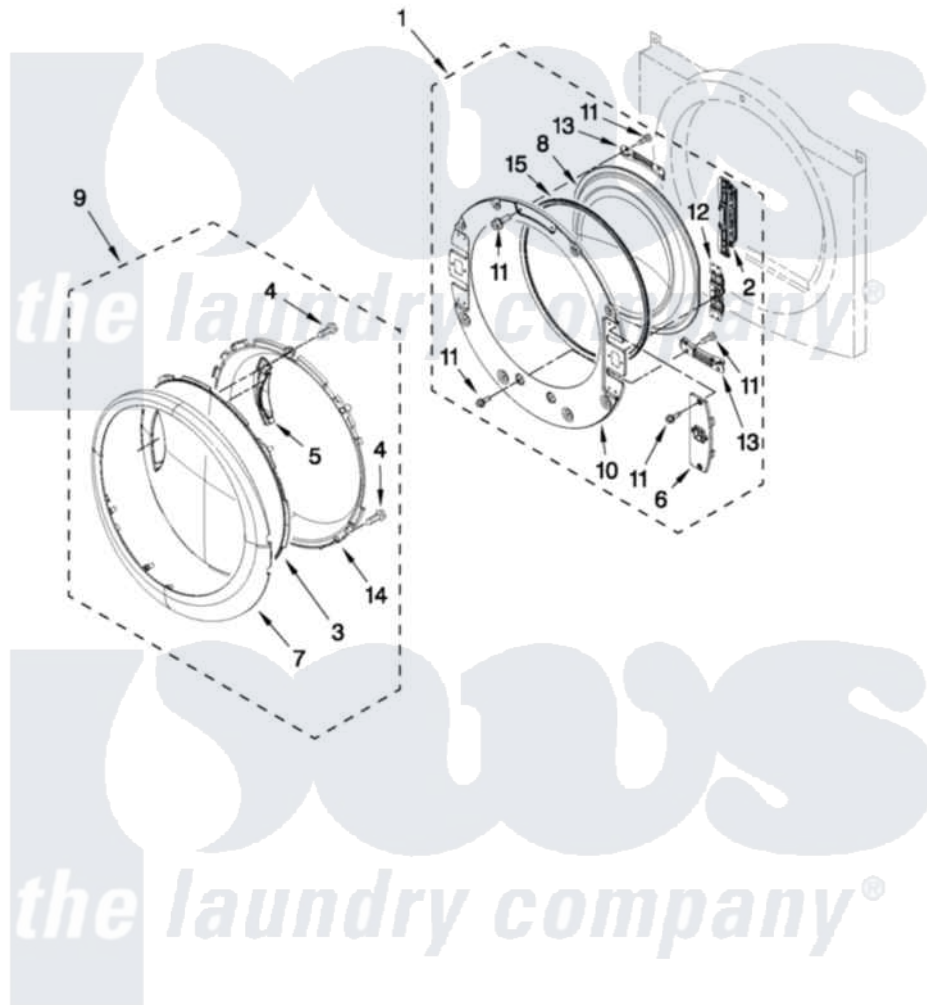

# Whirlpool WGD95HEXL1 05 - DOOR PARTS

## DOOR PARTS

For Models: WGD95HEXW1, WGD95HEXR1, WGD95HEXL1  
(White) (Red) (Silver)

W10431373

FOR ORDERING INFORMATION REFER TO PARTS PRICE LIST

9

Whirlpool [Residential Whirlpool WGD95HEXL1 Dryer Parts](#) Parts Diagram 05 - DOOR PARTS  
Click on the part number to view part

Item	Original Part Number	Replaced By	Status	Part Description
1	<a href="#">W10208266</a>			Door, Inner Assembly
2	<a href="#">W10208414</a>			Door Hinge Assembly
3	<a href="#">W10208270</a>			Door, Outer Screen
4	<a href="#">9742177</a>			Screw, 8-18 X .625
5	<a href="#">W10208411</a>			Handle, Door
6	<a href="#">W10208413</a>			Cover, Door Switch
7	<a href="#">W10208271</a>			Door, Trim Ring
8	<a href="#">W10208417</a>			Window Inner Door
9	<a href="#">W10208268</a>			Door Assembly (Outer) (Include Items, (3, 4, 5, 7 And 14)
10	<a href="#">W10267837</a>			Door, Inner Assembly
11	<a href="#">W10288126</a>			Screw, 10-32 X 1/2
12	<a href="#">W10208254</a>			Door Inner Screw, 10-32 X 1/2
13	<a href="#">W10208252</a>			Bracket, Glass
14	<a href="#">W10208269</a>			Frame, Door Front Support
15	<a href="#">W10208254</a>			Door Inner Screw, 10-32 X 1/2