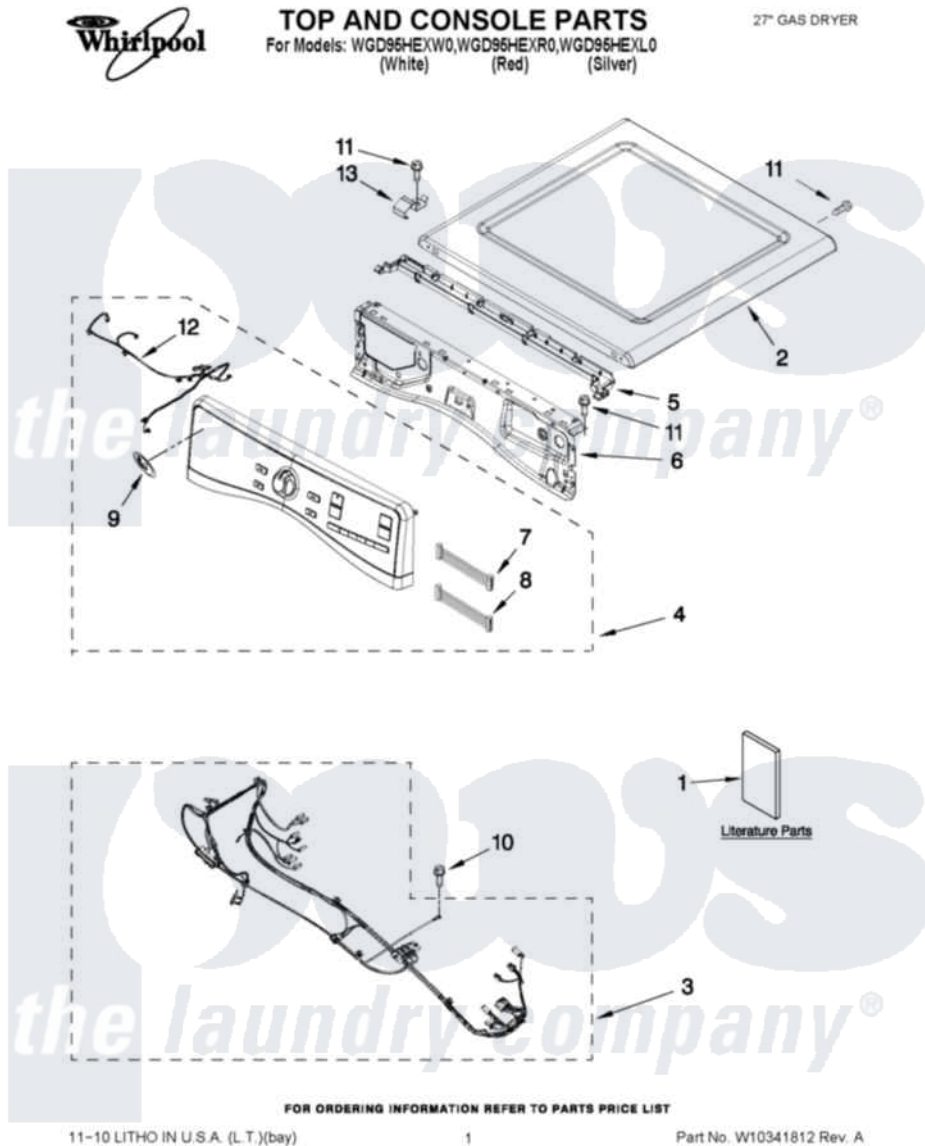

Whirlpool WGD95HEXR0 01 - TOP AND CONSOLE PARTS

Whirlpool Residential Whirlpool WGD95HEXR0 Dryer Parts Parts Diagram 01 - TOP AND CONSOLE PARTS
 Click on the part number to view part

Item	Original Part Number	Replaced By	Status	Part Description
1	W10305730		Not Available	USE & CARE GUIDE (ENGLISH)
"	W10306459		Not Available	USE & CARE GUIDE (TECH SHEET INSTALLATION, INSTRUCTION)
"	W10057364		Not Available	INSTALLATION INSTRUCTIONS
2	W10208383			Top
"	W10337792			Top
"	W10316282			Top
3	W10267282	W10355891		Harness, Main
4	W10352457			Panel, Console Assembly
"	W10352461			Panel, Console Assembly
"	W10352459			Panel, Console Assembly
5	W10317570			Water Channel
6	W10208198			Bracket, Console
7	W10267937			Harness, Jumper
8	W10267938			Harness, UI Jumper

9	W10117943	8303811	Badge, Assembly
10	693995		Screw, Hex Head
11	3390647	488729	Screw
12	W10267833		Cable, Led User-Interface
13	W10317566		Spring, Clip Water Channel