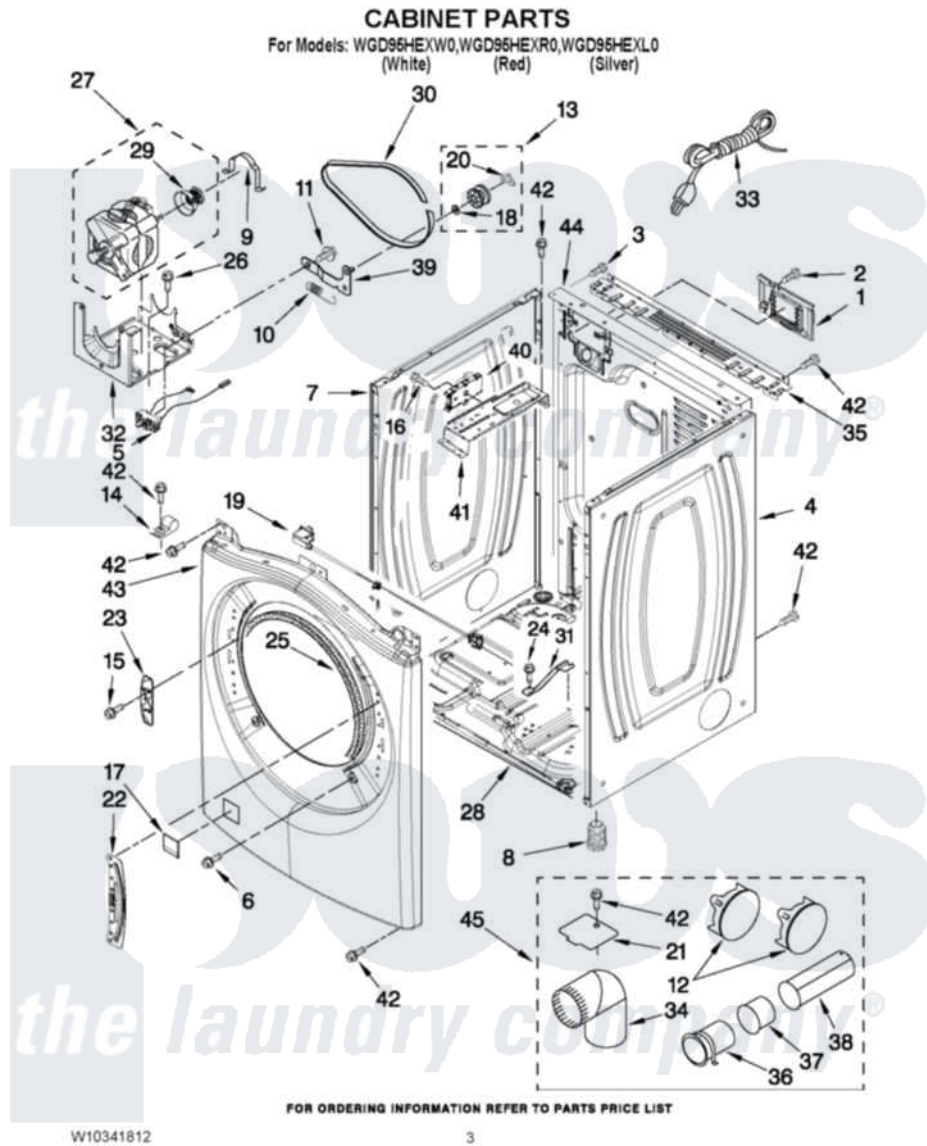

# Whirlpool WGD95HEXR0 02 - CABINET PARTS

Whirlpool [Residential Whirlpool WGD95HEXR0 Dryer Parts](#) Parts Diagram 02 - CABINET PARTS  
Click on the part number to view part

Item	Original Part Number	Replaced By	Status	Part Description
1	<a href="#">8317339</a>			Cover, Terminal Block
2	3390814	<a href="#">90767</a>		Screw, 8A X 3/8 HeX Washer Head Tapping
3	8533974	<a href="#">4331106</a>		Screw, No.10-32 X 7/16
4	<a href="#">W10280028</a>			Panel, Side
"	<a href="#">W10337791</a>			Panel, Side
"	<a href="#">W10249725</a>			Panel, Side
5	W10246525	<a href="#">W10314253</a>		Switch, Assembly Broken Belt
6	3357011	<a href="#">308685</a>		Side Trim )
7	<a href="#">W10192435</a>			Panel, Side
"	W10337789	<a href="#">W10468502</a>		Panel, Side
"	<a href="#">W10249727</a>			Panel, Side
8	3392100	<a href="#">49621</a>		Feet-Leveling
"	<a href="#">279810</a>			Foot-Optional
9	<a href="#">660658</a>			Clamp, Motor Mounting 343481 685441
10	<a href="#">3387374</a>			Spring, Idler