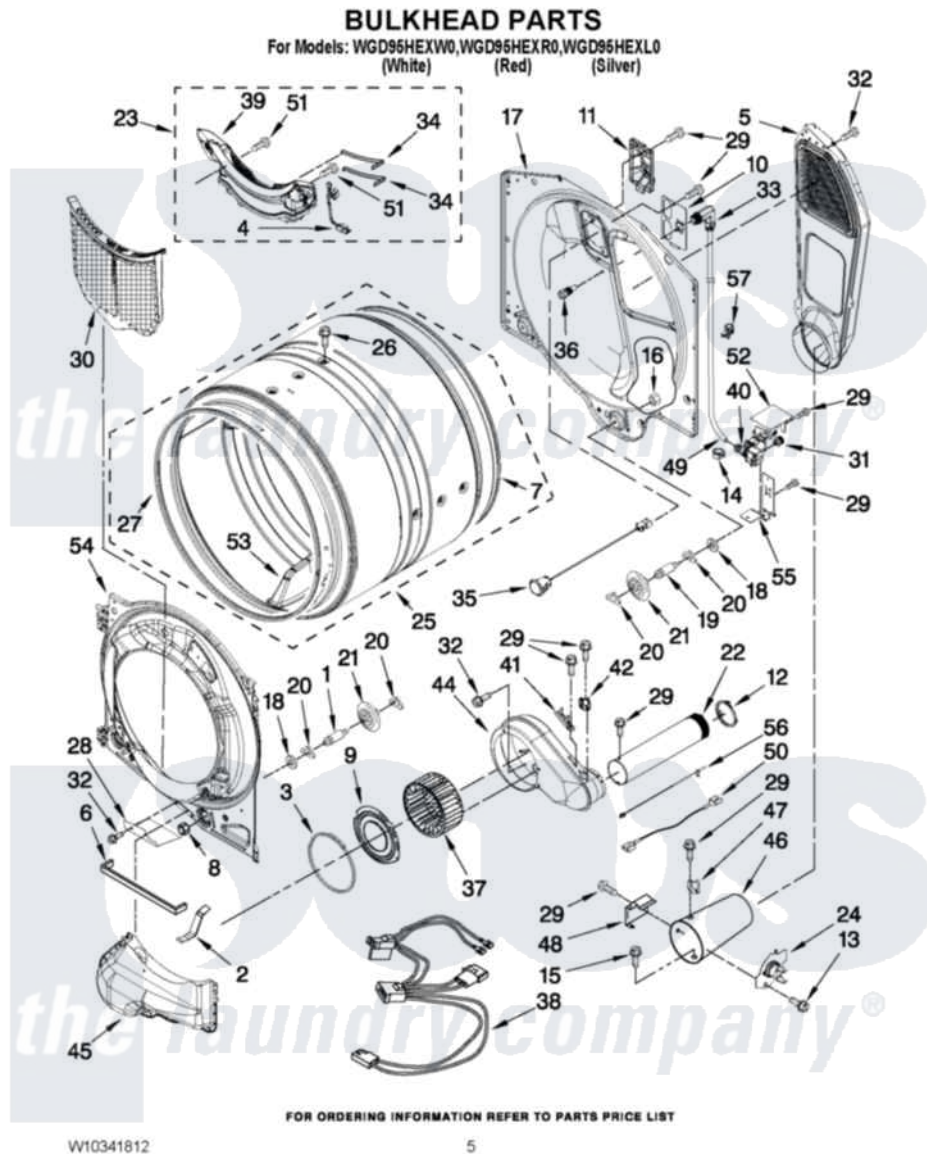

Whirlpool WGD95HEXR0 03 - BULKHEAD PARTS

Whirlpool Residential Whirlpool WGD95HEXR0 Dryer Parts Parts Diagram 03 - BULKHEAD PARTS
Click on the part number to view part

Item	Original Part Number	Replaced By	Status	Part Description
1	8575324	W10359271		Shaft, Drum Roller Threads
2	W10306123			Clip, Lint Duct
3	W10211933			Seal, Collar Blower Housing
4	W10298258			Harness, Sensor
5	W10295533			Air Duct Assembly
6	W10211950			Seal, Outlet Housing
7	697694	280114		Seal
8	3934666	W10080210		Nut, 3/8 X 16
9	W10211901			Collar Assembly
10	W10208422			Rear Deflector
11	W10249422			Nozzle, Bracket Rear
12	W10344699			Collar, Duct
13	693995			Screw, Hex Head
14	W10044615			Clip, Push-To-Connect
15	693995			Screw, Hex Head
16	W10001120	W10080190		Nut, 3/8-16