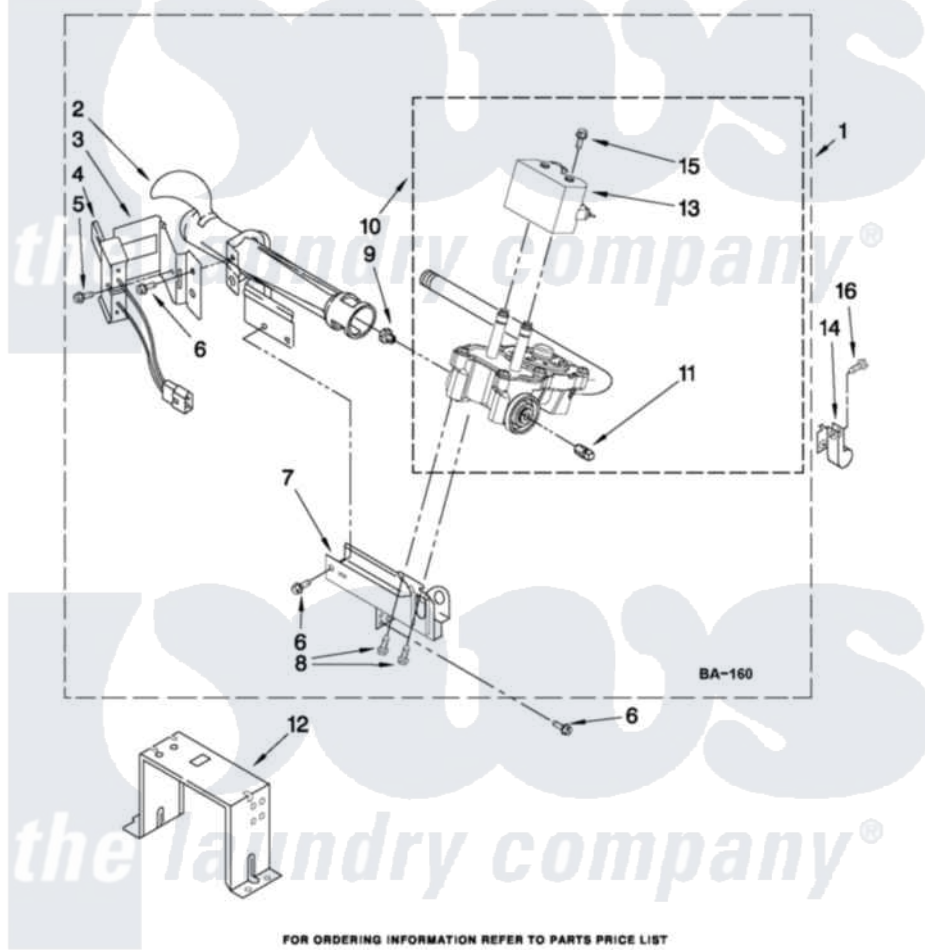

Whirlpool WGD95HEXR0 04 - W10307147 BURNER ASSEMBLY

W10307147 BURNER ASSEMBLY

For Models: WGD95HEXW0, WGD95HEXR0, WGD95HEXL0
(White) (Red) (Silver)

USE WITH TYPE 1 - NATURAL, TYPE 2 - MIXED,
AND TYPE 4 - LIQUEFIED PROPANE AND BUTANE GASES

FOR ORDERING INFORMATION REFER TO PARTS PRICE LIST

W10341812

7

Whirlpool Residential Whirlpool WGD95HEXR0 Dryer Parts Parts Diagram 04 - W10307147 BURNER ASSEMBLY
Click on the part number to view part

Item	Original Part Number	Replaced By	Status	Part Description
1	W10307147	W10353165		Burner-Gas
2	688617	693140		Burner
3	694298			Bracket, Ignitor
4	686590	279311		Ignitor
5	3393909			Screw, 8-32 X 7/8
6	343641	681414		Screw, 10AB X 1/2
7	3389871		Not Available	Base, Burner
8	3387057			Screw, 10-16 X 1/2 Orifice, Burner
9	15418			Orifice, Burner Type 1
10	W10175144	W10293912		Valve-Gas
11	W10295523			Plug, Pipe
12	3389889			Bracket, Support
13	W10328463			Coil, 60 Hz
14	3978776			Bracket, Gas Pipe Switch
15	326049536			Screw, Coil
16	3390647	488729		Screw