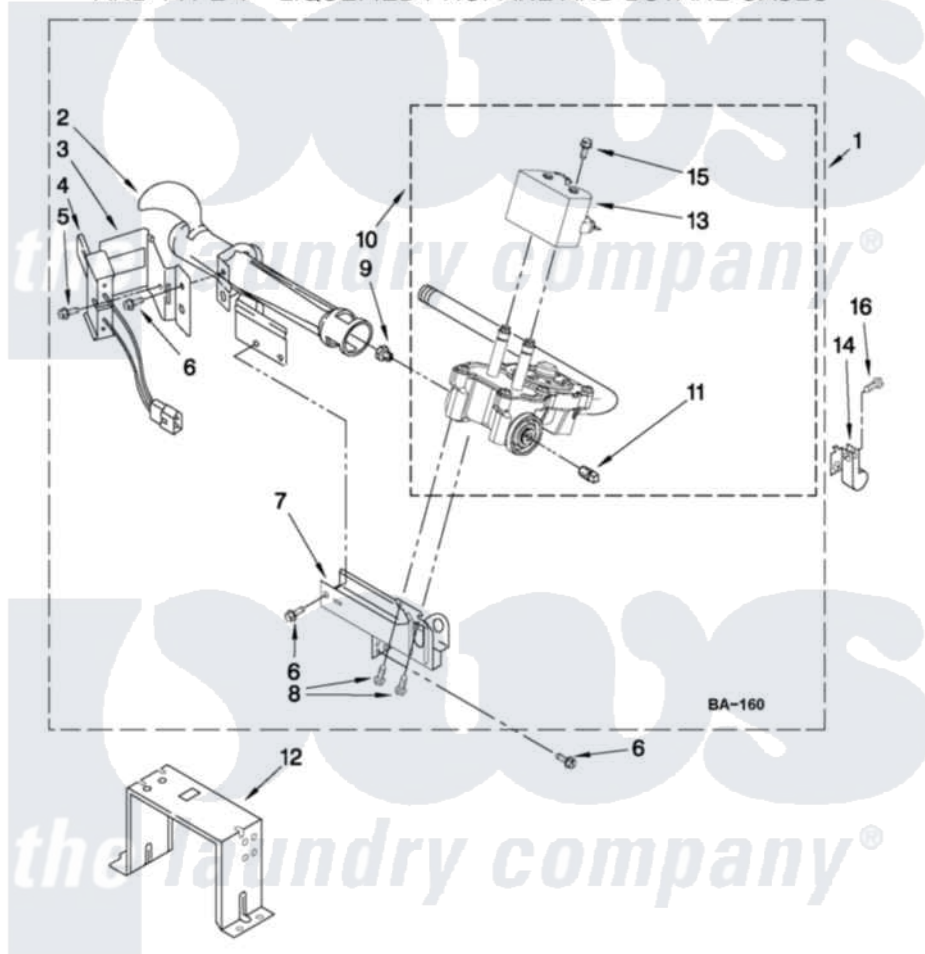

Whirlpool WGD95HEXR1 04 - W10307147 BURNER ASSEMBLY

W10307147 BURNER ASSEMBLY

For Models: WGD95HEXW1, WGD95HEXR1, WGD95HEXL1
(White) (Red) (Silver)

USE WITH TYPE 1 - NATURAL, TYPE 2 - MIXED,
AND TYPE 4 - LIQUEFIED PROPANE AND BUTANE GASES

FOR ORDERING INFORMATION REFER TO PARTS PRICE LIST

W10431373

7

Whirlpool [Residential Whirlpool WGD95HEXR1 Dryer Parts](#) Parts Diagram 04 - W10307147 BURNER ASSEMBLY
Click on the part number to view part

Item	Original Part Number	Replaced By	Status	Part Description
1	W10307147	W10353165		Burner-Gas
2	688617	693140		Burner
3	694298			Bracket, Ignitor
4	686590	279311		Ignitor
5	3393909			Screw, 8-32 X 7/8
6	343641	681414		Screw, 10AB X 1/2
7	3389871		Not Available	Base, Burner
8	3387057			Screw, 10-16 X 1/2 Orifice, Burner
9	15418			Orifice, Burner Type 1
10	W10175144	W10293912		Valve-Gas
11	W10295523			Plug, Pipe
12	3389889			Bracket, Support
13	W10328463			Coil, 60 Hz
14	3978776			Bracket, Gas Pipe Switch
15	326049536			Screw, Coil
16	3390647	488729		Screw