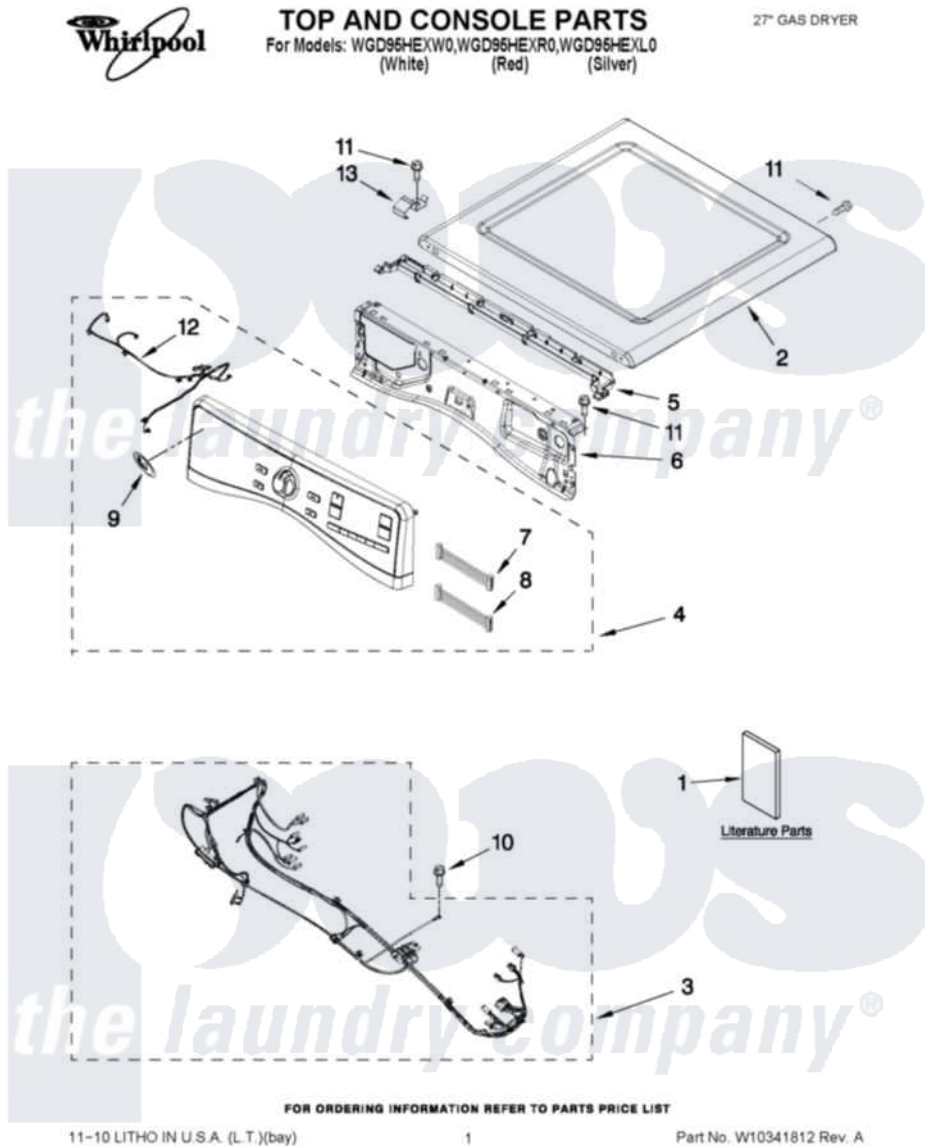

Whirlpool WGD95HEXW0 01 - TOP AND CONSOLE PARTS

Whirlpool Residential Whirlpool WGD95HEXW0 Dryer Parts Parts Diagram 01 - TOP AND CONSOLE PARTS
 Click on the part number to view part

Item	Original Part Number	Replaced By	Status	Part Description
1	W10305730		Not Available	USE & CARE GUIDE (ENGLISH)
"	W10306459		Not Available	USE & CARE GUIDE (TECH SHEET INSTALLATION, INSTRUCTION)
"	W10057364		Not Available	INSTALLATION INSTRUCTIONS
2	W10208383			Top
"	W10337792			Top
"	W10316282			Top
3	W10267282	W10355891		Harness, Main
4	W10352457			Panel, Console Assembly
"	W10352461			Panel, Console Assembly
"	W10352459			Panel, Console Assembly
5	W10317570			Water Channel
6	W10208198			Bracket, Console
7	W10267937			Harness, Jumper
8	W10267938			Harness, UI Jumper

9	W10117943	8303811	Badge, Assembly
10	693995		Screw, Hex Head
11	3390647	488729	Screw
12	W10267833		Cable, Led User-Interface
13	W10317566		Spring, Clip Water Channel