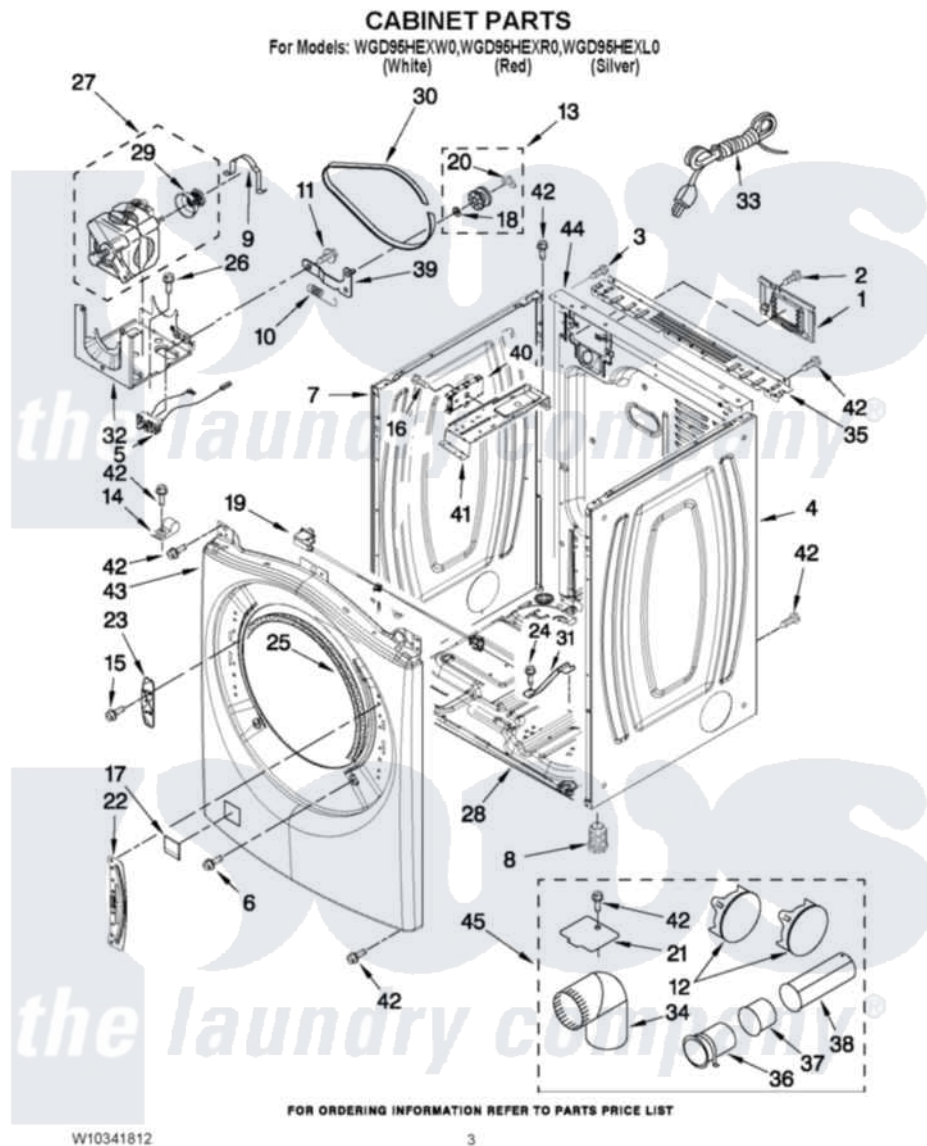

Whirlpool WGD95HEXW0 02 - CABINET PARTS

Whirlpool [Residential Whirlpool WGD95HEXW0 Dryer Parts](#) Parts Diagram 02 - CABINET PARTS
Click on the part number to view part

Item	Original Part Number	Replaced By	Status	Part Description
1	8317339			Cover, Terminal Block
2	3390814	90767		Screw, 8A X 3/8 HeX Washer Head Tapping
3	8533974	4331106		Screw, No.10-32 X 7/16
4	W10280028			Panel, Side
"	W10337791			Panel, Side
"	W10249725			Panel, Side
5	W10246525	W10314253		Switch, Assembly Broken Belt
6	3357011	308685		Side Trim)
7	W10192435			Panel, Side
"	W10337789	W10468502		Panel, Side
"	W10249727			Panel, Side
8	3392100	49621		Feet-Leveling
"	279810			Foot-Optional
9	660658			Clamp, Motor Mounting 343481 685441
10	3387374			Spring, Idler

11	3389420		Retainer-Idler 1/4-20 X 1/16
12	49252		Plug, Multivent
"	W10151499	W10404617	Plug, Multivent
13	3388672	279640	Pulley-Idr
14	3978776		Bracket, Gas Pipe Switch
15	W10288126		Screw, 10-32 X 1/2
16	90767		Screw, 8A X 3/8 HeX Washer Head Tapping
17	8564457		Plug, Front Panel
"	W10256411		Plug, Front Panel
"	W10249704		Plug, Front Panel
18	W10121334		Washer, Thrust
19	W10267834		Door Switch Assembly
20	690997		Washer, Thrust
21	8066115	3394331	Plate Cover
22	W10208218		Bracket, Door Hinge
23	W10208250		Strike, Door
24	693995		Screw, Hex Head
25	3387242		Seal, Front Panel
26	343641	681414	Screw, 10AB X 1/2
27	8538263	279787	Motor-Drve
28	8565046		(BROKEN BELT BASE, CABINET SWITCH)
29	8578220		Pulley, Motor
30	3387610	661570	Belt
31	8529757		Bracket, Burner
32	W10242878		Bracket, Motor Mounting
33	3401401	3401402	Cord, Power
34	49026		4" - 90° Elbow
35	W10208382		Bracket, Rear Dryer
36	8563747		Exhaust Pipe Medium Pipe
37	8563750		Exhaust Pipe
38	8563749		Exhaust Pipe
39	3388674	W10118756	Idler Bracket
40	W10326372		Control Board
41	W10259611		Bracket, Control
42	3390647	488729	Screw
43	W10208192		Front Panel
"	W10337783		Front Panel
"	W10316296		Front Panel
44	W10247569		Panel, Rear
NI	W10331132		Dryer Exhaust Kit