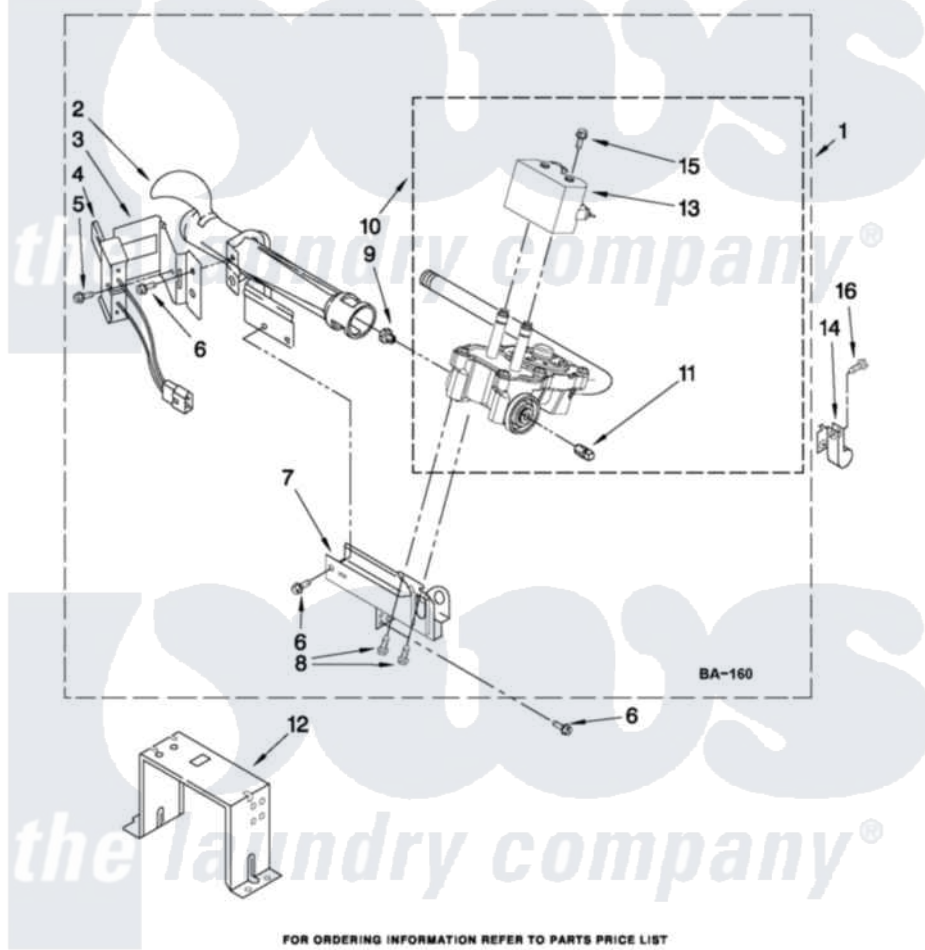

Whirlpool WGD95HEXW0 04 - W10307147 BURNER ASSEMBLY

W10307147 BURNER ASSEMBLY

For Models: WGD95HEXW0, WGD95HEXR0, WGD95HEXL0
(White) (Red) (Silver)

USE WITH TYPE 1 - NATURAL, TYPE 2 - MIXED,
AND TYPE 4 - LIQUEFIED PROPANE AND BUTANE GASES

FOR ORDERING INFORMATION REFER TO PARTS PRICE LIST

W10341812

7

Whirlpool Residential Whirlpool WGD95HEXW0 Dryer Parts Parts Diagram 04 - W10307147 BURNER ASSEMBLY
Click on the part number to view part

Item	Original Part Number	Replaced By	Status	Part Description
1	W10307147	W10353165		Burner-Gas
2	688617	693140		Burner
3	694298			Bracket, Ignitor
4	686590	279311		Ignitor
5	3393909			Screw, 8-32 X 7/8
6	343641	681414		Screw, 10AB X 1/2
7	3389871		Not Available	Base, Burner
8	3387057			Screw, 10-16 X 1/2 Orifice, Burner
9	15418			Orifice, Burner Type 1
10	W10175144	W10293912		Valve-Gas
11	W10295523			Plug, Pipe
12	3389889			Bracket, Support
13	W10328463			Coil, 60 Hz
14	3978776			Bracket, Gas Pipe Switch
15	326049536			Screw, Coil
16	3390647	488729		Screw