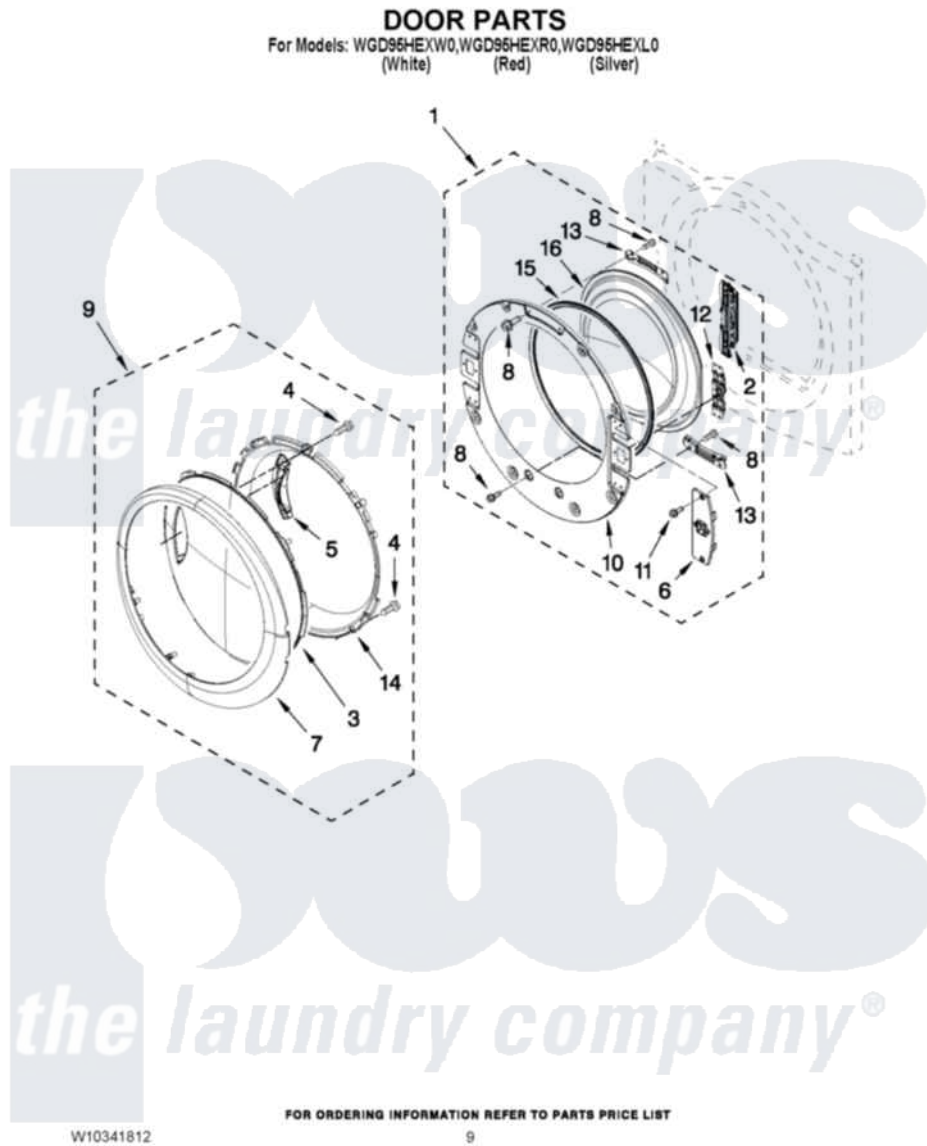

# Whirlpool WGD95HEXW0 05 - DOOR PARTS

Whirlpool [Residential Whirlpool WGD95HEXW0 Dryer Parts](#) Parts Diagram 05 - DOOR PARTS  
Click on the part number to view part

Item	Original Part Number	Replaced By	Status	Part Description
1	<a href="#">W10208266</a>			Door, Inner Assembly
2	<a href="#">W10208414</a>			Door Hinge Assembly
3	<a href="#">W10208270</a>			Door, Outer Screen
4	<a href="#">9742177</a>			Screw, 8-18 X .625
5	<a href="#">W10208411</a>			Handle, Door
6	<a href="#">W10208413</a>			Cover, Door Switch
7	<a href="#">W10208271</a>			Door, Trim Ring
8	3393258	<a href="#">3373329D</a>		Screw Door Assembly (Outer)
9	<a href="#">W10208268</a>			(Include Items, (3, 4, 5, 7 And 14)
10	<a href="#">W10267837</a>			Door, Inner Assembly
11	<a href="#">W10288126</a>			Screw, 10-32 X 1/2
12	<a href="#">W10208254</a>			Door Inner Screw, 10-32 X 1/2
13	<a href="#">W10208252</a>			Bracket, Glass
14	<a href="#">W10208269</a>			Frame, Door Front Support
15	<a href="#">W10208254</a>			Door Inner Screw, 10-32 X 1/2