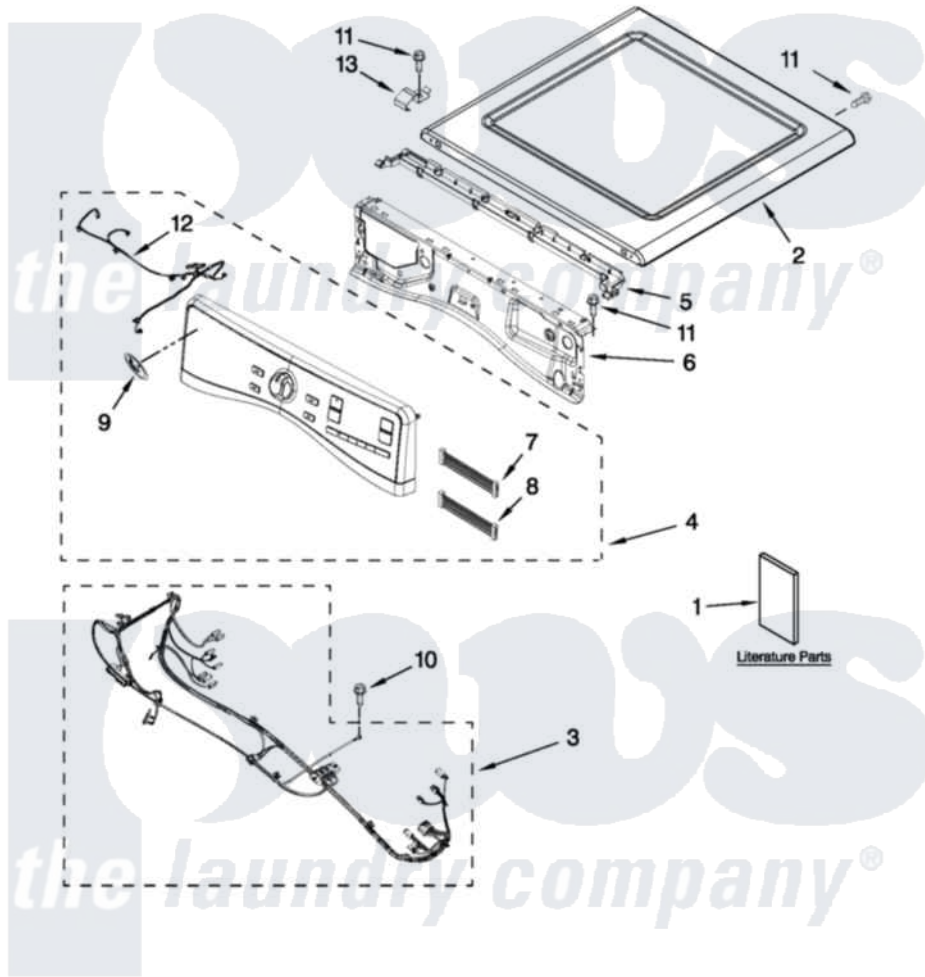

Whirlpool WGD95HEXW2 01 - TOP AND CONSOLE PARTS

TOP AND CONSOLE PARTS

27" GAS DRYER

For Models: WGD95HEXW2, WGD95HEXL2
(White) (Silver)

FOR ORDERING INFORMATION REFER TO PARTS PRICE LIST

3-12 Litho in U.S.A. (BMN)(bay)

1

Part No. W10491130 Rev. A

[Whirlpool Residential Whirlpool WGD95HEXW2 Dryer Parts](#) Parts Diagram 01 - TOP AND CONSOLE PARTS

[Click on the part number to view part](#)

Item	Original Part Number	Replaced By	Status	Part Description
1	W10305730		Not Available	USE & CARE GUIDE (ENGLISH)
"	W10420005		Not Available	TECH SHEET
"	W10423115		Not Available	INSTALLATION, INSTRUCTION
2	W10208383			Top
"	W10316282			Top
3	W10441591			Harness, Main
4	W10464685			Panel, Console Assembly
"	W10464686			Panel, Console Assembly
5	W10317570			Water Channel
6	W10208198			Bracket, Console
7	W10267937			Harness, Jumper
8	W10267938			Harness, UI Jumper
9	W10117943	8303811		Badge, Assembly
10	693995			Screw, Hex Head
11	3390647	488729		Screw