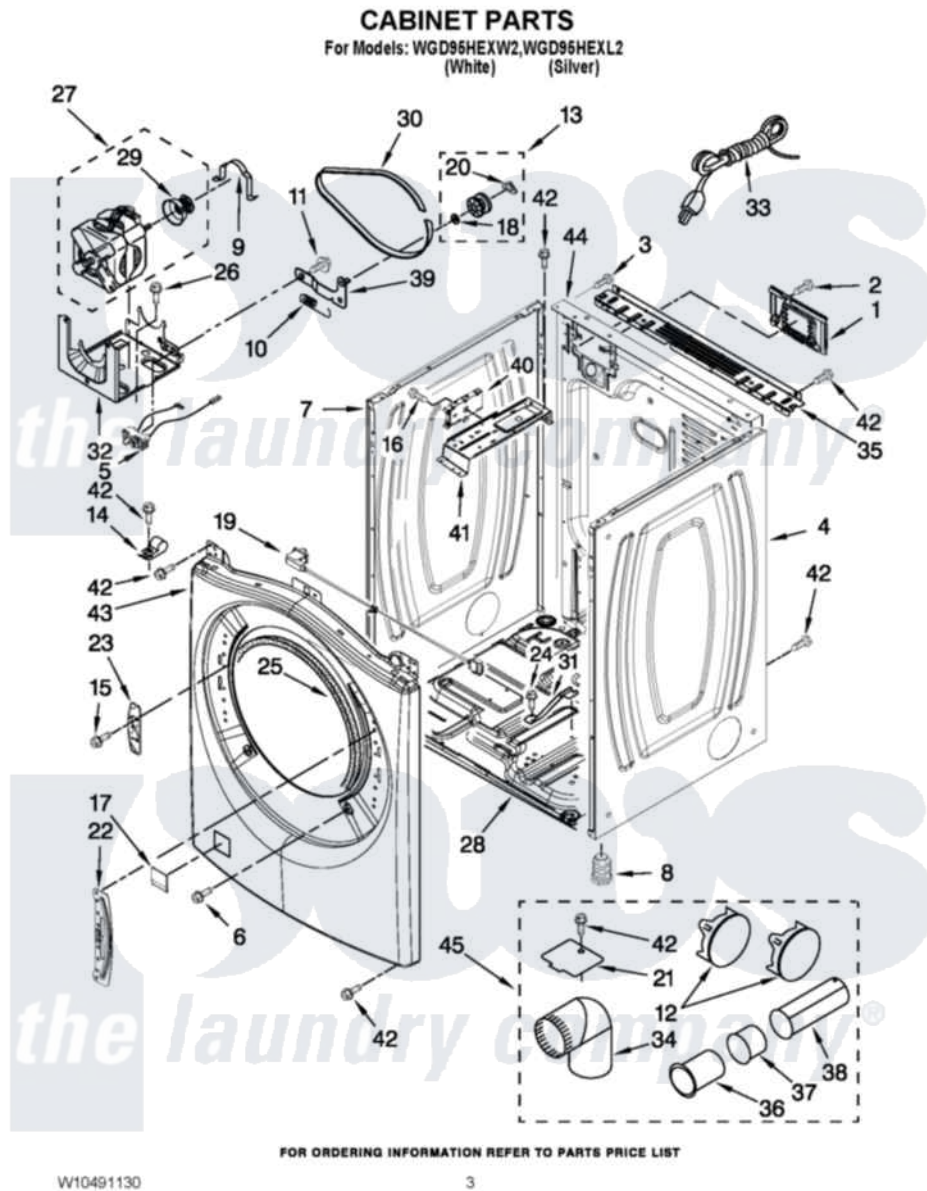

Whirlpool WGD95HEXW2 02 - CABINET PARTS

Whirlpool [Residential Whirlpool WGD95HEXW2 Dryer Parts](#) Parts Diagram 02 - CABINET PARTS
Click on the part number to view part

Item	Original Part Number	Replaced By	Status	Part Description
1	8317339			Cover, Terminal Block
2	3390631			Screw, 10-16 X 3/8
3	8533974	4331106		Screw, No.10-32 X 7/16
4	W10469589			Panel, Side
"	W10469592			Panel, Side
5	W10411936			Switch, Broken Belt
6	3357011	308685		Side Trim)
7	W10468495			Panel, Side
"	W10468499			Panel, Side
8	3392100	49621		Feet-Leveling
NI	279810			Foot-Optional
9	W10121316			Plug, Multivent
10	3387374			Spring, Idler
11	3389420			Retainer-Idler 1/4-20 X 1/16
12	W10404617			Plug, Multivent
13	3388672	279640		Pulley-ldr

14	3978776		Bracket, Gas Pipe Switch
15	W10288126		Screw, 10-32 X 1/2
16	90767		Screw, 8A X 3/8 HeX Washer Head Tapping
17	8564457		Plug, Front Panel
"	W10249704		Plug, Front Panel
18	W10121334		Washer, Thrust
19	W10267834		Door Switch Assembly
20	690997		Washer, Thrust
21	W10354249		Plate, Cover
22	W10208218		Bracket, Door Hinge
23	W10208250		Strike, Door
24	693995		Screw, Hex Head
25	3387242		Seal, Front Panel
26	343641	681414	Screw, 10AB X 1/2
27	W10396028	279787	Motor-Drive
28	8565046		(BROKEN BELT BASE, CABINET SWITCH)
29	8578220		Pulley, Motor
30	3387610	661570	Belt
31	8529757		Bracket, Burner
32	W10242878		Bracket, Motor Mounting
33	W10440461	3401402	Cord, Power
34	49026		4" - 90° Elbow
35	W10208382		Bracket, Rear Dryer
36	8563747		Exhaust Pipe Medium Pipe
37	W10331278		Exhaust Pipe
38	8563749		Exhaust Pipe
39	3388674	W10118756	Idler Bracket
40	W10378252		Control Board
41	W10259611		Bracket, Control
42	3390647	488729	Screw
43	W10208192		Front Panel
"	W10316296		Front Panel
44	W10247569		Panel, Rear
NI	W10186596	W10470674	Dryer Exhaust Kit