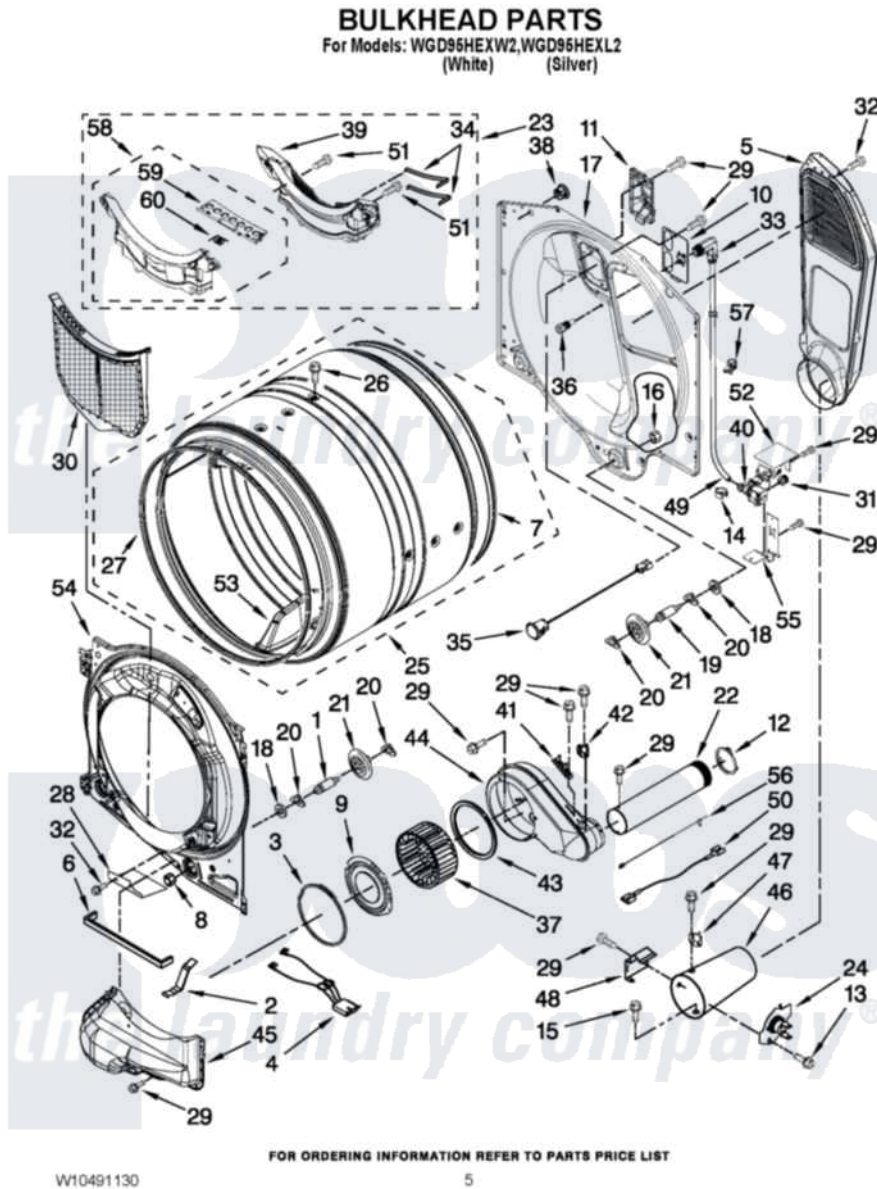

Whirlpool WGD95HEXW2 03 - BULKHEAD PARTS

Whirlpool [Residential Whirlpool WGD95HEXW2 Dryer Parts](#) Parts Diagram 03 - BULKHEAD PARTS
Click on the part number to view part

Item	Original Part Number	Replaced By	Status	Part Description
1	W10359271			Shaft, Drum Roller Threads
2	W10306123			Clip, Lint Duct
3	W10211899			Seal, Collar Blower Housing
4	W10298258			Harness, Sensor
5	W10295533			Air Duct Assembly
6	W10211950			Seal, Outlet Housing
7	697694	280114		Seal
8	3934666	W10080210		Nut, 3/8 X 16
9	W10211901			Collar Assembly
10	W10208422			Rear Deflector
11	W10249422			Nozzle, Bracket Rear
12	W10344699			Collar, Duct
13	693995			Screw, Hex Head
14	W10044599			Clip, Push-To-Connect
15	693995			Screw, Hex Head
16	W10001120	W10080190		Nut, 3/8-16