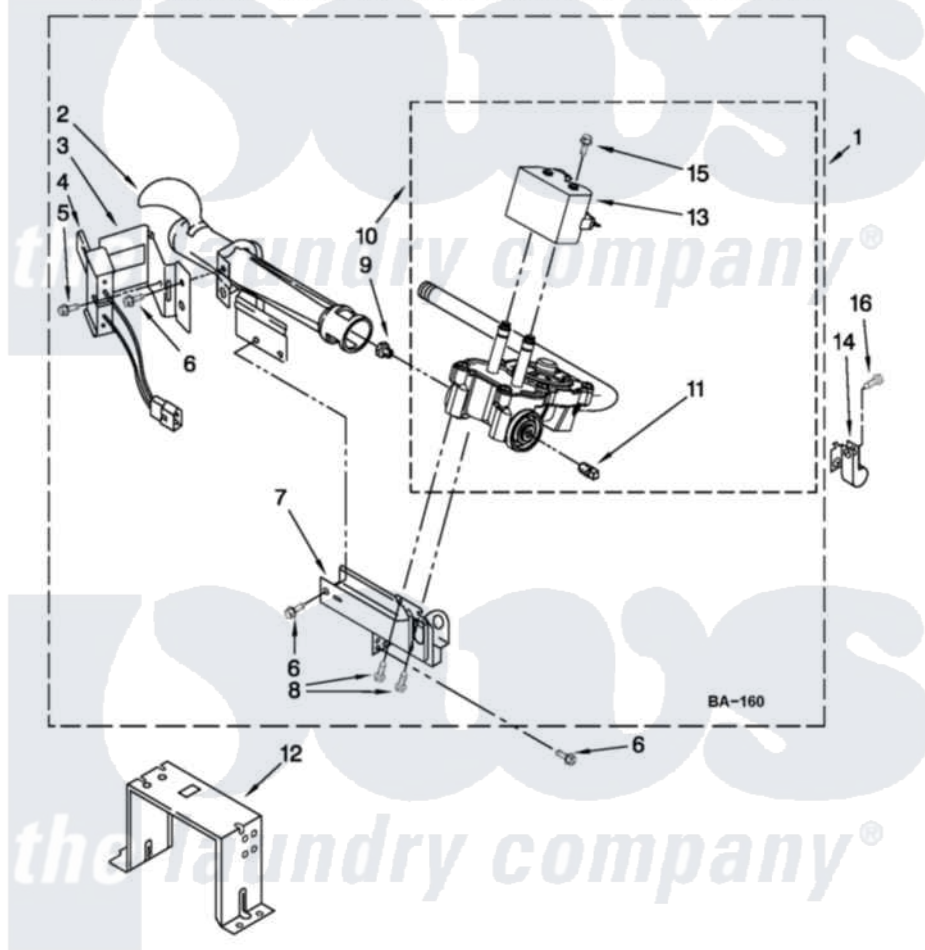

Whirlpool WGD95HEXW2 04 - W10307147 BURNER ASSEMBLY

W10307147 BURNER ASSEMBLY

For Models: WGD95HEXW2, WGD95HEXL2
(White) (Silver)

USE WITH TYPE 1 - NATURAL, TYPE 2 - MIXED,
AND TYPE 4 - LIQUEFIED PROPANE AND BUTANE GASES

FOR ORDERING INFORMATION REFER TO PARTS PRICE LIST

W10491130

7

Whirlpool [Residential Whirlpool WGD95HEXW2 Dryer Parts](#) Parts Diagram 04 - W10307147 BURNER ASSEMBLY
Click on the part number to view part

Item	Original Part Number	Replaced By	Status	Part Description
1	W10307147	W10353165		Burner-Gas
2	688617	693140		Burner
3	694298			Bracket, Ignitor
4	686590	279311		Ignitor
5	3393909			Screw, 8-32 X 7/8
6	343641	681414		Screw, 10AB X 1/2
7	3389871		Not Available	Base, Burner
8	3387057			Screw, 10-16 X 1/2 Orifice, Burner
9	15418			Orifice, Burner Type 1
10	W10175144	W10293912		Valve-Gas
11	W10295523			Plug, Pipe
12	3389889			Bracket, Support
13	W10328463			Coil, 60 Hz
14	3978776			Bracket, Gas Pipe Switch
15	326049536			Screw, Coil
16	3390647	488729		Screw