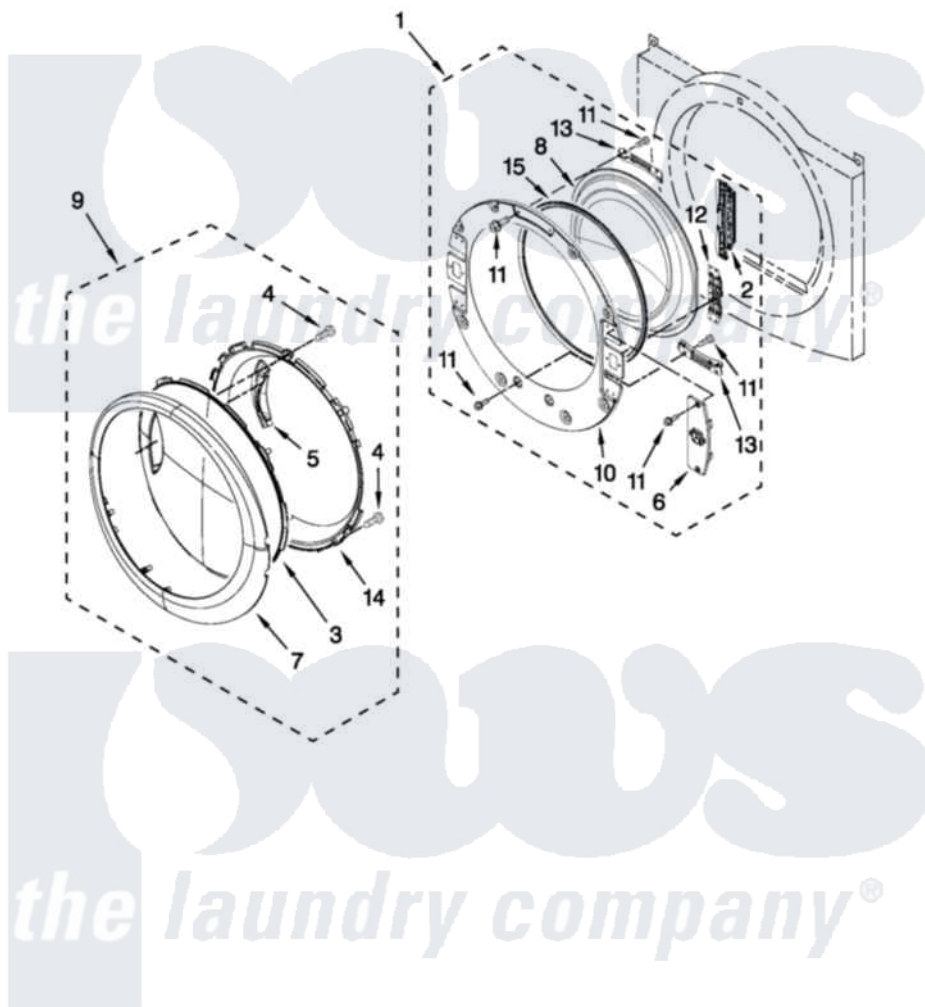

Whirlpool WGD95HEXW2 05 - DOOR PARTS

DOOR PARTS

For Models: WGD95HEXW2, WGD95HEXL2
(White) (Silver)

FOR ORDERING INFORMATION REFER TO PARTS PRICE LIST

W10491130

9

Whirlpool [Residential Whirlpool WGD95HEXW2 Dryer Parts](#) Parts Diagram 05 - DOOR PARTS
Click on the part number to view part

Item	Original Part Number	Replaced By	Status	Part Description
1	W10208266			Door, Inner Assembly
2	W10208414			Door Hinge Assembly
3	W10208270			Door, Outer Screen
4	9742177			Screw, 8-18 X .625
5	W10208411			Handle, Door
6	W10208413			Cover, Door Switch
7	W10208271			Door, Trim Ring
8	W10208417			Window Inner Door
9	W10208268			Door Assembly (Outer) (Include Items, (3, 4, 5, 7 And 14)
10	W10267837			Door, Inner Assembly
11	W10288126			Screw, 10-32 X 1/2
12	W10208254			Door Inner Screw, 10-32 X 1/2
13	W10208252			Bracket, Glass
14	W10208269			Frame, Door Front Support
15	W10208254			Door Inner Screw, 10-32 X 1/2