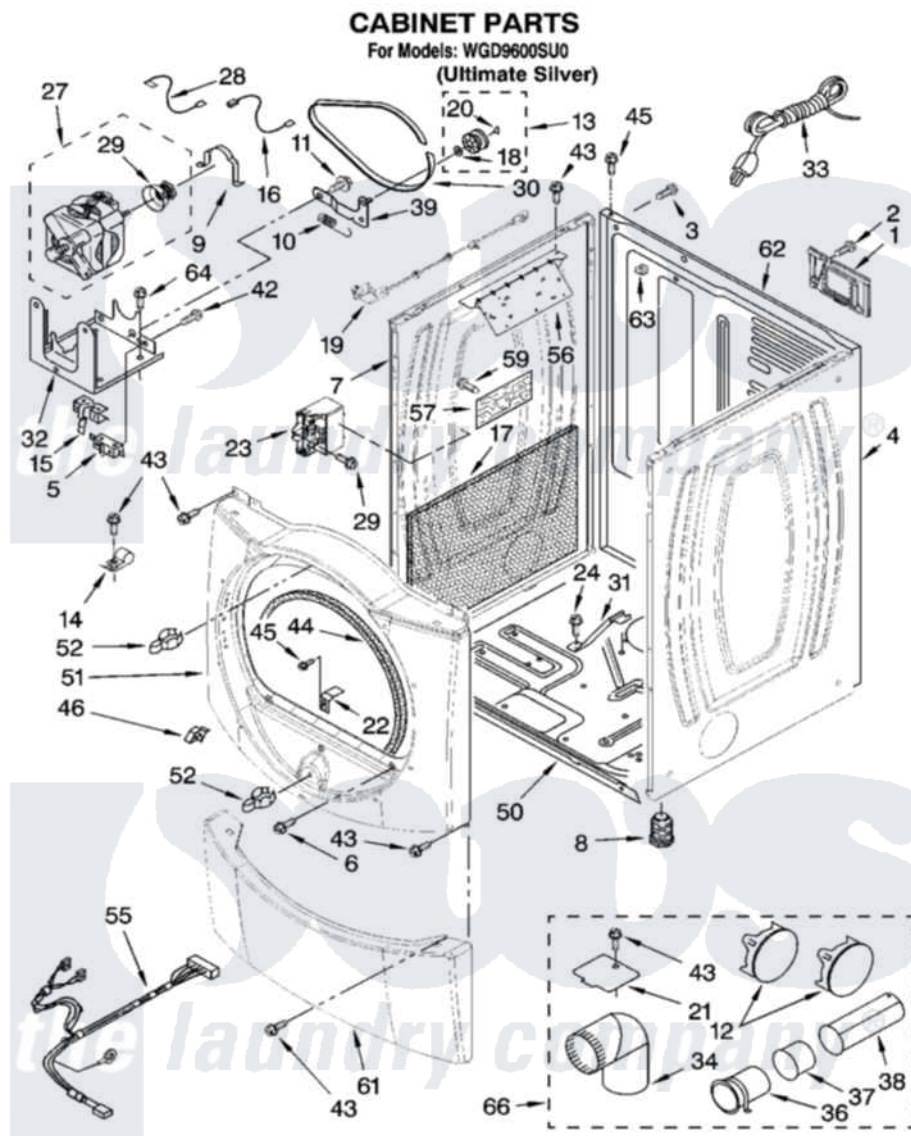

# Whirlpool WGD9600SU0 02 - CABINET PARTS

W10118307

3

Whirlpool [Residential Whirlpool WGD9600SU0 Dryer Parts](#) Parts Diagram 02 - CABINET PARTS

[Click on the part number to view part](#)

Item	Original Part Number	Replaced By	Status	Part Description
1	<a href="#">8317340</a>			Cover, Terminal Block
2	3390814	<a href="#">90767</a>		Screw, 8A X 3/8 HeX Washer Head Tapping
3	697776	<a href="#">4331106</a>		Screw, No.10-32 X 7/16
4	W10095480	<a href="#">W10117287</a>		Panel
5	3394881	<a href="#">279782</a>		Switch-Lid
6	3357011	<a href="#">308685</a>		Side Trim )
7	W10095440	<a href="#">W10117286</a>		Panel
8	3392100	<a href="#">49621</a>		Feet-Leveling
"	<a href="#">279810</a>			Foot-Optional
9	<a href="#">660658</a>			Clamp, Motor Mounting 343481 685441
10	<a href="#">3387374</a>			Spring, Idler
11	<a href="#">3389420</a>			Retainer-Idler 1/4-20 X 1/16
12	697750	<a href="#">W10470674</a>		Dryer Exhaust Kit
"	3388309	<a href="#">W10470674</a>		Dryer Exhaust Kit
"	<a href="#">3388311</a>			Plug, Multivent