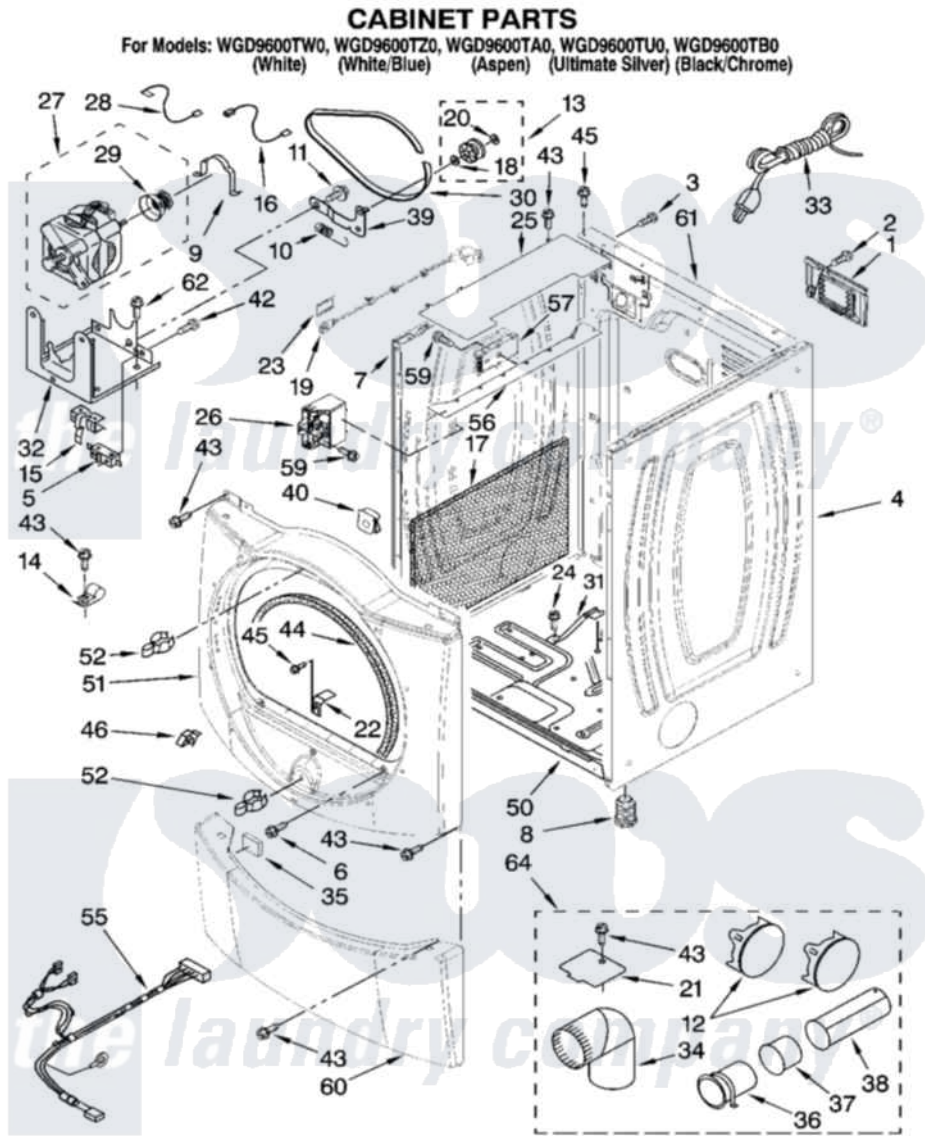

Whirlpool WGD9600TA0 02 - CABINET PARTS

W10149459

3

Whirlpool [Residential Whirlpool WGD9600TA0 Dryer Parts](#) Parts Diagram 02 - CABINET PARTS

[Click on the part number to view part](#)

Item	Original Part Number	Replaced By	Status	Part Description
1	8317340			Cover, Terminal Block
2	3390814	90767		Screw, 8A X 3/8 HeX Washer Head Tapping
3	8533974	4331106		Screw, No.10-32 X 7/16
4	W10139003	W10117273		Panel
"	W10139013	W10156774		Panel
"	W10139009	W10117287		Panel
"	W10139010	W10117283		Panel
"	W10095480	W10117287		Panel
5	3394881	279782		Switch-Lid
6	3357011	308685		Side Trim)
7	W10138989	W10117272		Panel
"	W10138999	W10156768		Panel
"	W10138995	W10117286		Panel
"	W10138996	W10117282		Panel
8	3392100	49621		Feet-Leveling
"	279810			Foot-Optional