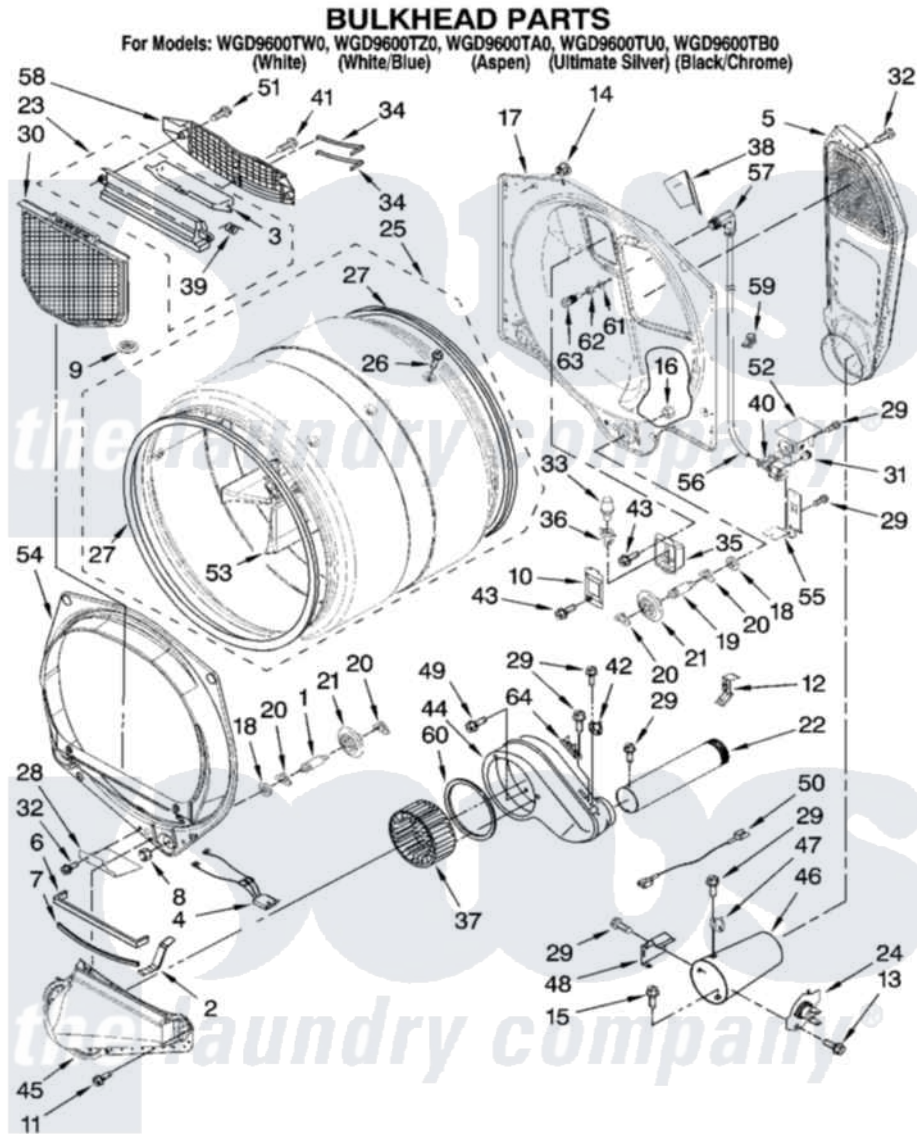

# Whirlpool WGD9600TA0 03 - BULKHEAD PARTS

W10149459

5

Whirlpool [Residential Whirlpool WGD9600TA0 Dryer Parts](#) Parts Diagram 03 - BULKHEAD PARTS  
Click on the part number to view part

Item	Original Part Number	Replaced By	Status	Part Description
1	8575324	<a href="#">W10359271</a>		Shaft, Drum Roller Threads
2	<a href="#">8066208</a>			Clip-Exhaust
3	3394984	<a href="#">8563758</a>		Door, Lint Screen
4	<a href="#">3406653</a>			Harness, Sensor
5	<a href="#">3394346</a>			Air Duct Assembly
6	<a href="#">697813</a>			Seal, Outlet Housing
7	697814	<a href="#">697813</a>		Seal, Outlet Housing
8	3934666	<a href="#">W10080210</a>		Nut, 3/8 X 16
9	<a href="#">W10128544</a>			Housing-Outlet
10	3402841	<a href="#">8532165</a>		Lens, Drum Light
11	359625	<a href="#">487240</a>		Screw, For Mtg. Service Capacitor
12	<a href="#">8572105</a>			Retainer, Toe Panel
13	8533971	<a href="#">90767</a>		Screw, 8A X 3/8 HeX Washer Head Tapping
14	<a href="#">8529007</a>			Plug, Rear Bulkhead
15	<a href="#">693995</a>			Screw, Hex Head