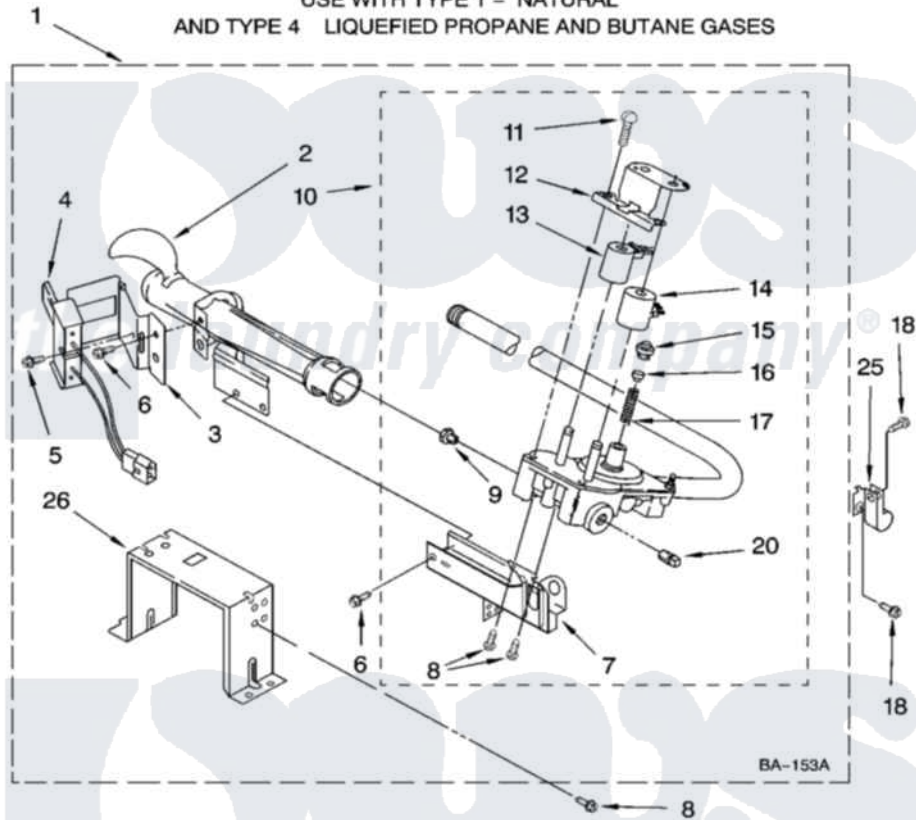

Whirlpool WGD9600TA0 04 - 8576353 BURNER ASSEMBLY

8576353 BURNER ASSEMBLY

For Models: WGD9600TW0, WGD9600TZ0, WGD9600TA0, WGD9600TU0, WGD9600TB0
(White) (White/Blue) (Aspen) (Ultimate Silver) (Black/Chrome)

USE WITH TYPE 1 - NATURAL
AND TYPE 4 LIQUEFIED PROPANE AND BUTANE GASES

W10149459

7

Whirlpool [Residential Whirlpool WGD9600TA0 Dryer Parts](#) Parts Diagram 04 - 8576353 BURNER ASSEMBLY
Click on the part number to view part

Item	Original Part Number	Replaced By	Status	Part Description
1	8576353	280119		Burner-Gas
2	688617	693140		Burner
3	694298			Bracket, Ignitor
4	686590	279311		Ignitor
5	3393909			Screw, 8-32 X 7/8
6	343641	681414		Screw, 10AB X 1/2
7	3389871		Not Available	Base, Burner
8	3387057			Screw, 10-16 X 1/2 Orifice, Burner
9	15418			Orifice, Burner Type 1
"	15422		Not Available	ORIFICE, BURNER (TYPE 4) (BUTANE)
"	234867	229742		Orifice, Burner
10	W10118347	W10293912		Valve-Gas
11	694421			Screw, Bracket Mounting
12	694538			Bracket, Shunt
13	694540			Coil, 60 Hz