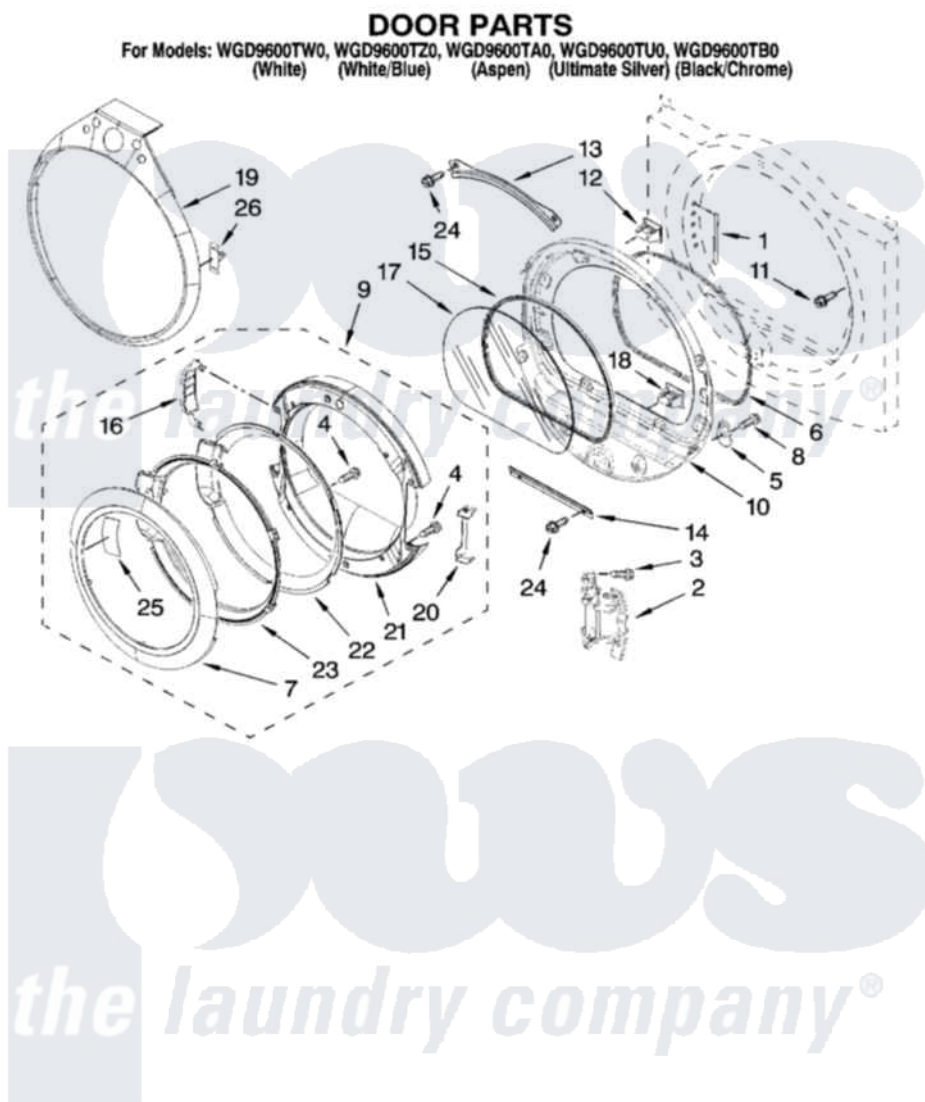

Whirlpool WGD9600TA0 05 - DOOR PARTS, OPTIONAL PARTS (NOT INCLUDED)

W10149459

9

Whirlpool [Residential Whirlpool WGD9600TA0 Dryer Parts](#) Parts Diagram 05 - DOOR PARTS, OPTIONAL PARTS (NOT INCLUDED)

[Click on the part number to view part](#)

Item	Original Part Number	Replaced By	Status	Part Description
1	W10085210			Label-Hinge Hole Cover Front Panel
"	W10085230			Label, Hinge Hole Cover
2	W10139920			Door Hinge Assembly
3	W10017850	280203		Screw-Kit
4	9742177			Screw, 8-18 X .625
5	W10048910			Screw-Plug
6	W10139457			Seal-Door Handle, Ring Door
7	W10048070	8579502		Handle, Door
"	W10048010	8579496		HAndle, Ring And Pad Assembly
8	3393008	308685		Side Trim)
9	8579520	W10180115		Door Assembly
10	8578229			Door Assembly
11	355515			Screw, 8-18 X 11/16