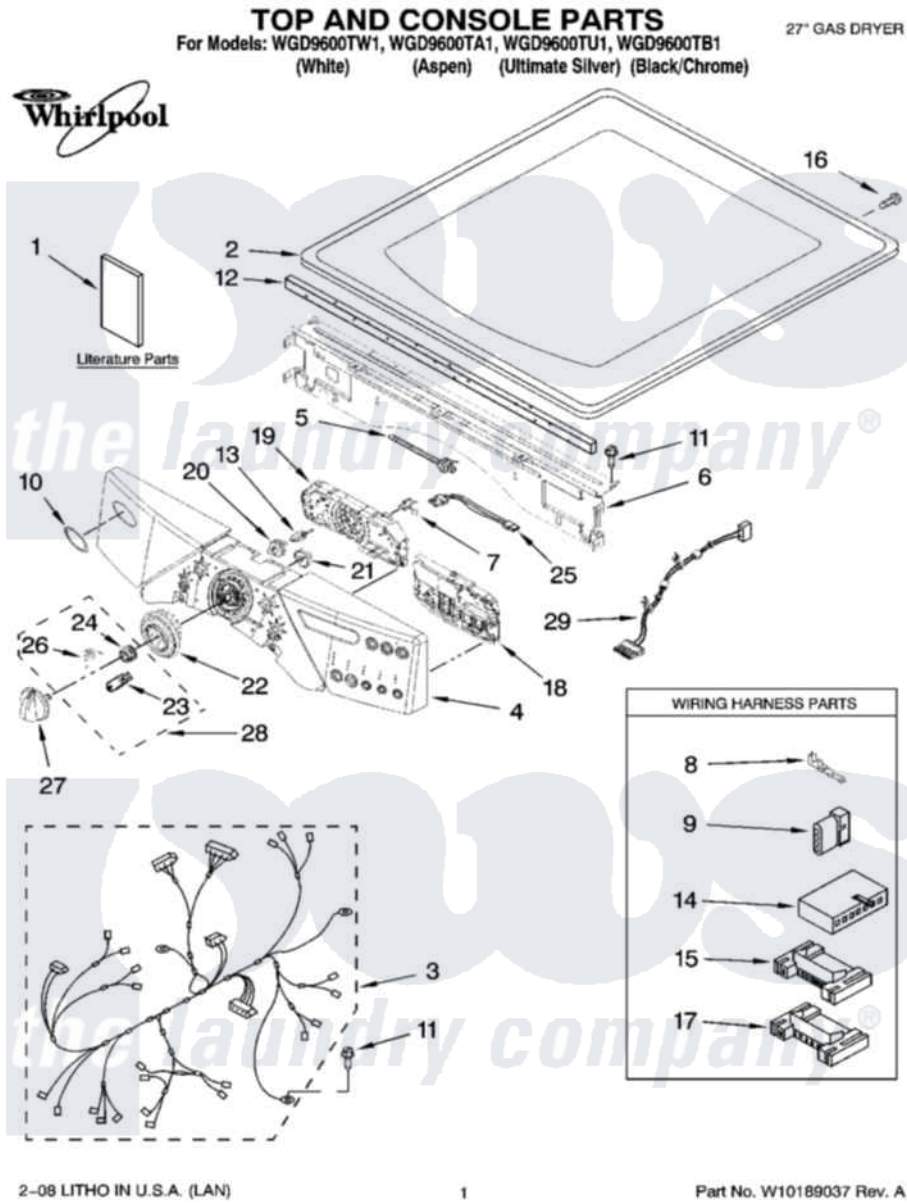

# Whirlpool WGD9600TA1 01 - TOP AND CONSOLE PARTS

Whirlpool [Residential Whirlpool WGD9600TA1 Dryer Parts](#) Parts Diagram 01 - TOP AND CONSOLE PARTS  
 Click on the part number to view part

Item	Original Part Number	Replaced By	Status	Part Description
1	W10136970		Not Available	Use & Care Guide
"	W10177462		Not Available	Tech Sheet
"	W10139791		Not Available	Guide, Quick Start
"	W10139322		Not Available	TIP SHEET DRYER STEAM
2	8519251	<a href="#">W10117263</a>		Top
"	<a href="#">W10140290</a>			Top
"	<a href="#">W10114785</a>			Top
"	8579997	<a href="#">W10192490</a>		Top
3	<a href="#">W10111015</a>			Harness, Main
4	<a href="#">W10153650</a>			Panel, Console
"	<a href="#">W10153655</a>			Panel, Console
"	W10153654		Not Available	Panel, Console (Includes Illus: 20,21,22,27,28 & 29) (Ultimate Silver)
"	<a href="#">W10153652</a>			Panel, Console
5	<a href="#">3391018</a>			Tie Cable
6	W10006840	<a href="#">W10215656</a>		Bracket, Console