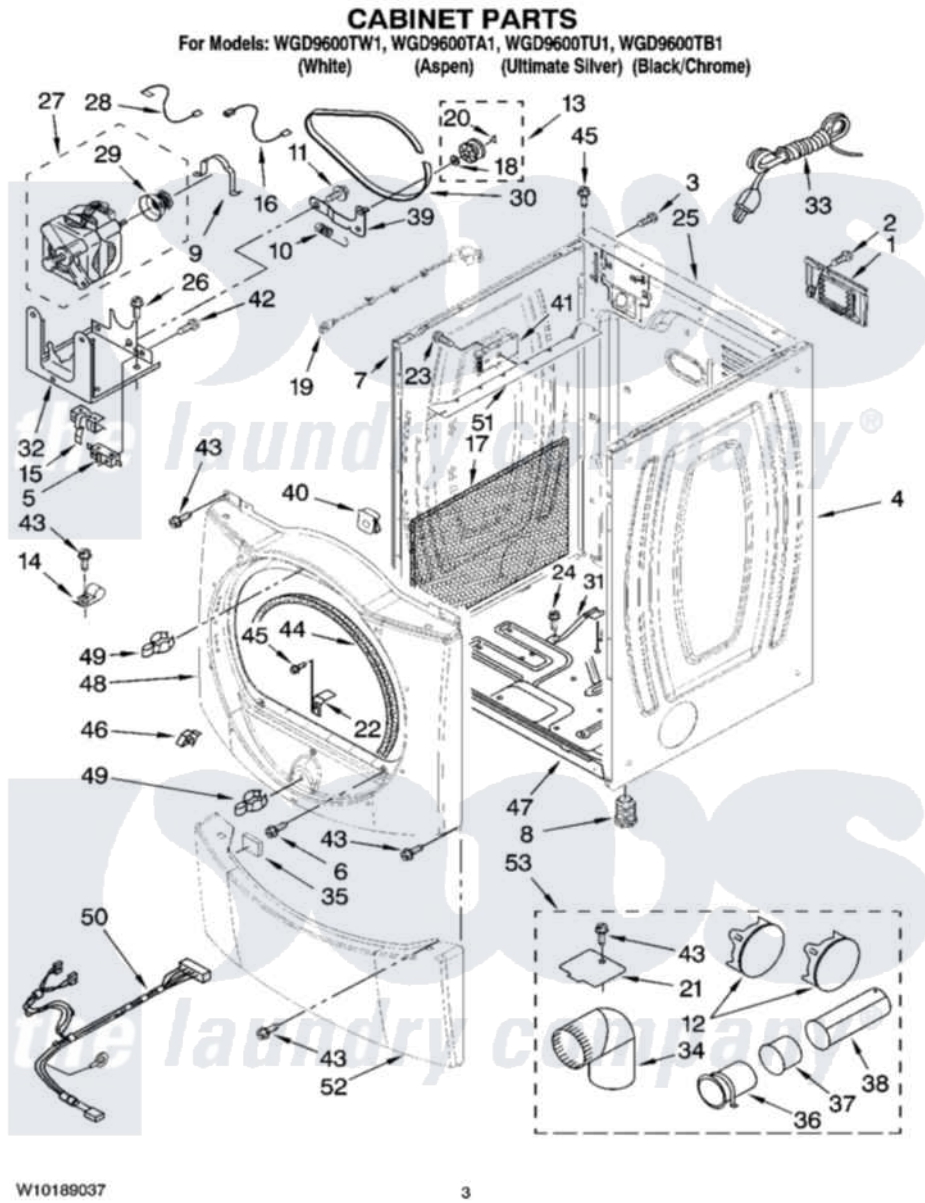

Whirlpool WGD9600TA1 02 - CABINET PARTS

Whirlpool [Residential Whirlpool WGD9600TA1 Dryer Parts](#) Parts Diagram 02 - CABINET PARTS
 Click on the part number to view part

Item	Original Part Number	Replaced By	Status	Part Description
1	8317340			Cover, Terminal Block
2	3390814	90767		Screw, 8A X 3/8 HeX Washer Head Tapping
3	8533974	4331106		Screw, No.10-32 X 7/16
4	W10139003	W10117273		Panel
"	W10139013	W10156774		Panel
"	W10139009	W10117287		Panel
"	W10139010	W10117283		Panel
5	3394881	279782		Switch-Lid
6	3357011	308685		Side Trim)
7	W10138989	W10117272		Panel
"	W10138999	W10156768		Panel
"	W10138995	W10117286		Panel
"	W10138996	W10117282		Panel
8	3392100	49621		Feet-Leveling
"	279810			Foot-Optional
				Clamp, Motor Mounting