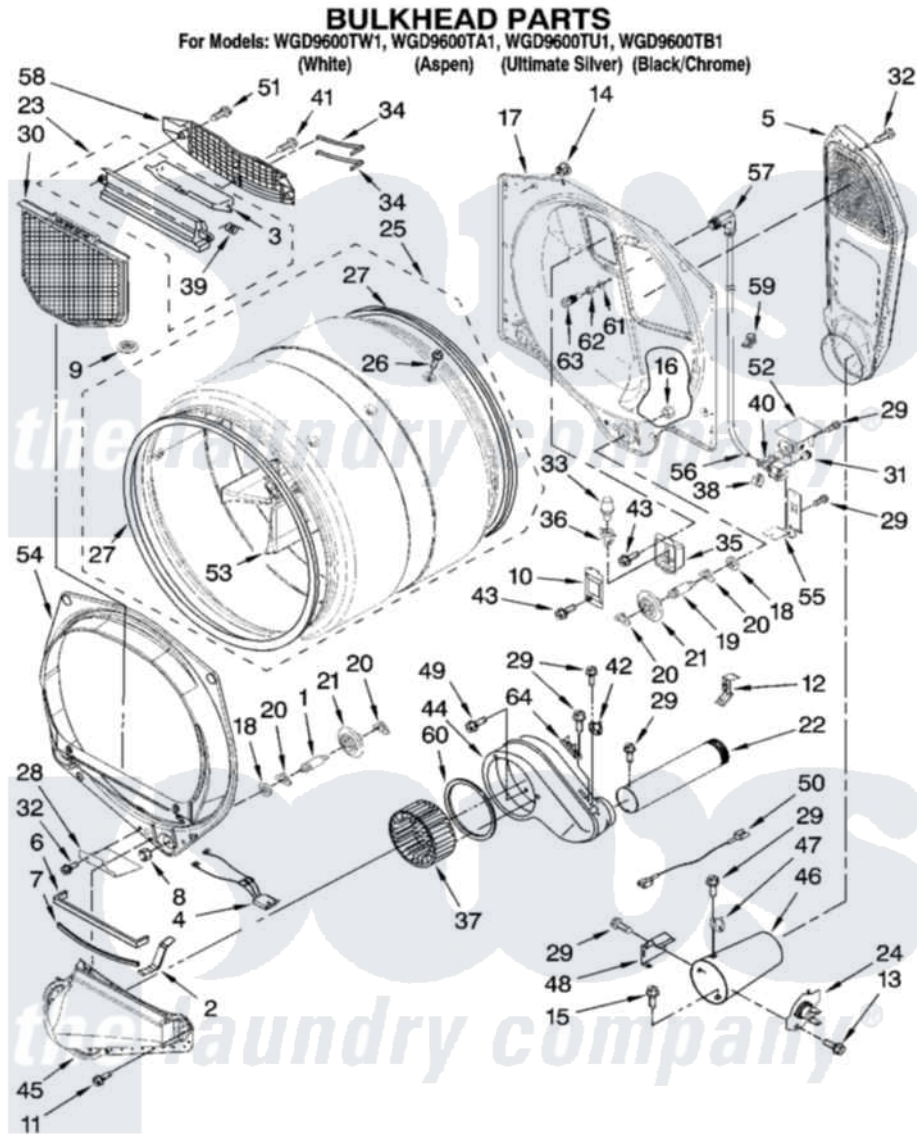

Whirlpool WGD9600TA1 03 - BULKHEAD PARTS

W10189037

5

Whirlpool [Residential Whirlpool WGD9600TA1 Dryer Parts](#) Parts Diagram 03 - BULKHEAD PARTS
Click on the part number to view part

Item	Original Part Number	Replaced By	Status	Part Description
1	8575324	W10359271		Shaft, Drum Roller Threads
2	8066208			Clip-Exhaust
3	3394984	8563758		Door, Lint Screen
4	3406653			Harness, Sensor
5	3394346			Air Duct Assembly
6	697813			Seal, Outlet Housing
7	697814	697813		Seal, Outlet Housing
8	3934666	W10080210		Nut, 3/8 X 16
9	W10128544			Housing-Outlet
10	3402841	8532165		Lens, Drum Light
11	359625	487240		Screw, For Mtg. Service Capacitor
12	8572105			Retainer, Toe Panel
13	8533971	90767		Screw, 8A X 3/8 HeX Washer Head Tapping
14	8529007			Plug, Rear Bulkhead
15	693995			Screw, Hex Head