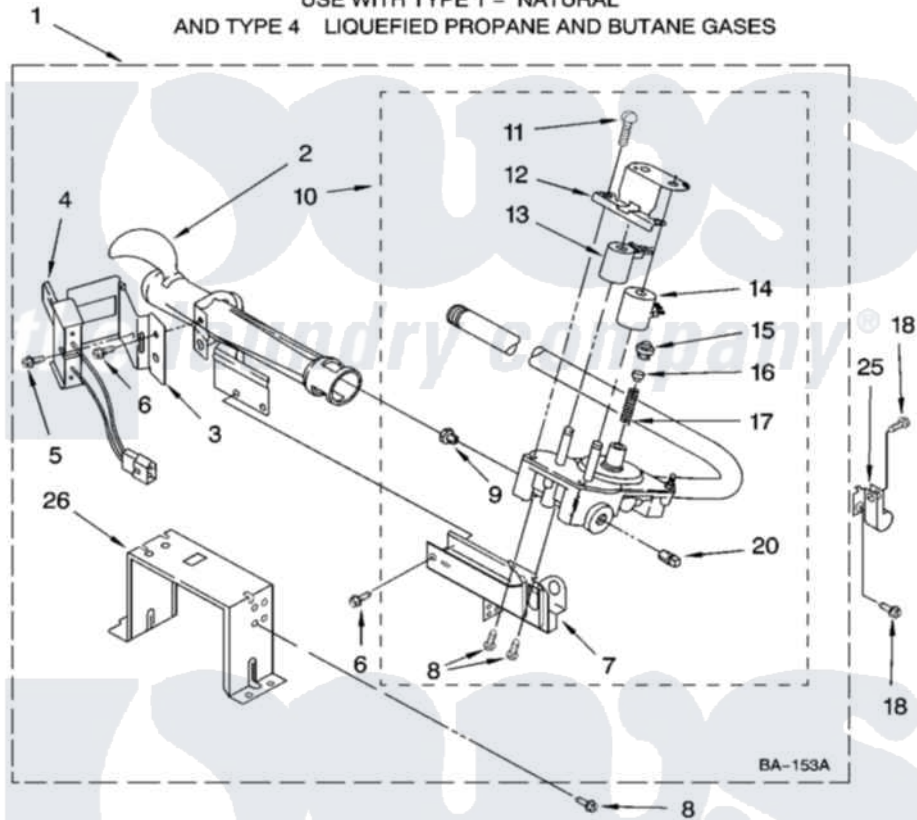

Whirlpool WGD9600TA1 04 - 8576353 BURNER ASSEMBLY

8576353 BURNER ASSEMBLY
 For Models: WGD9600TW1, WGD9600TA1, WGD9600TU1, WGD9600TB1
 (White) (Aspen) (Ultimate Silver) (Black/Chrome)

USE WITH TYPE 1 - NATURAL
 AND TYPE 4 LIQUEFIED PROPANE AND BUTANE GASES

W10189037

7

Whirlpool Residential Whirlpool WGD9600TA1 Dryer Parts Parts Diagram 04 - 8576353 BURNER ASSEMBLY
 Click on the part number to view part

Item	Original Part Number	Replaced By	Status	Part Description
1	8576353	280119		Burner-Gas
2	688617	693140		Burner
3	694298			Bracket, Ignitor
4	686590	279311		Ignitor
5	3393909			Screw, 8-32 X 7/8
6	343641	681414		Screw, 10AB X 1/2
7	3389871		Not Available	Base, Burner
8	3387057			Screw, 10-16 X 1/2 Orifice, Burner
9	15418			Orifice, Burner Type 1
"	15422		Not Available	ORIFICE, BURNER (TYPE 4) (BUTANE)
"	234867	229742		Orifice, Burner
10	W10118347	W10293912		Valve-Gas
11	694421			Screw, Bracket Mounting
12	694538			Bracket, Shunt
13	694540			Coil, 60 Hz