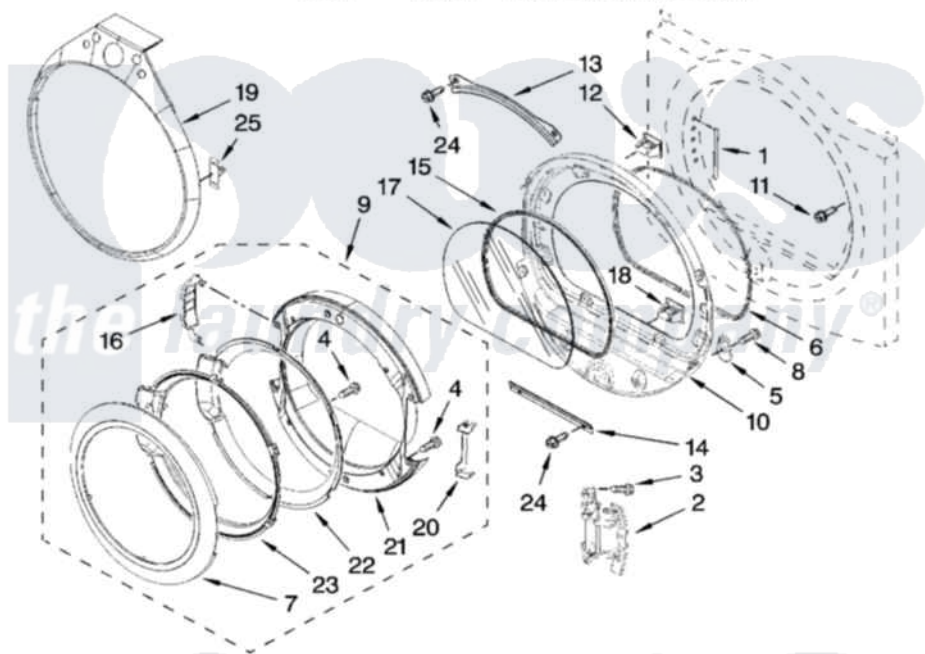

Whirlpool WGD9600TA1 05 - DOOR PARTS, OPTIONAL PARTS (NOT INCLUDED)

DOOR PARTS

For Models: WGD9600TW1, WGD9600TA1, WGD9600TU1, WGD9600TB1
 (White) (Aspen) (Ultimate Silver) (Black/Chrome)

W10189037

9

Whirlpool [Residential Whirlpool WGD9600TA1 Dryer Parts](#) Parts Diagram 05 - DOOR PARTS, OPTIONAL PARTS (NOT INCLUDED)

[Click on the part number to view part](#)

Item	Original Part Number	Replaced By	Status	Part Description
1	W10085210			Label-Hinge Hole Cover Front Panel
"	W10085230			Label, Hinge Hole Cover
2	W10139920			Door Hinge Assembly
3	W10159996			Screw, 10-24 X 25/64
4	9742177			Screw, 8-18 X .625
5	W10048910			Screw-Plug
6	W10139457			Seal-Door Handle, Ring Door
7	8579502			Handle, Door
"	8579503			HAndle-Ring And Pad Assembly
8	3400224			Screw, 1/4-20 X 3/8
9	W10180115			Door Assembly
10	8578229			Door Assembly
11	355515			Screw, 8-18 X 11/16