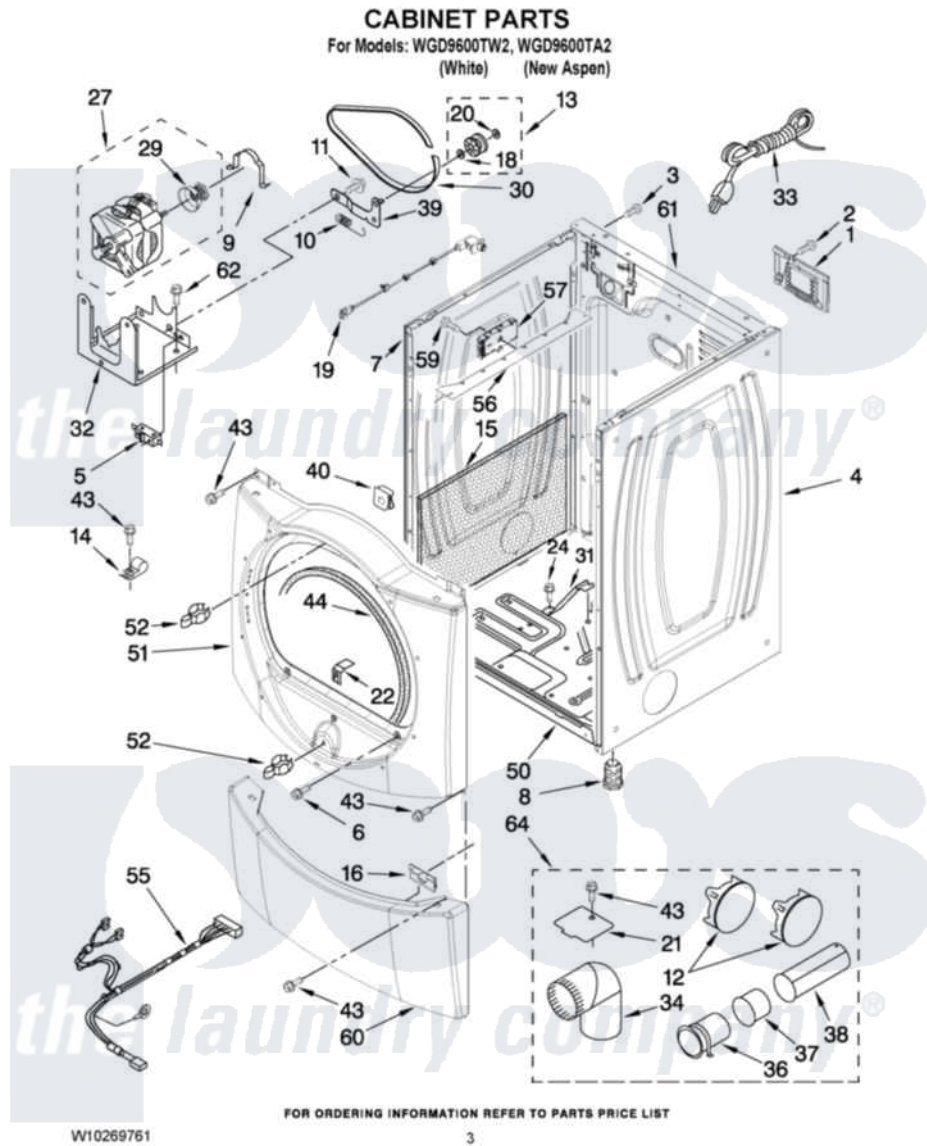

# Whirlpool WGD9600TA2 02 - CABINET PARTS

Whirlpool Residential Whirlpool WGD9600TA2 Dryer Parts Parts Diagram 02 - CABINET PARTS  
Click on the part number to view part

Item	Original Part Number	Replaced By	Status	Part Description
1	<a href="#">8317340</a>			Cover, Terminal Block
2	3390814	<a href="#">90767</a>		Screw, 8A X 3/8 HeX Washer Head Tapping
3	8533974	<a href="#">4331106</a>		Screw, No.10-32 X 7/16
4	<a href="#">W10192446</a>			Panel, Side
"	<a href="#">W10192454</a>			Panel, Side
5	W10246525	<a href="#">W10314253</a>		Switch, Assembly Broken Belt
6	3357011	<a href="#">308685</a>		Side Trim )
7	<a href="#">W10192435</a>			Panel, Side
"	<a href="#">W10192443</a>			Panel, Side
8	3392100	<a href="#">49621</a>		Feet-Leveling
"	<a href="#">279810</a>			Foot-Optional
9	<a href="#">W10121316</a>			Plug, Multivolt
10	<a href="#">3387374</a>			Spring, Idler
11	<a href="#">3389420</a>			Retainer-Idler 1/4-20 X 1/16
12	<a href="#">49252</a>			Plug, Multivolt
"	<a href="#">W10136987</a>			Plug, Multivolt