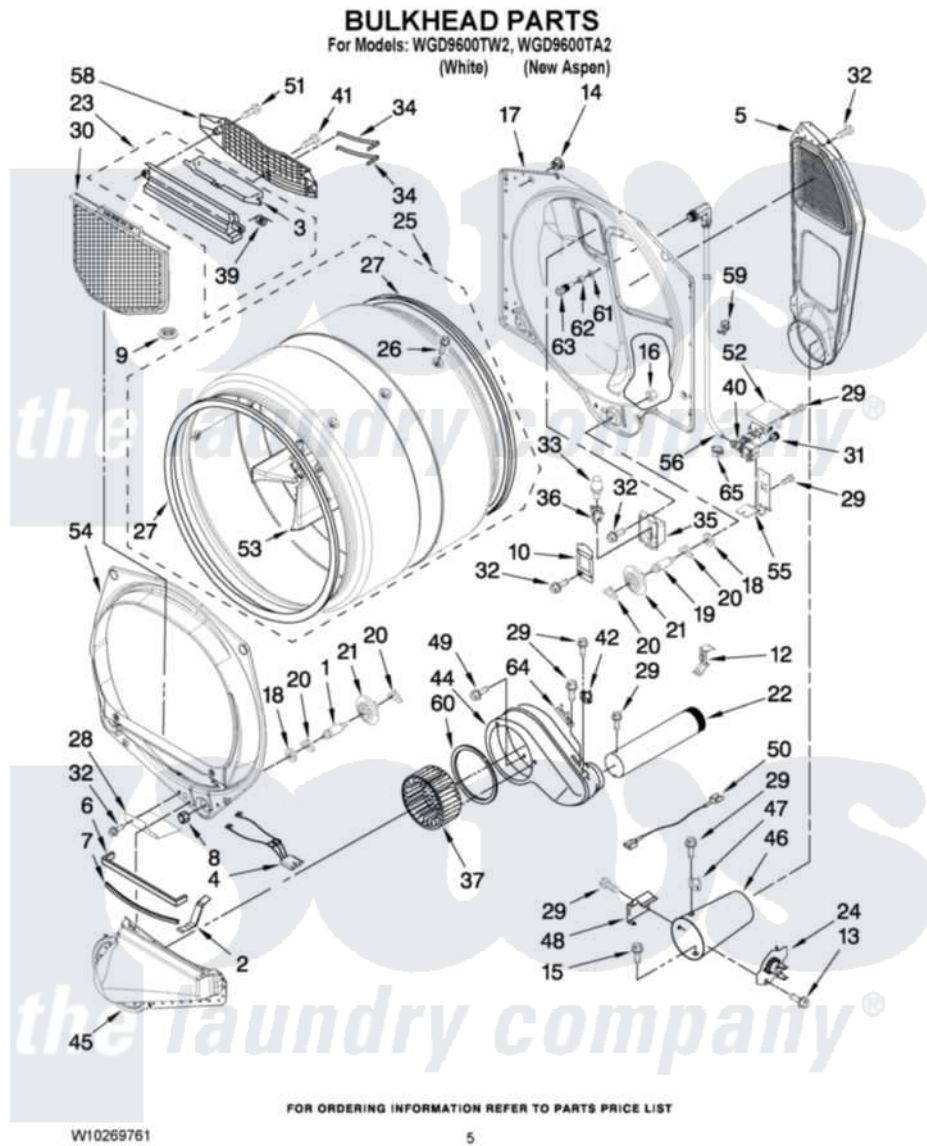

# Whirlpool WGD9600TA2 03 - BULKHEAD PARTS

Whirlpool Residential Whirlpool WGD9600TA2 Dryer Parts Parts Diagram 03 - BULKHEAD PARTS  
Click on the part number to view part

Item	Original Part Number	Replaced By	Status	Part Description
1	8575324	<a href="#">W10359271</a>		Shaft, Drum Roller Threads
2	<a href="#">8066208</a>			Clip-Exhaust
3	3394984	<a href="#">8563758</a>		Door, Lint Screen
4	<a href="#">3406653</a>			Harness, Sensor
5	<a href="#">3394346</a>			Air Duct Assembly
6	<a href="#">697813</a>			Seal, Outlet Housing
7	697814	<a href="#">697813</a>		Seal, Outlet Housing
8	3934666	<a href="#">W10080210</a>		Nut, 3/8 X 16
9	<a href="#">W10128544</a>			Housing-Outlet
10	3402841	<a href="#">8532165</a>		Lens, Drum Light
12	<a href="#">8572105</a>			Retainer, Toe Panel
13	8533971	<a href="#">90767</a>		Screw, 8A X 3/8 HeX Washer Head Tapping
14	<a href="#">8529007</a>			Plug, Rear Bulkhead
15	<a href="#">693995</a>			Screw, Hex Head
16	W10001120	<a href="#">W10080190</a>		Nut, 3/8-16
17	<a href="#">W10124071</a>			Bulkhead, Rear