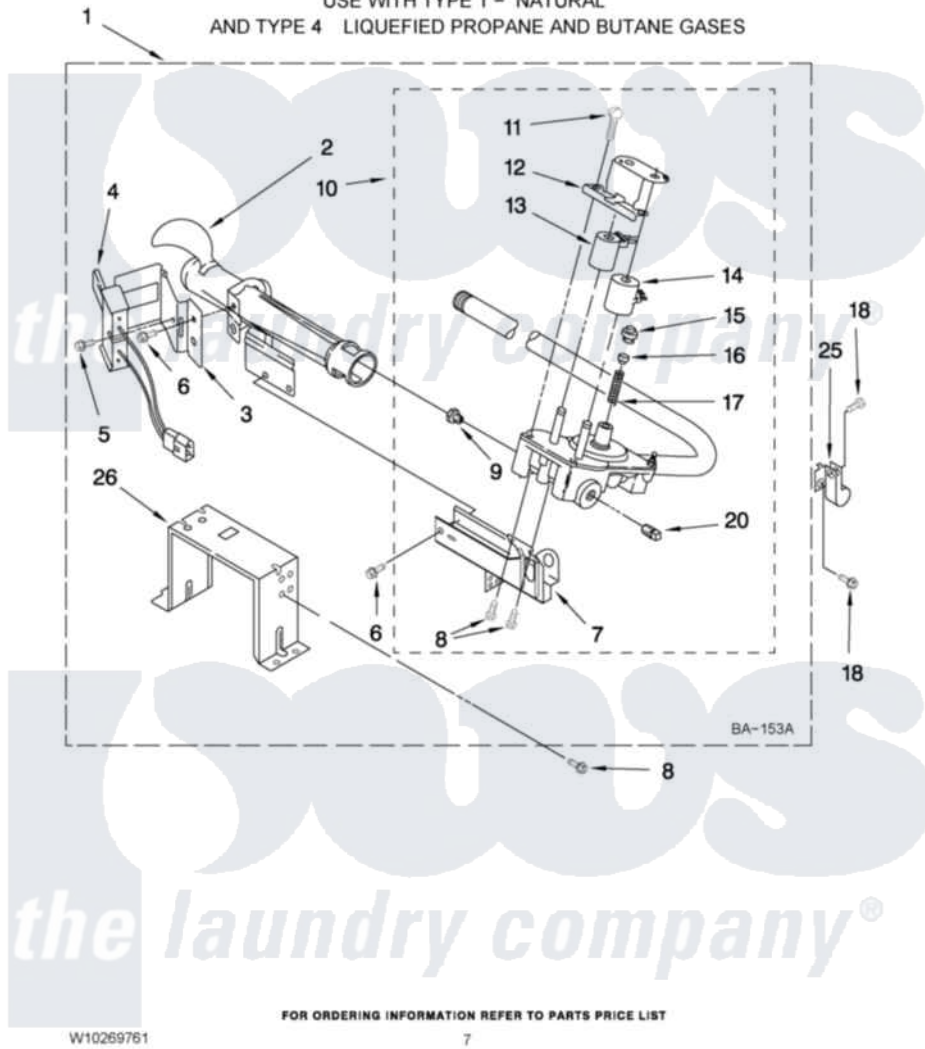

Whirlpool WGD9600TA2 04 - 8576353 BURNER ASSEMBLY

8576353 BURNER ASSEMBLY

For Models: WGD9600TW2, WGD9600TA2
(White) (New Aspen)

USE WITH TYPE 1 - NATURAL
AND TYPE 4 LIQUEFIED PROPANE AND BUTANE GASES

FOR ORDERING INFORMATION REFER TO PARTS PRICE LIST

W10269761

7

Whirlpool Residential Whirlpool WGD9600TA2 Dryer Parts Parts Diagram 04 - 8576353 BURNER ASSEMBLY
Click on the part number to view part

Item	Original Part Number	Replaced By	Status	Part Description
1	8576353	280119		Burner-Gas
2	688617	693140		Burner
3	694298			Bracket, Ignitor
4	686590	279311		Ignitor
5	3393909			Screw, 8-32 X 7/8
6	343641	681414		Screw, 10AB X 1/2
7	3389871		Not Available	Base, Burner
8	3387057			Screw, 10-16 X 1/2 Orifice, Burner
9	15418			Orifice, Burner Type 1
"	15422		Not Available	ORIFICE, BURNER (TYPE 4) (BUTANE)
"	234867	229742		Orifice, Burner
10	W10118347	W10293912		Valve-Gas
11	694421			Screw, Bracket Mounting
12	694538			Bracket, Shunt
13	694540			Coil, 60 Hz