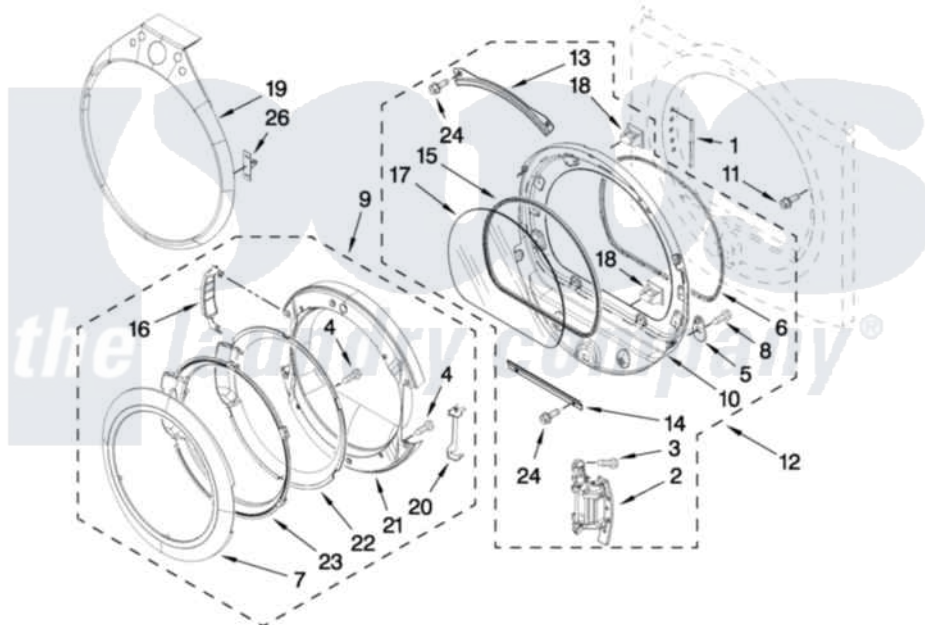

Whirlpool WGD9600TA2 05 - DOOR PARTS

DOOR PARTS

For Models: WGD9600TW2, WGD9600TA2
(White) (New Aspen)

W10269761

FOR ORDERING INFORMATION REFER TO PARTS PRICE LIST

9

Whirlpool [Residential Whirlpool WGD9600TA2 Dryer Parts](#) Parts Diagram 05 - DOOR PARTS
Click on the part number to view part

| Item | Original Part Number | Replaced By | Status | Part Description |
|------|---------------------------|-------------|--------|------------------------------------|
| 1 | W10085210 | | | Label-Hinge Hole Cover Front Panel |
| " | W10085230 | | | Label, Hinge Hole Cover |
| 2 | W10139920 | | | Door Hinge Assembly |
| 3 | W10159996 | | | Screw, 10-24 X 25/64 |
| 4 | 9742177 | | | Screw, 8-18 X .625 |
| 5 | W10048910 | | | Screw-Plug |
| 6 | W10139457 | | | Seal-Door Handle, Ring Door |
| 7 | 8579502 | | | Handle, Door |
| 8 | 3400224 | | | Screw, 1/4-20 X 3/8 |
| 9 | W10180115 | | | Door Assembly |
| 10 | 8578229 | | | Door Assembly |
| 11 | 355515 | | | Screw, 8-18 X 11/16 |
| 12 | 8577819 | | | Door Assembly |
| 13 | 8519356 | | | Retainer-Window |
| 14 | 8519354 | | | Retainer-Window |
| 15 | 8579662 | | | Gasket, Window |

| | | | |
|----|---------------------------|--------------------------|-------------------------------------|
| 16 | W10180119 | | Cover-Hinge, Stationary Cover Hinge |
| 17 | 8566254 | | Glass-Window |
| 18 | 690081 | 279570 | Latch |
| 19 | W10180500 | | Tear-Drop Trim And Clip Assembly |
| " | W10180504 | | Tear-Drop Trim And Clip Assembly |
| 20 | W10180120 | | Shield, Door |
| 21 | W10180118 | | Door, Intermediate |
| 22 | W10180117 | | Door Mask |
| 23 | 8578155 | | Door Screen |
| 24 | 3393258 | 3373329D | Screw |
| 26 | W10129065 | | Trim-Clip Metal |