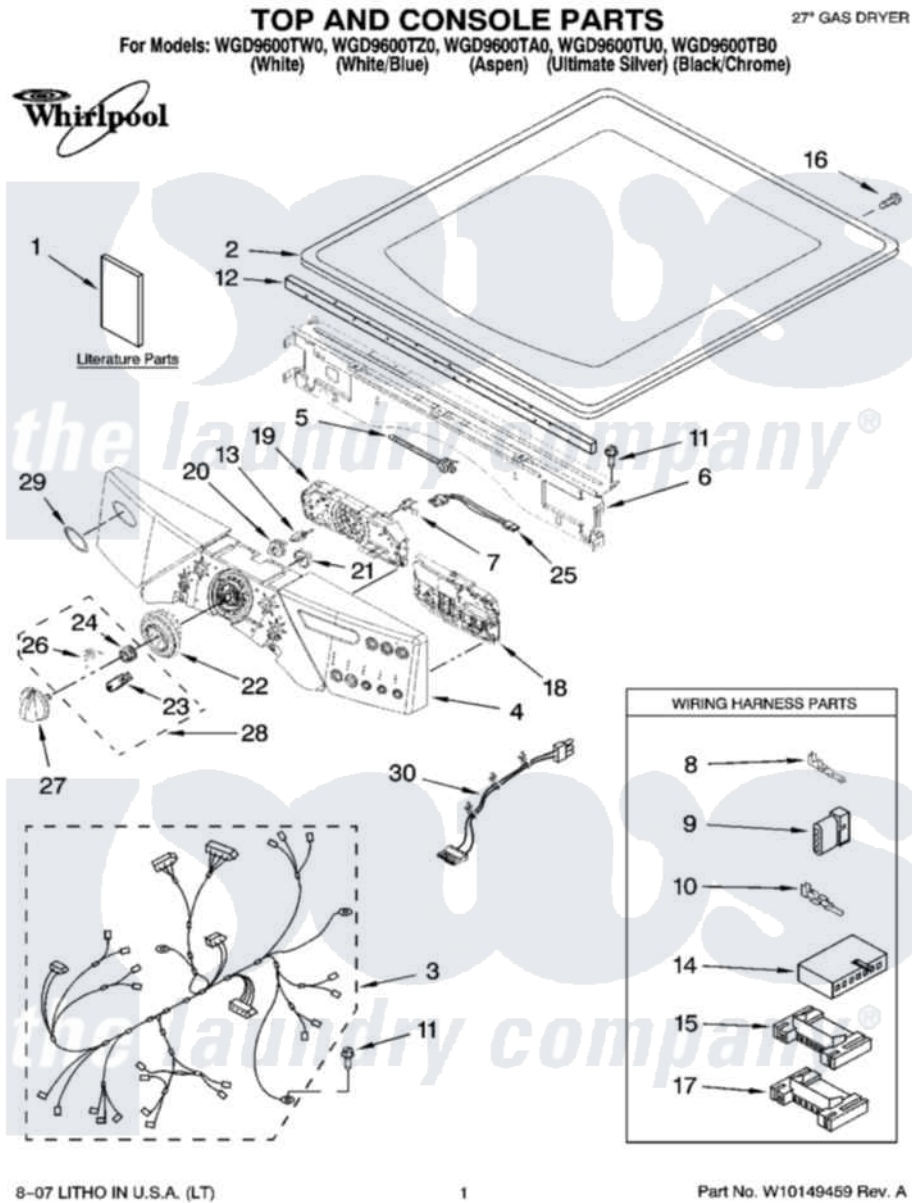

Whirlpool WGD9600TB0 01 - TOP AND CONSOLE PARTS

Whirlpool [Residential Whirlpool WGD9600TB0 Dryer Parts](#) Parts Diagram 01 - TOP AND CONSOLE PARTS
 Click on the part number to view part

Item	Original Part Number	Replaced By	Status	Part Description
1	W10136970		Not Available	Use & Care Guide
"	W10143265		Not Available	Tech Sheet
"	W10139791		Not Available	Guide, Quick Start
"	W10139322		Not Available	TIP SHEET DRYER STEAM
2	8519251	W10117263		Top
"	W10140290			Top
"	W10114785			Top
"	8579997	W10192490		Top
3	W10110989			Harness, Main
4	W10153650			Panel, Console
"	W10153653			Panel, Console
"	W10153655			Panel, Console
"	W10153654		Not Available	Panel, Console (Includes Illus: 20,21,22,27,28 & 29) (Ultimate Silver)
"	W10153652			Panel, Console
5	3391018			Tie Cable

6	W10006840	W10215656	Bracket, Console
7	W10112268		Clip-Harness
8	94614		Terminal
9	3936144		Do-It-Yourself Repair Manuals
10	94613	596797	Terminal
11	3390647	488729	Screw
12	W10112267		Foam-Seal Control Bracket
13	W10030070	W10012480	Kit
14	3936150		Connector, 7-Circuit
15	3395683		Receptacle, Multi-Terminal
16	8281225		Screw, 8-18 X 1/2
17	2203186		Connector, 5-Circuit
18	W10110659	W10294708	Kit
19	W10110658		User Interface
20	W10012430		Encoder, Wheel Kit.
21	W10012440		Retainer-Snap
22	W10012410		Knob, Light Ring
23	W10012810	280230	Encoder, Wheel Kit.
24	W10012460	280230	Encoder, Wheel Kit.
25	W10095960		Harness, Communication
26	W10012820	280230	Encoder, Wheel Kit.
27	W10116702		Knob, Control
"	W10116706		Knob, Control
"	W10153663		Knob, Control
"	W10116704		Knob, Control
"	W10116705		Knob, Control
28	280230		Encoder, Wheel Kit.
29	W10117943	8303811	Badge, Assembly
30	W10110976		Cube, Cable