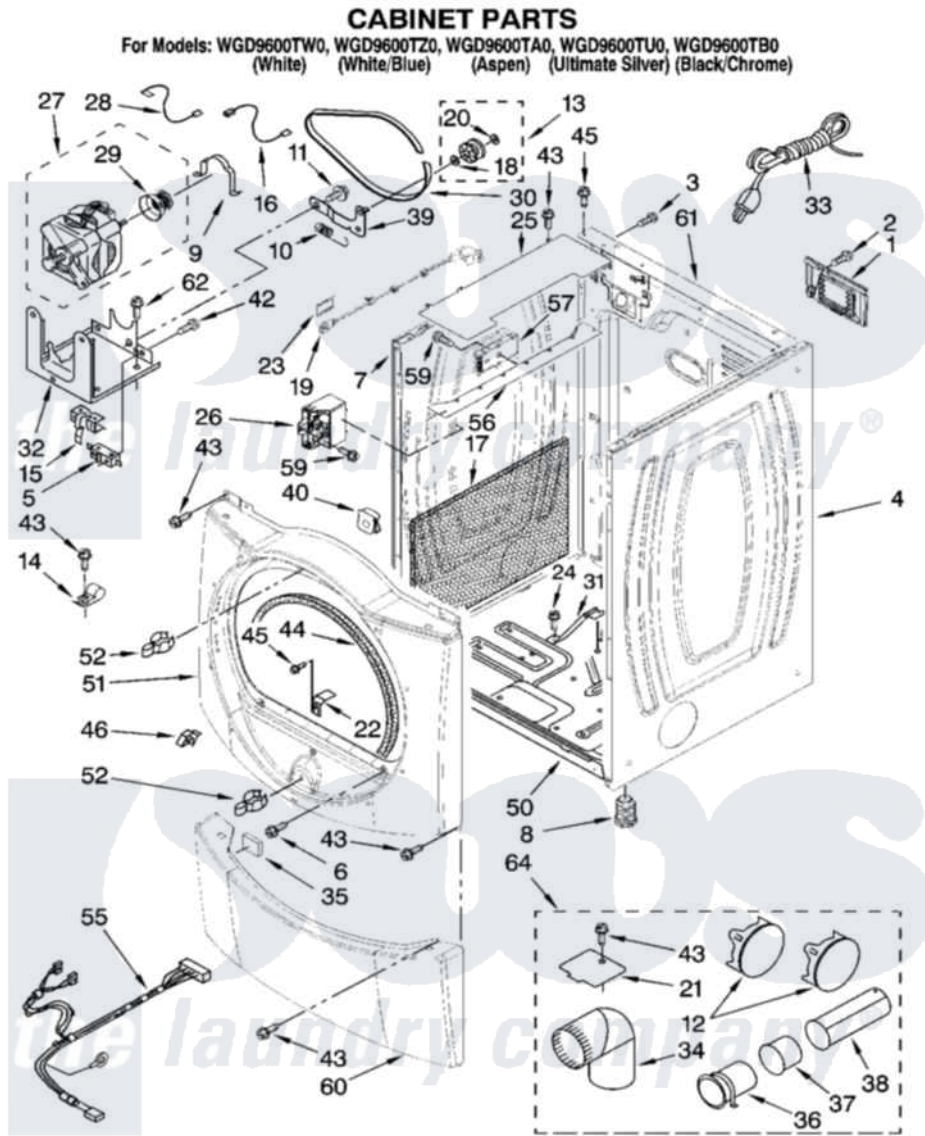

# Whirlpool WGD9600TB0 02 - CABINET PARTS

W10149459

3

Whirlpool [Residential Whirlpool WGD9600TB0 Dryer Parts](#) Parts Diagram 02 - CABINET PARTS

[Click on the part number to view part](#)

Item	Original Part Number	Replaced By	Status	Part Description
1	<a href="#">8317340</a>			Cover, Terminal Block
2	3390814	<a href="#">90767</a>		Screw, 8A X 3/8 HeX Washer Head Tapping
3	8533974	<a href="#">4331106</a>		Screw, No.10-32 X 7/16
4	W10139003	<a href="#">W10117273</a>		Panel
"	W10139013	<a href="#">W10156774</a>		Panel
"	W10139009	<a href="#">W10117287</a>		Panel
"	W10139010	<a href="#">W10117283</a>		Panel
"	W10095480	<a href="#">W10117287</a>		Panel
5	3394881	<a href="#">279782</a>		Switch-Lid
6	3357011	<a href="#">308685</a>		Side Trim )
7	W10138989	<a href="#">W10117272</a>		Panel
"	W10138999	<a href="#">W10156768</a>		Panel
"	W10138995	<a href="#">W10117286</a>		Panel
"	W10138996	<a href="#">W10117282</a>		Panel
8	3392100	<a href="#">49621</a>		Feet-Leveling
"	<a href="#">279810</a>			Foot-Optional