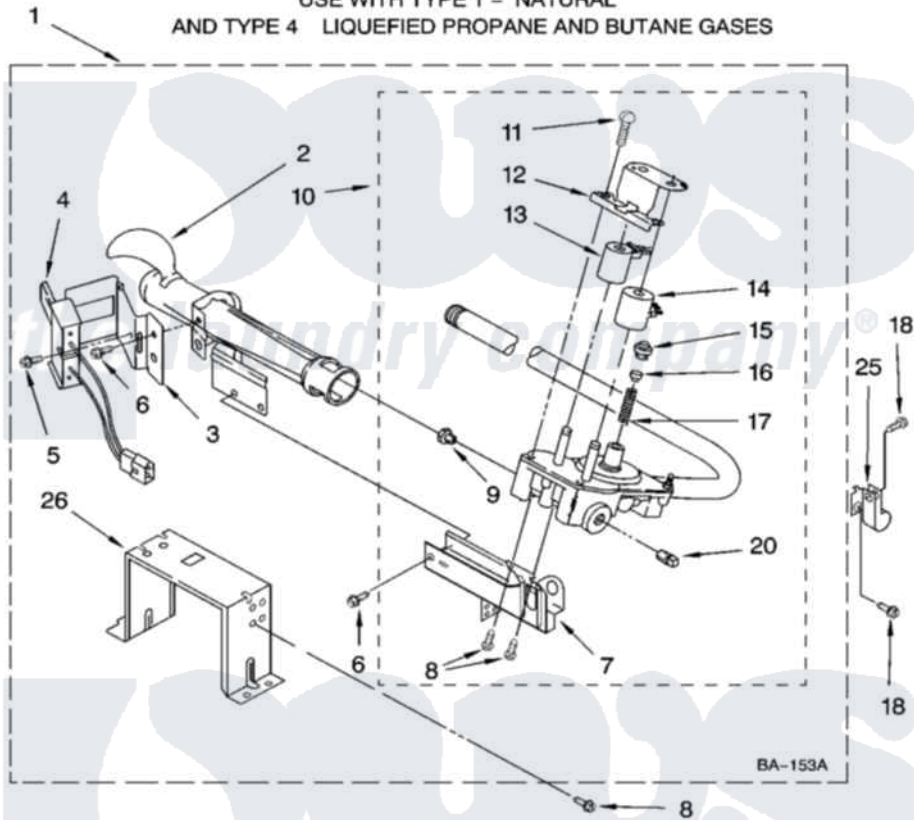

Whirlpool WGD9600TB0 04 - 8576353 BURNER ASSEMBLY

8576353 BURNER ASSEMBLY

For Models: WGD9600TW0, WGD9600TZ0, WGD9600TA0, WGD9600TU0, WGD9600TB0
(White) (White/Blue) (Aspen) (Ultimate Silver) (Black/Chrome)

USE WITH TYPE 1 - NATURAL
AND TYPE 4 LIQUEFIED PROPANE AND BUTANE GASES

W10149459

7

Whirlpool [Residential Whirlpool WGD9600TB0 Dryer Parts](#) Parts Diagram 04 - 8576353 BURNER ASSEMBLY
Click on the part number to view part

Item	Original Part Number	Replaced By	Status	Part Description
1	8576353	280119		Burner-Gas
2	688617	693140		Burner
3	694298			Bracket, Ignitor
4	686590	279311		Ignitor
5	3393909			Screw, 8-32 X 7/8
6	343641	681414		Screw, 10AB X 1/2
7	3389871		Not Available	Base, Burner
8	3387057			Screw, 10-16 X 1/2 Orifice, Burner
9	15418			Orifice, Burner Type 1
"	15422		Not Available	ORIFICE, BURNER (TYPE 4) (BUTANE)
"	234867	229742		Orifice, Burner
10	W10118347	W10293912		Valve-Gas
11	694421			Screw, Bracket Mounting
12	694538			Bracket, Shunt
13	694540			Coil, 60 Hz