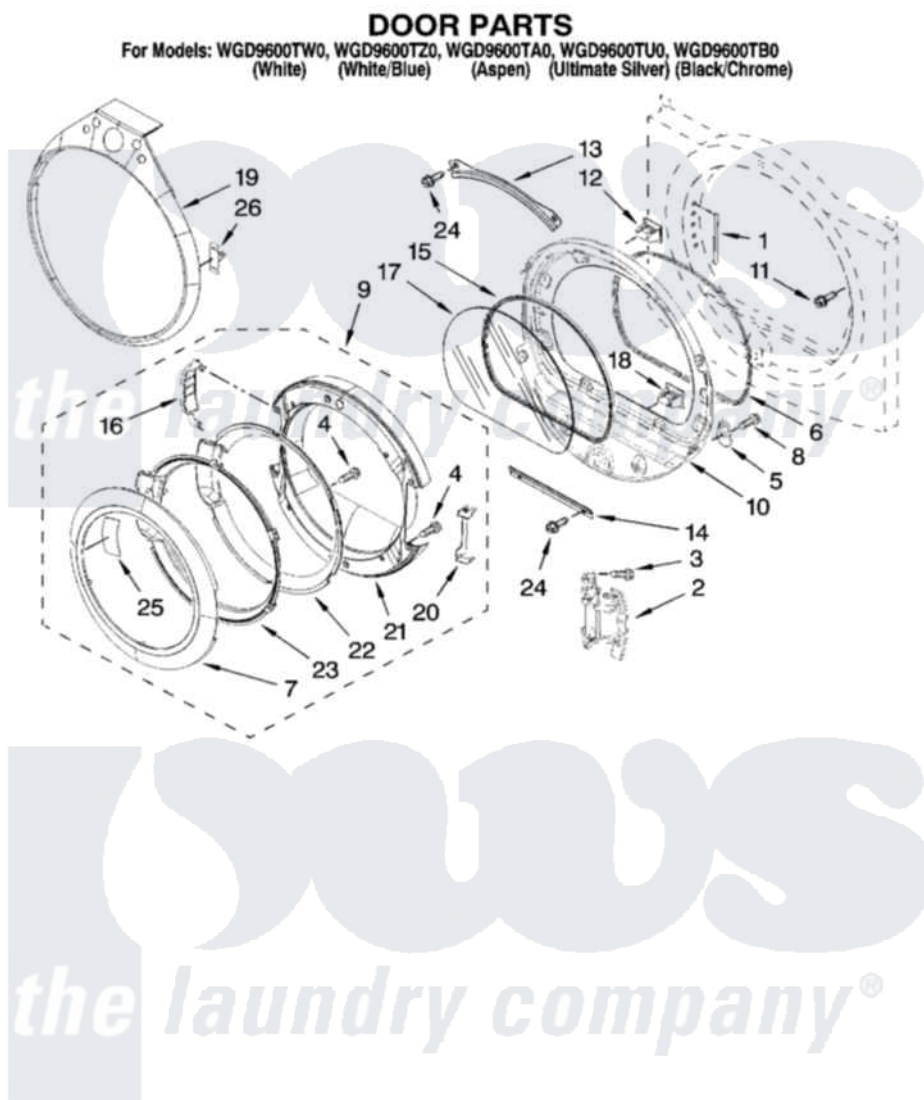

Whirlpool WGD9600TB0 05 - DOOR PARTS, OPTIONAL PARTS (NOT INCLUDED)

W10149459

9

Whirlpool [Residential Whirlpool WGD9600TB0 Dryer Parts](#) Parts Diagram 05 - DOOR PARTS, OPTIONAL PARTS (NOT INCLUDED)

[Click on the part number to view part](#)

Item	Original Part Number	Replaced By	Status	Part Description
1	W10085210			Label-Hinge Hole Cover Front Panel
"	W10085230			Label, Hinge Hole Cover
2	W10139920			Door Hinge Assembly
3	W10017850	280203		Screw-Kit
4	9742177			Screw, 8-18 X .625
5	W10048910			Screw-Plug
6	W10139457			Seal-Door Handle, Ring Door
7	W10048070	8579502		Handle, Door
"	W10048010	8579496		HAndle, Ring And Pad Assembly
8	3393008	308685		Side Trim)
9	8579520	W10180115		Door Assembly
10	8578229			Door Assembly
11	355515			Screw, 8-18 X 11/16