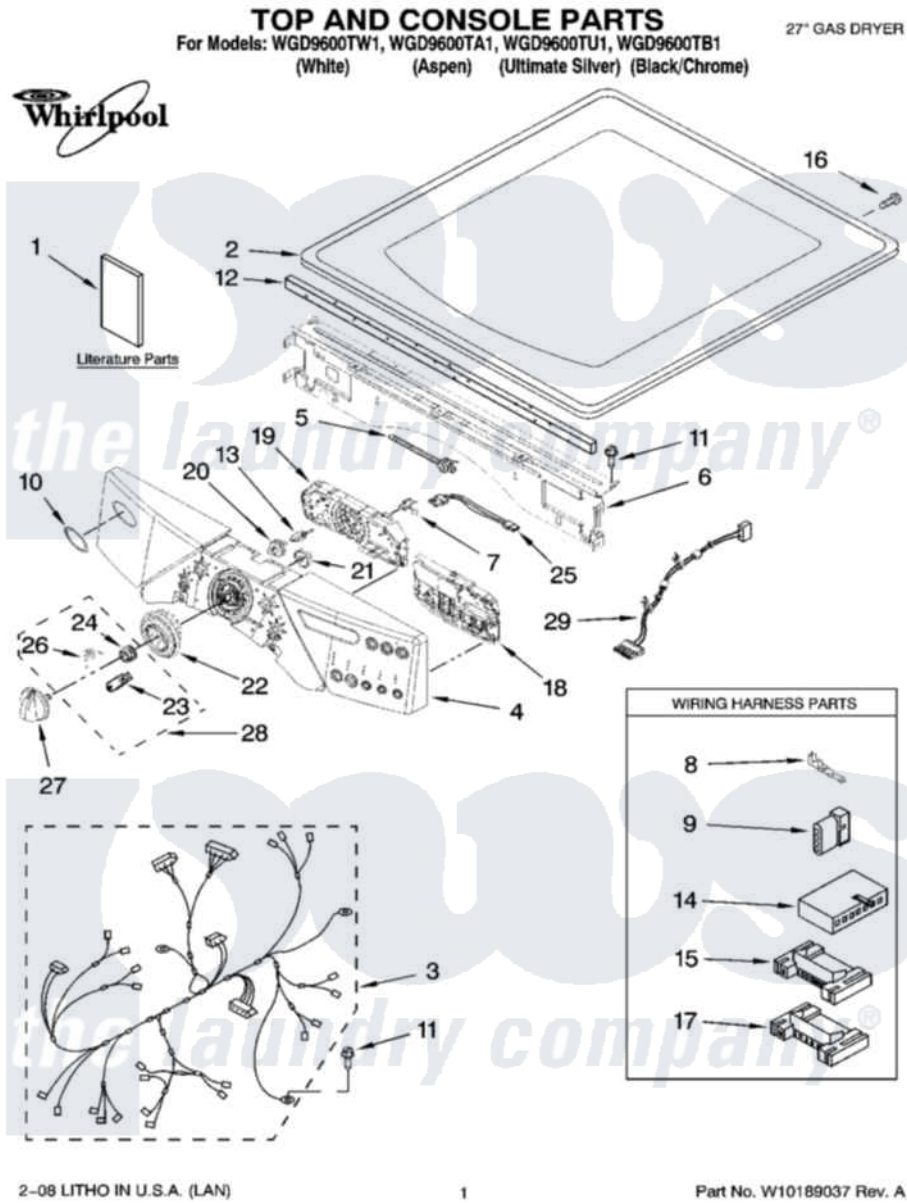

Whirlpool WGD9600TB1 01 - TOP AND CONSOLE PARTS

Whirlpool [Residential Whirlpool WGD9600TB1 Dryer Parts](#) Parts Diagram 01 - TOP AND CONSOLE PARTS
 Click on the part number to view part

Item	Original Part Number	Replaced By	Status	Part Description
1	W10136970		Not Available	Use & Care Guide
"	W10177462		Not Available	Tech Sheet
"	W10139791		Not Available	Guide, Quick Start
"	W10139322		Not Available	TIP SHEET DRYER STEAM
2	8519251	W10117263		Top
"	W10140290			Top
"	W10114785			Top
"	8579997	W10192490		Top
3	W10111015			Harness, Main
4	W10153650			Panel, Console
"	W10153655			Panel, Console
"	W10153654		Not Available	Panel, Console (Includes Illus: 20,21,22,27,28 & 29) (Ultimate Silver)
"	W10153652			Panel, Console
5	3391018			Tie Cable
6	W10006840	W10215656		Bracket, Console

7	W10112268		Clip-Harness
8	94614		Terminal
9	3936144		Do-It-Yourself Repair Manuals
10	W10117943	8303811	Badge, Assembly
11	3390647	488729	Screw
12	W10112267		Foam-Seal Control Bracket
13	W10030070	W10012480	Kit
14	3936150		Connector, 7-Circuit
15	3395683		Receptacle, Multi-Terminal
16	98139	303776	Screw
17	2203186		Connector, 5-Circuit
18	W10110659	W10294708	Kit
19	W10110658		User Interface
20	W10012430		Encoder, Wheel Kit.
21	W10012440		Retainer-Snap
22	W10012410		Knob, Light Ring
23	W10012810	280230	Encoder, Wheel Kit.
24	W10012460	280230	Encoder, Wheel Kit.
25	W10095960		Harness, Communication
26	W10012820	280230	Encoder, Wheel Kit.
27	W10116702		Knob, Control
"	W10153663		Knob, Control
"	W10116704		Knob, Control
"	W10116705		Knob, Control
28	280230		Encoder, Wheel Kit.
29	W10111020		Power Cable, User-Interface