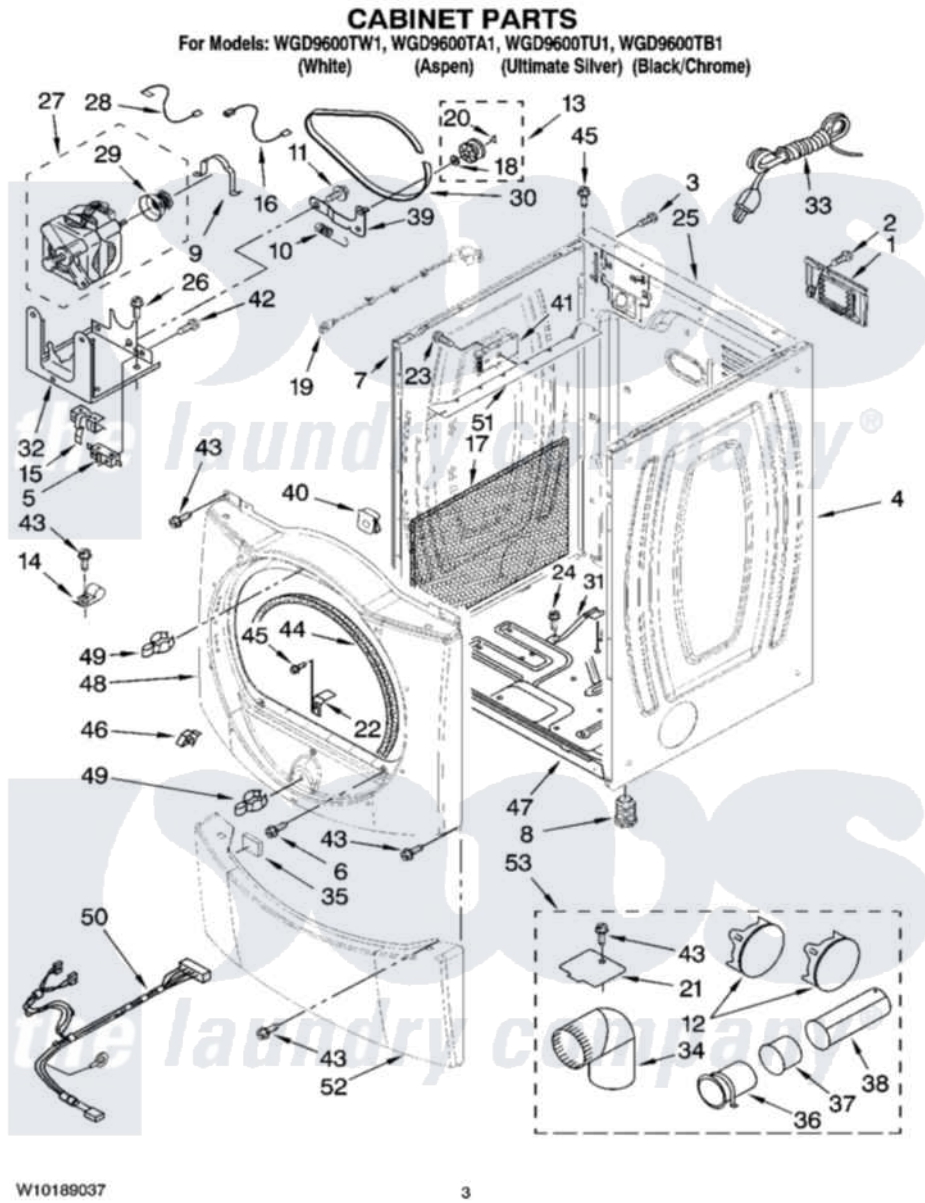

Whirlpool WGD9600TB1 02 - CABINET PARTS

Whirlpool [Residential Whirlpool WGD9600TB1 Dryer Parts](#) Parts Diagram 02 - CABINET PARTS
 Click on the part number to view part

Item	Original Part Number	Replaced By	Status	Part Description
1	8317340			Cover, Terminal Block
2	3390814	90767		Screw, 8A X 3/8 HeX Washer Head Tapping
3	8533974	4331106		Screw, No.10-32 X 7/16
4	W10139003	W10117273		Panel
"	W10139013	W10156774		Panel
"	W10139009	W10117287		Panel
"	W10139010	W10117283		Panel
5	3394881	279782		Switch-Lid
6	3357011	308685		Side Trim)
7	W10138989	W10117272		Panel
"	W10138999	W10156768		Panel
"	W10138995	W10117286		Panel
"	W10138996	W10117282		Panel
8	3392100	49621		Feet-Leveling
"	279810			Foot-Optional
				Clamp, Motor Mounting