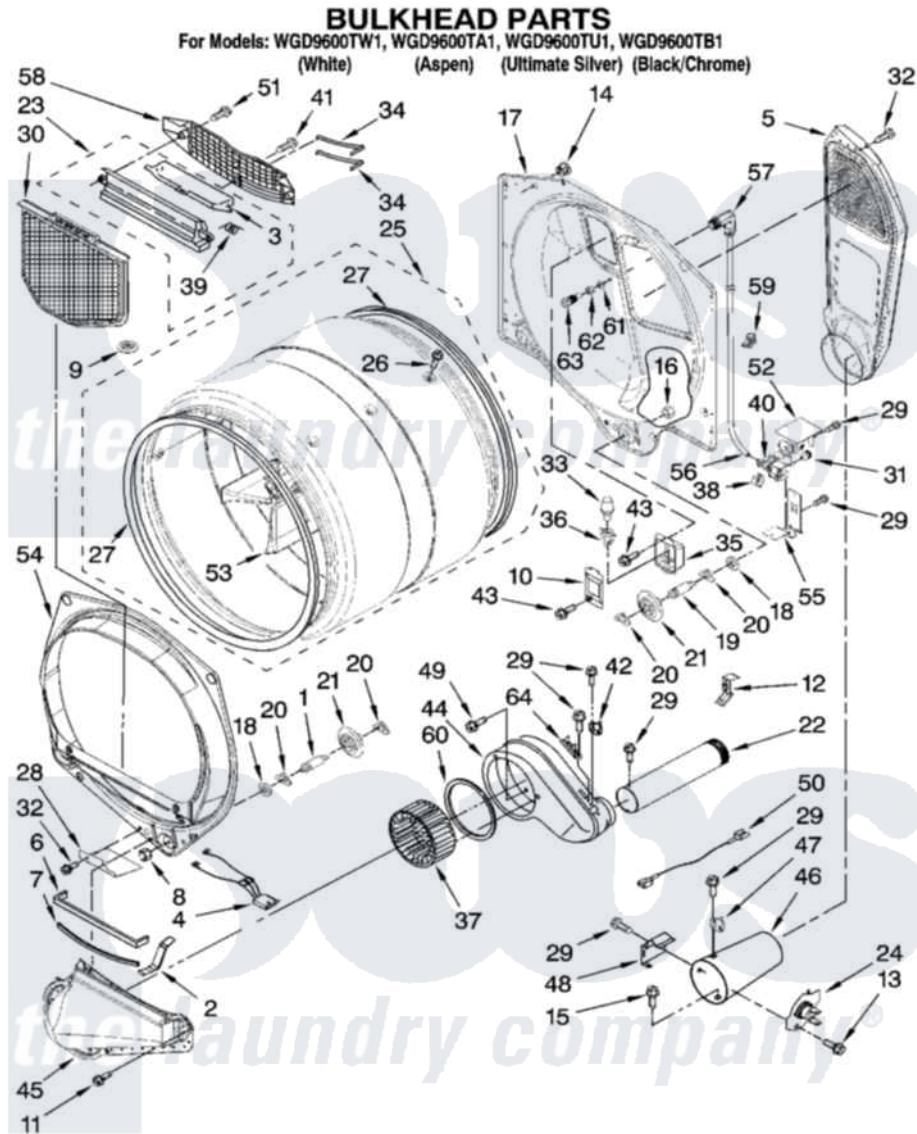

# Whirlpool WGD9600TB1 03 - BULKHEAD PARTS

W10189037

5

Whirlpool [Residential Whirlpool WGD9600TB1 Dryer Parts](#) Parts Diagram 03 - BULKHEAD PARTS  
Click on the part number to view part

Item	Original Part Number	Replaced By	Status	Part Description
1	8575324	<a href="#">W10359271</a>		Shaft, Drum Roller Threads
2	<a href="#">8066208</a>			Clip-Exhaust
3	3394984	<a href="#">8563758</a>		Door, Lint Screen
4	<a href="#">3406653</a>			Harness, Sensor
5	<a href="#">3394346</a>			Air Duct Assembly
6	<a href="#">697813</a>			Seal, Outlet Housing
7	697814	<a href="#">697813</a>		Seal, Outlet Housing
8	3934666	<a href="#">W10080210</a>		Nut, 3/8 X 16
9	<a href="#">W10128544</a>			Housing-Outlet
10	3402841	<a href="#">8532165</a>		Lens, Drum Light
11	359625	<a href="#">487240</a>		Screw, For Mtg. Service Capacitor
12	<a href="#">8572105</a>			Retainer, Toe Panel
13	8533971	<a href="#">90767</a>		Screw, 8A X 3/8 HeX Washer Head Tapping
14	<a href="#">8529007</a>			Plug, Rear Bulkhead
15	<a href="#">693995</a>			Screw, Hex Head