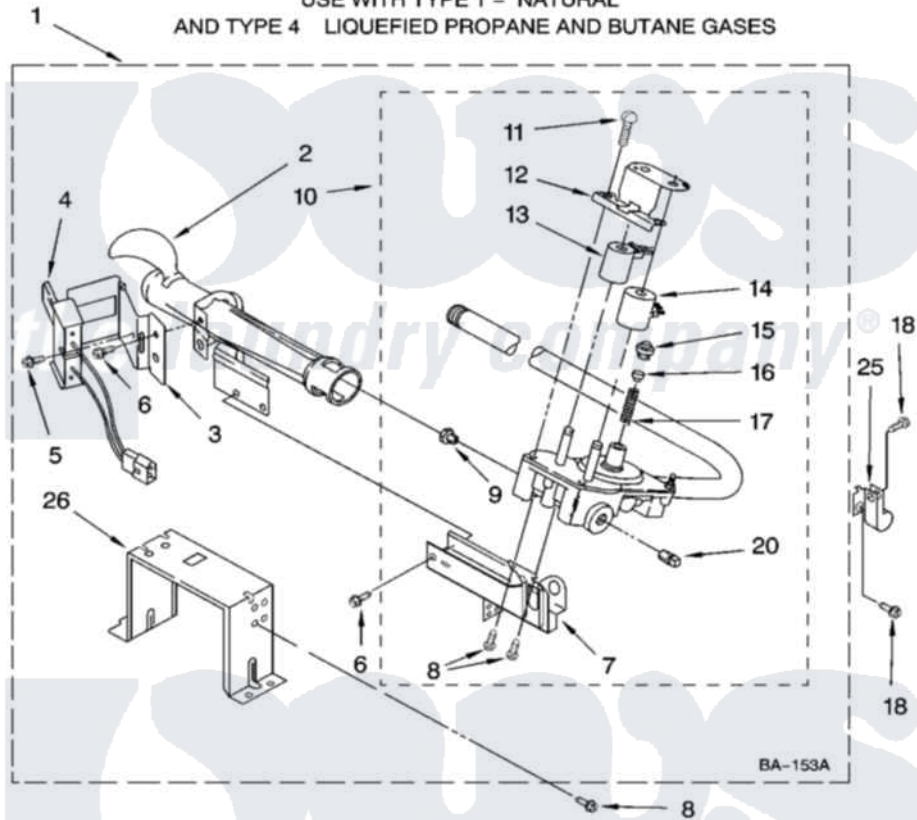

Whirlpool WGD9600TB1 04 - 8576353 BURNER ASSEMBLY

8576353 BURNER ASSEMBLY

For Models: WGD9600TW1, WGD9600TA1, WGD9600TU1, WGD9600TB1
(White) (Aspen) (Ultimate Silver) (Black/Chrome)

USE WITH TYPE 1 - NATURAL
AND TYPE 4 LIQUEFIED PROPANE AND BUTANE GASES

W10189037

7

Whirlpool Residential Whirlpool WGD9600TB1 Dryer Parts Parts Diagram 04 - 8576353 BURNER ASSEMBLY
Click on the part number to view part

Item	Original Part Number	Replaced By	Status	Part Description
1	8576353	280119		Burner-Gas
2	688617	693140		Burner
3	694298			Bracket, Ignitor
4	686590	279311		Ignitor
5	3393909			Screw, 8-32 X 7/8
6	343641	681414		Screw, 10AB X 1/2
7	3389871		Not Available	Base, Burner
8	3387057			Screw, 10-16 X 1/2 Orifice, Burner
9	15418			Orifice, Burner Type 1
"	15422		Not Available	ORIFICE, BURNER (TYPE 4) (BUTANE)
"	234867	229742		Orifice, Burner
10	W10118347	W10293912		Valve-Gas
11	694421			Screw, Bracket Mounting
12	694538			Bracket, Shunt
13	694540			Coil, 60 Hz